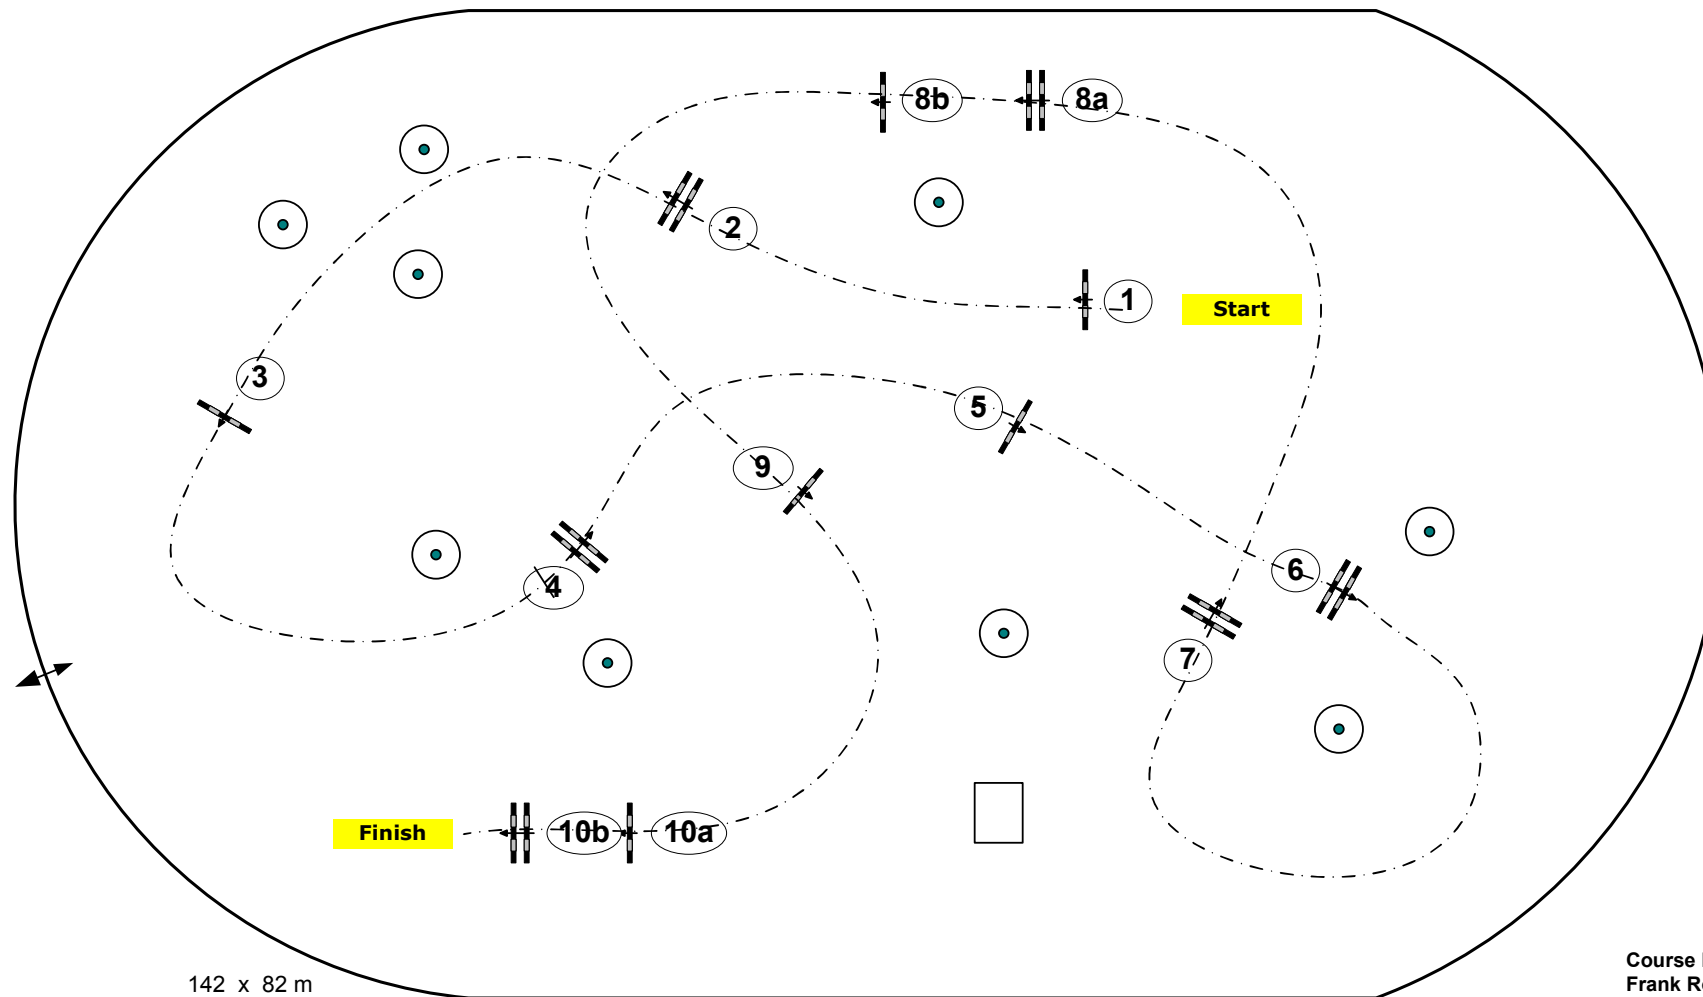

CSI**** Wiesbaden 2015

INTERNATIONALES
**PFINGST
TURNIER**
WIESBADEN

Class No.: 02

Einlaufprüfung

Competition against the clock

Table: A
National RG:
FEI RG / Art. 238.2.1
Height: 1,40 m

Speed: 350 m/min
Length: 430 m
Time allowed: 74 sec
Time limit: 148 sec

Jump-off: 0
Length: 0 m
Time allowed: 0 sec
Time limit: 0 sec

CARO
www.caro-parcours.de
by Frank Rothenberger

142 x 82 m

Course Designer:
Frank Rothenberger (GER)
Christian Wiegand (GER)