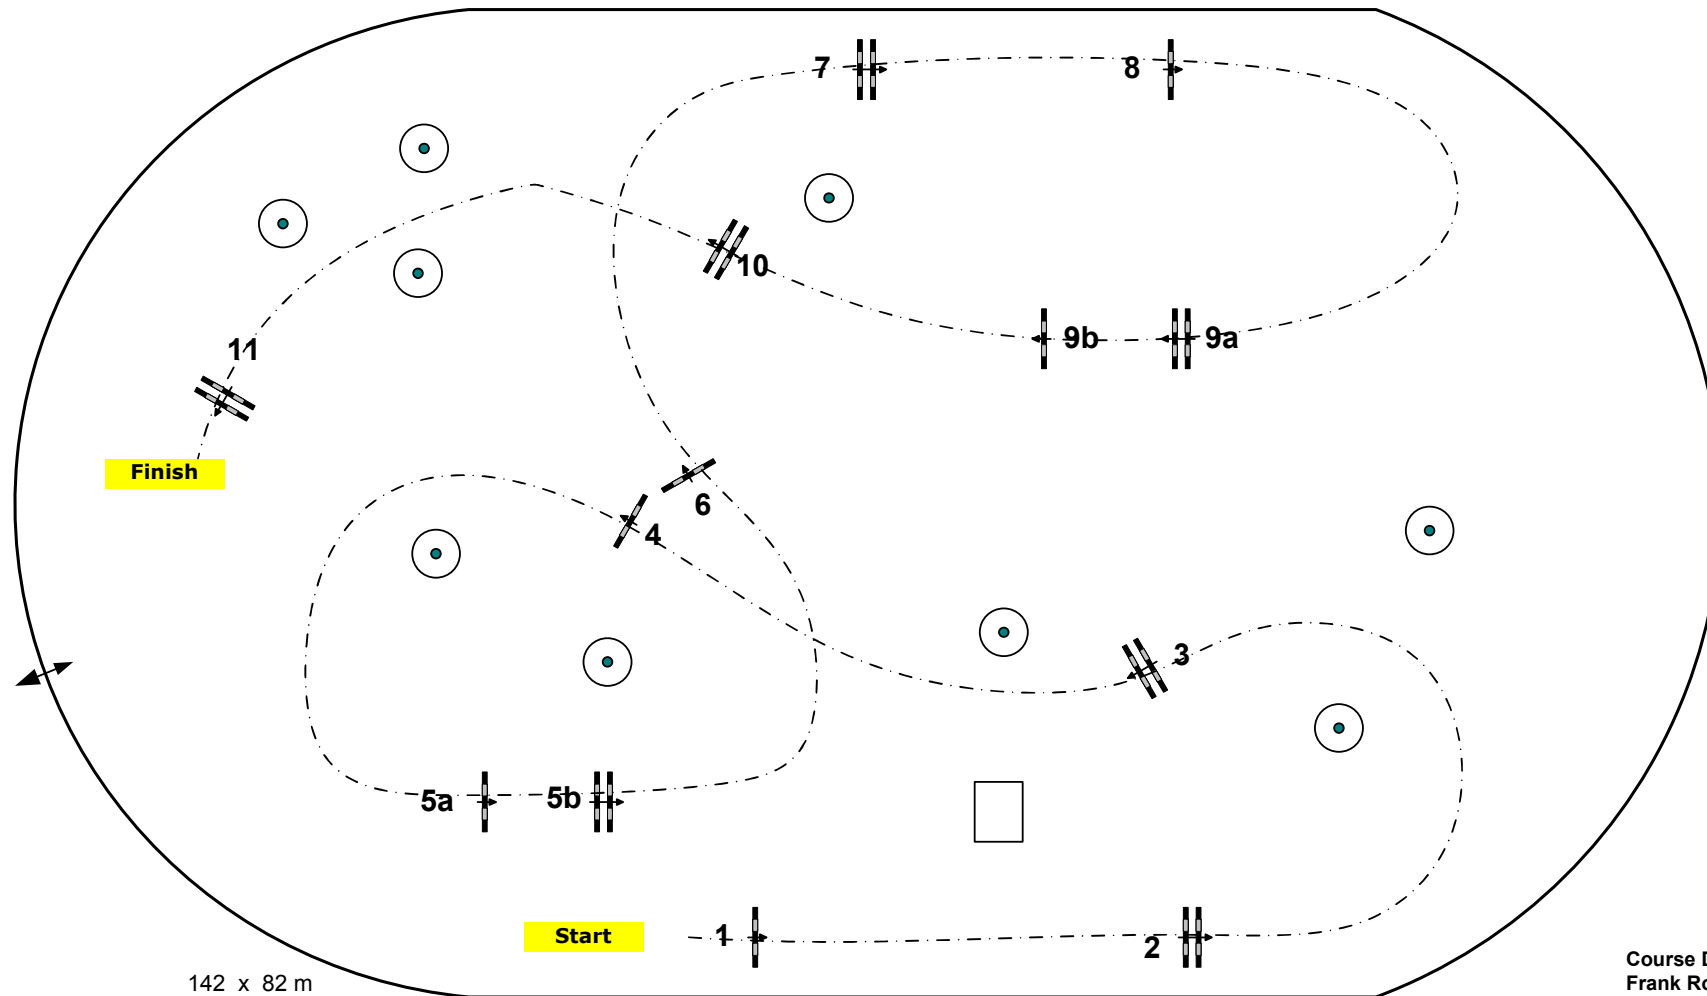

# CSI\*\*\*\* Wiesbaden 2015

INTERNATIONALES  
**PFINGST  
TURNIER**  
WIESBADEN

Class No.: 03

Opening Competiton

Competition against the clock

Table: A  
National RG:  
FEI RG / Art. 238.2.1  
Height: 145 m

Speed: 350 m/min  
Length: 460 m  
Time allowed: 79 sec  
Time limit: 158 sec

Jump-off: 0  
Length: 0 m  
Time allowed: 0 sec  
Time limit: 0 sec

142 x 82 m

Course Designer:  
Frank Rothenberger (GER)  
Christian Wiegand (GER)