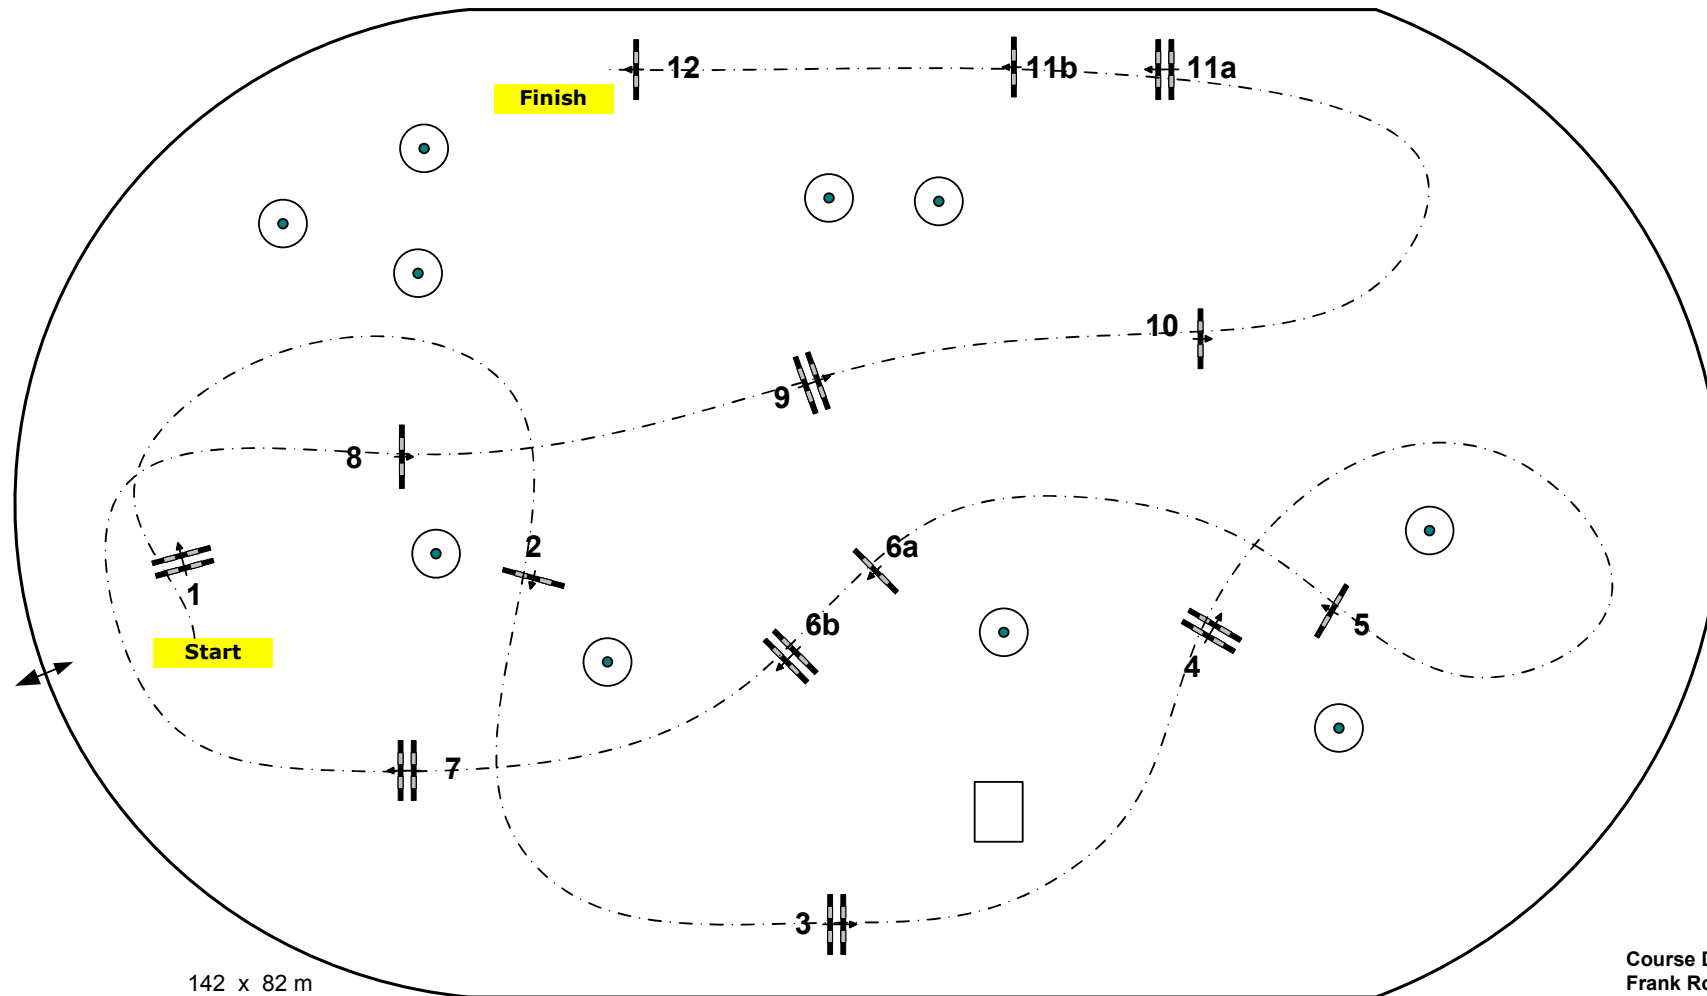

CSI**** Wiesbaden 2015

INTERNATIONALES
**PFINGST
TURNIER**
WIESBADEN

Class No.: 04

Lotto Hessen preis

Competition against the clock

Table: A
National RG:
FEI RG / Art. 238.2.1
Height: 1,50 m

Speed: 375 m/min
Length: 480 m
Time allowed: 77 sec
Time limit: 154 sec

Jump-off: 0
Length: 0 m
Time allowed: 0 sec
Time limit: 0 sec

Course Designer:
Frank Rothenberger (GER)
Christian Wiegand (GER)