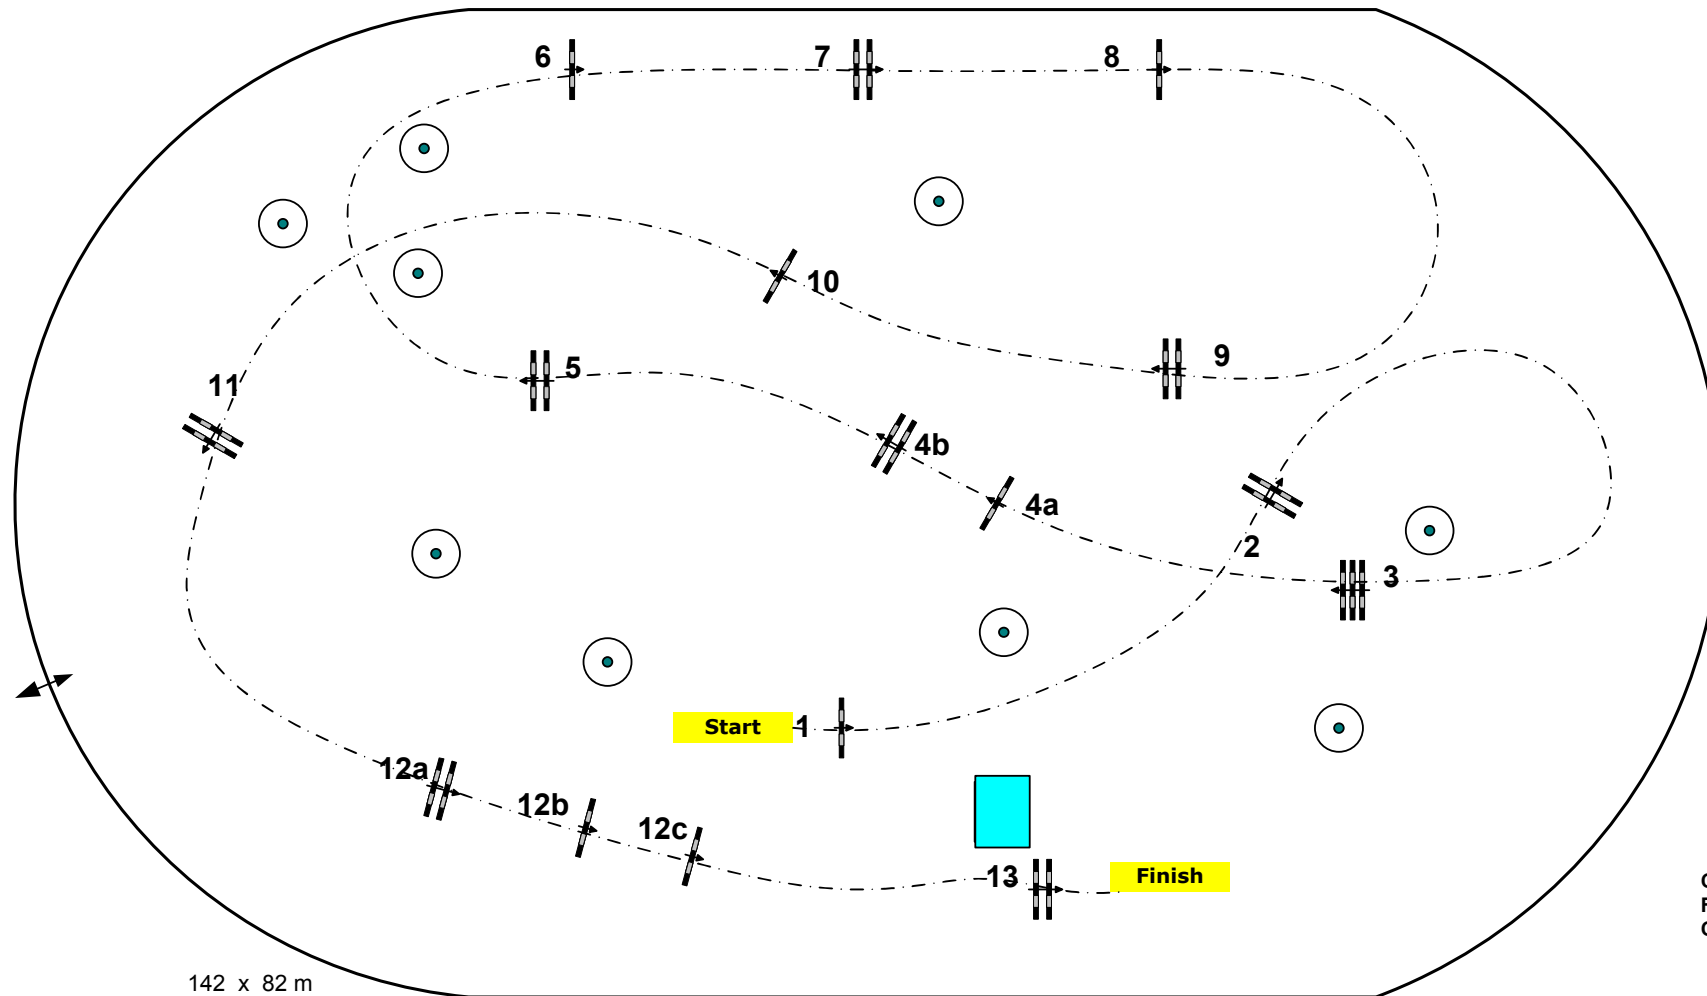

CSI***** Wiesbaden 2015

INTERNATIONALES
**PFINGST
TURNIER**
WIESBADEN

Class No.: 05

Riders Tour

Competition with one jump-off

Table: A
National RG:
FEI RG / Art. 238.2.2
Height: 1,50 m

Speed: 375 m/min
Length: 490 m
Time allowed: 79 sec
Time limit: 158 sec

Jump-off: **12a.13.4a,4b.8.9,10,11**
Length: 340 m
Time allowed: 55 sec
Time limit: 110 sec

www.caro-parcours.de
by Frank Rothenberger

142 x 82 m

Course Designer:
Frank Rothenberger (GER)
Christian Wiegand (GER)