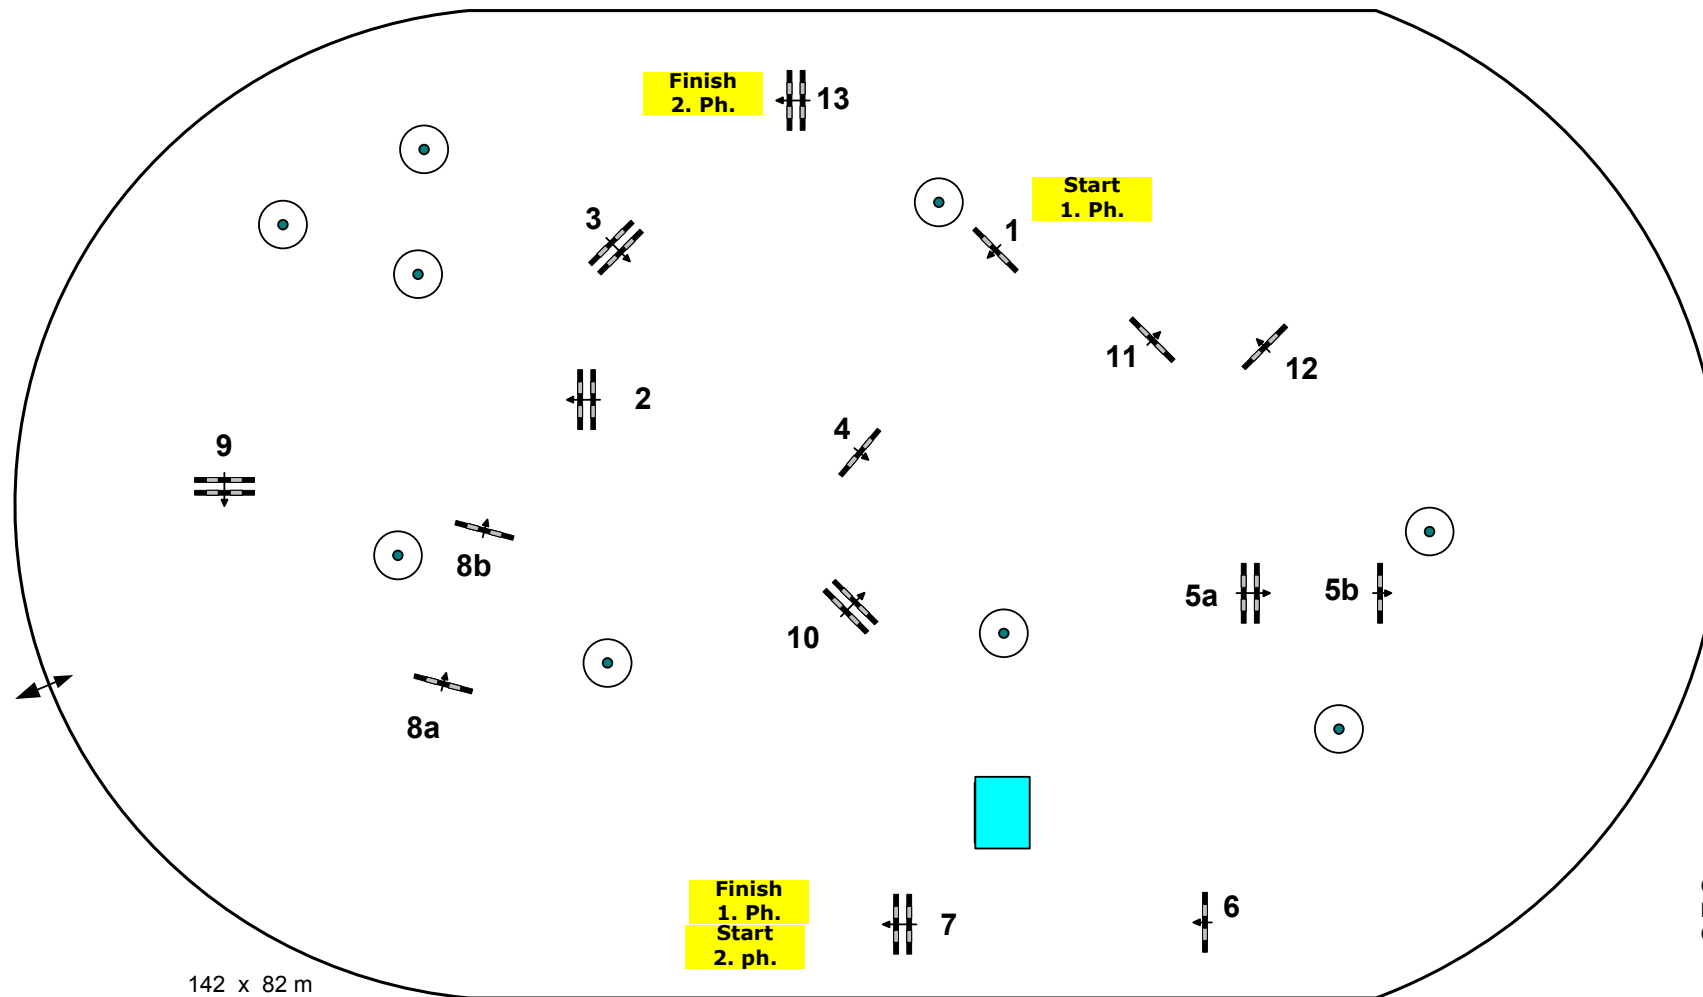

CSI***** Wiesbaden 2015

INTERNATIONALES
**PFINGST
TURNIER**
WIESBADEN

Class No.: 06

Qatar Master

Competition in two Phases

Table: A
National RG:
FEI RG / Art. 274.5.6
Height: 1,45 m

Speed: 350 m/min
Length: 290 m
Time allowed: 50 sec
Time limit: 100 sec

Jump-off: 8 - 13
Length: 310 m
Time allowed: 54 sec
Time limit: 108 sec

www.caro-parcours.de
by Frank Rothenberger

Course Designer:
Frank Rothenberger (GER)
Christian Wiegand (GER)