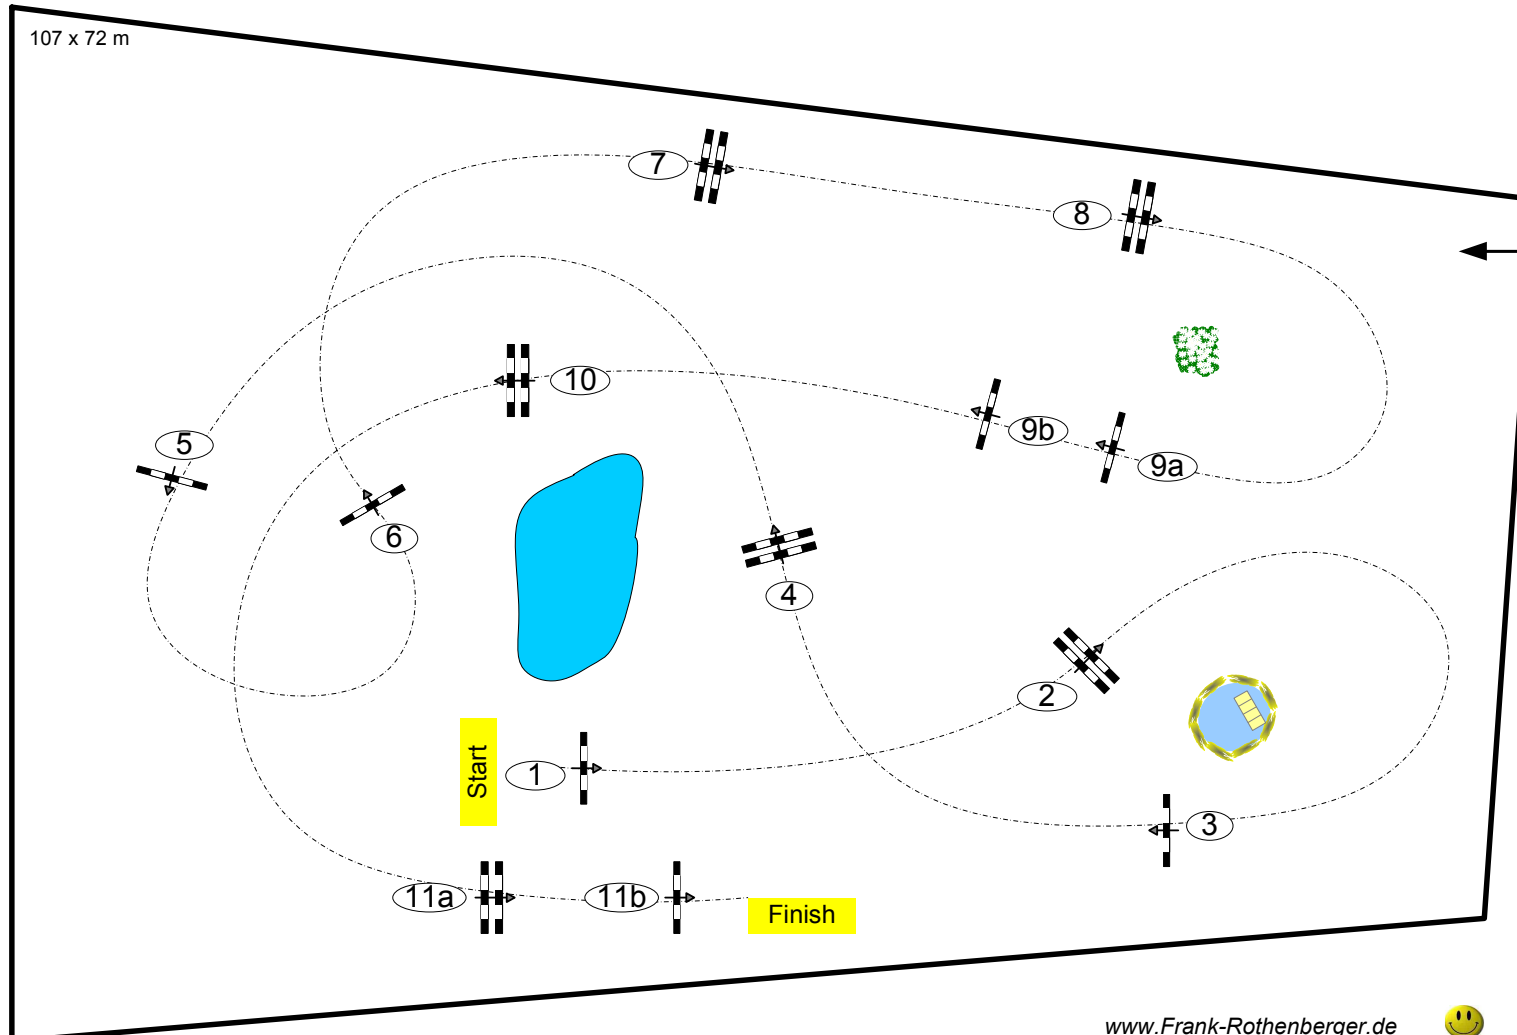

Balve Optimum 2016

Nr.: 14

Amateur Tour

Springprüfung Kl. M** FZ

Table:	A
National RG: 501 A 1	
FEI RG / Art.	0
Height:	1,35 m

Speed:	350 m/min
--------	-----------

Length:	440 m
Time allowed:	76 sec
Time limit:	152 sec

Obstacles:	11
Efforts:	13