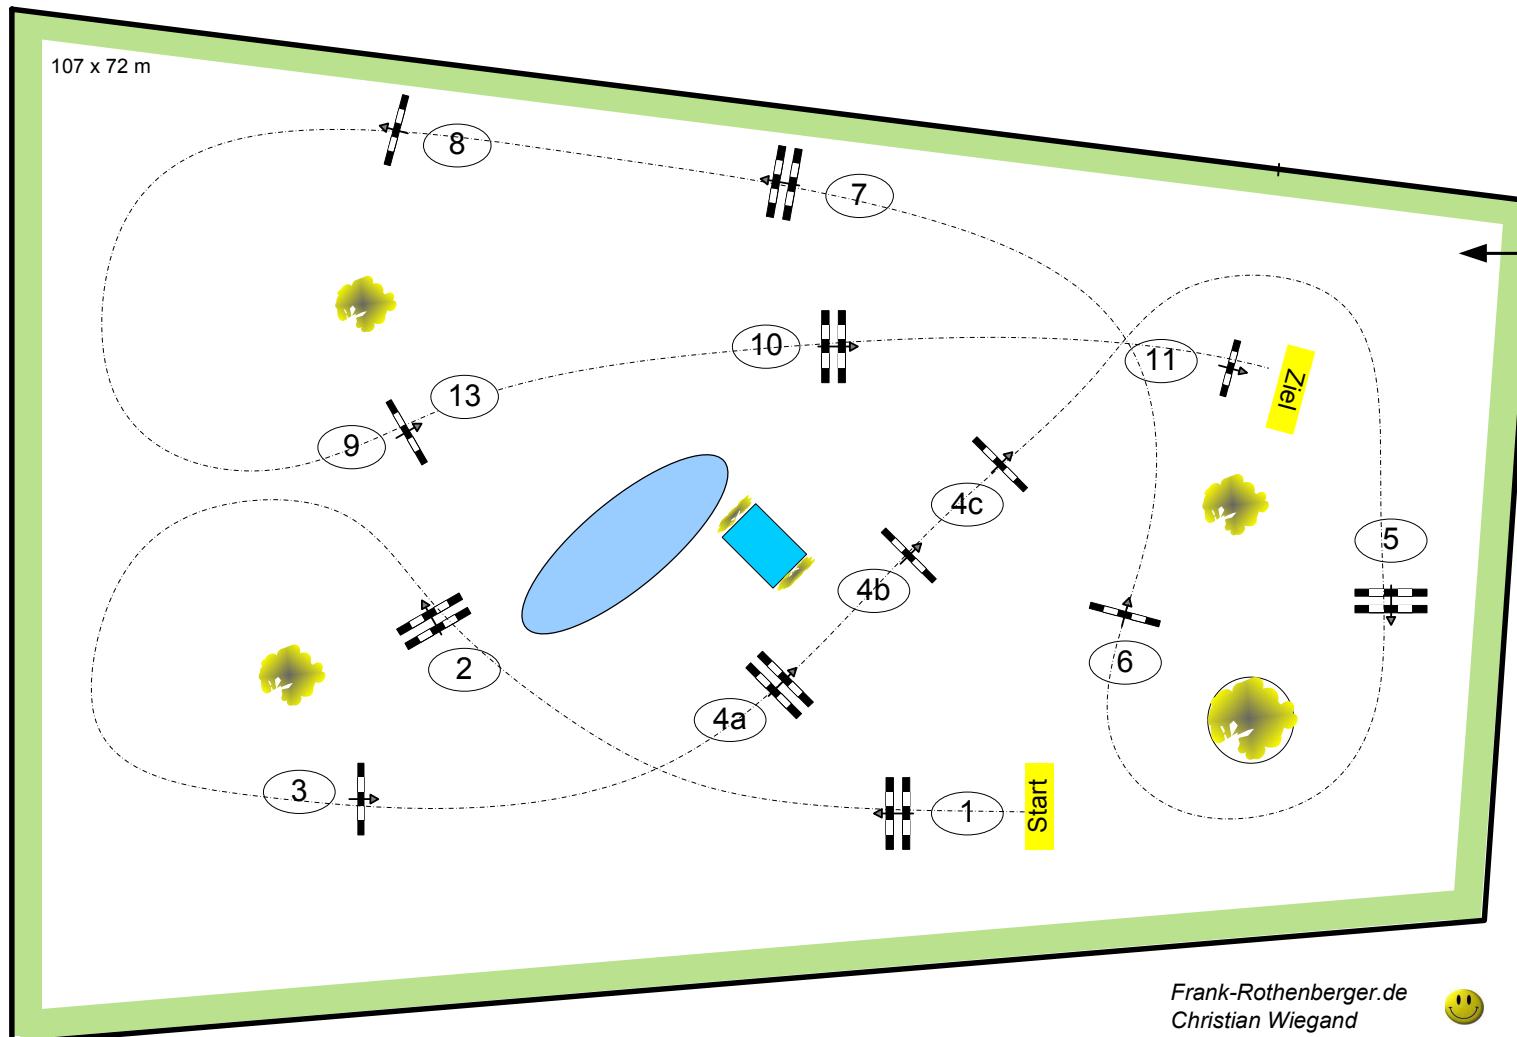

Balve Optimum 2016

Nr.: 18

Amateur Springreiterclub

Springprfg. Kl.S* mit Stechen

Table: A
 National RG: 501 B 1
 FEI RG / Art.
 Height: 1,40 m

Speed: 350 m/min

Length: 410 m
 Time allowed: 71 sec
 Time limit: 142 sec

Obstacles: 11
 Efforts: 13
 Penalty sec

Jump-Off / 2ndPhase:

5,6,13,4a,4b,1,2,3

Length: 340 m
 Time allowed: 59 sec
 Time limit: 118 sec

Frank-Rothenberger.de
 Christian Wiegand