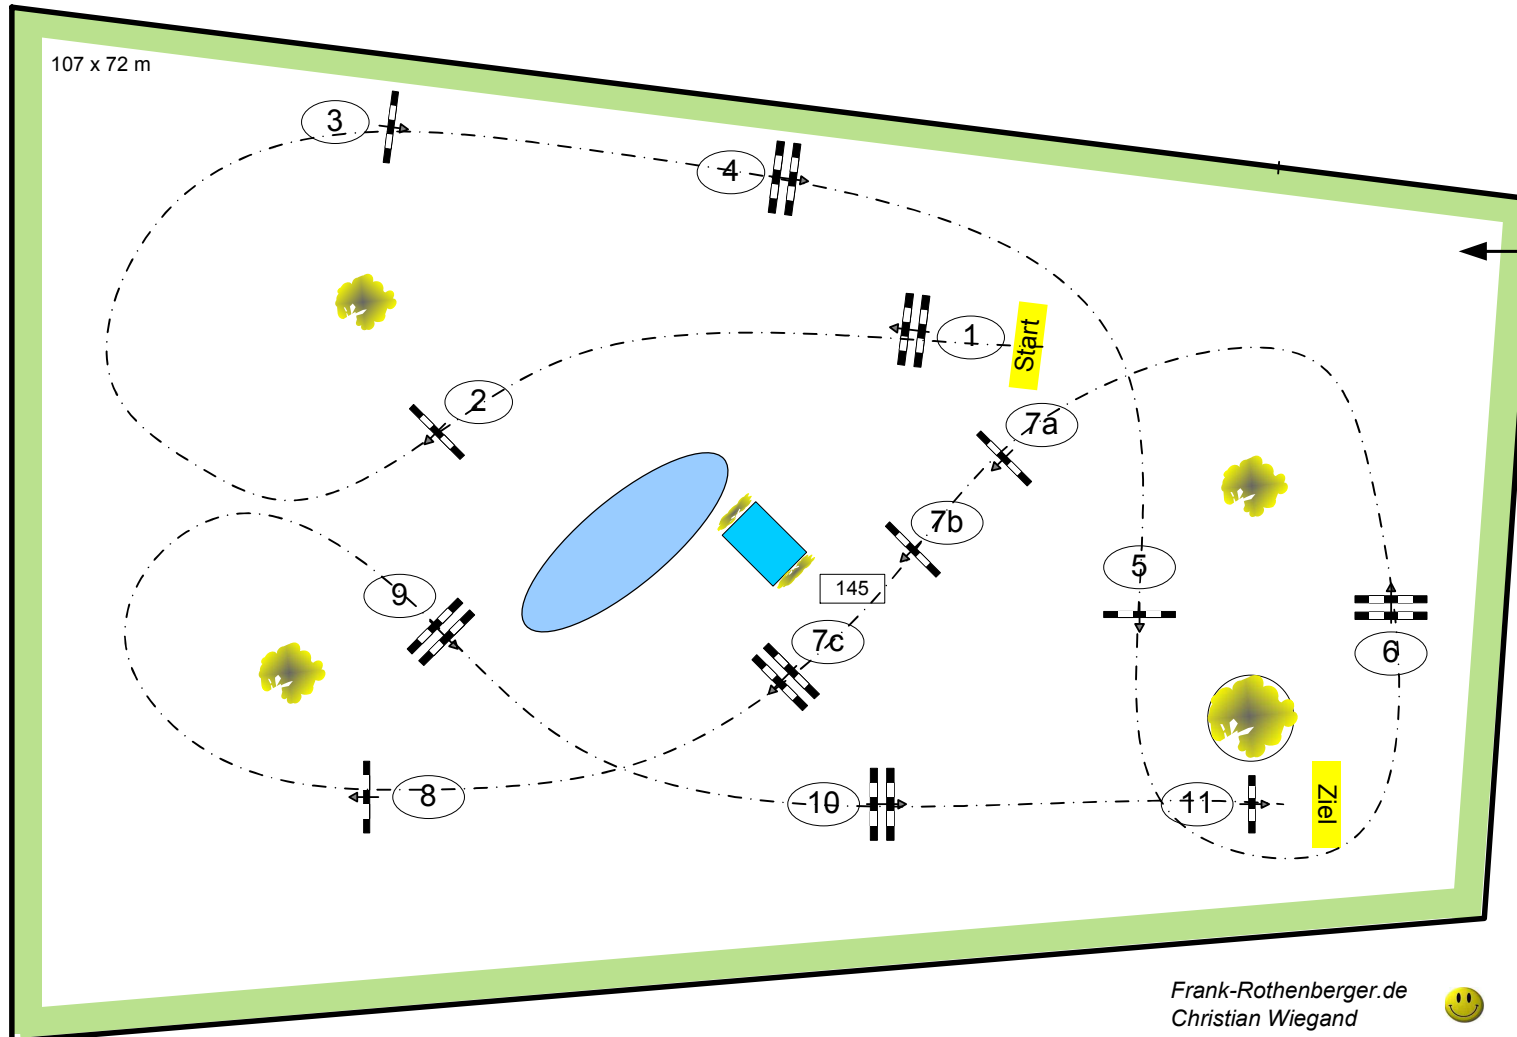

# Balve Optimum 2016

Nr.: 18

U 25 Tour

Springprfg. Kl.S\*\* FZ

Table: A  
 National RG: 501 A 1  
 FEI RG / Art.  
 Height: 1,45 m

Speed: 350 m/min  
 Length: 390 m  
 Time allowed: 67 sec  
 Time limit: 134 sec

Obstacles: 11  
 Efforts: 13  
 Penalty sec

Jump-Off / 2ndPhase:

0

Length: 0 m  
 Time allowed: 0 sec  
 Time limit: 0 sec

Frank-Rothenberger.de  
 Christian Wiegand