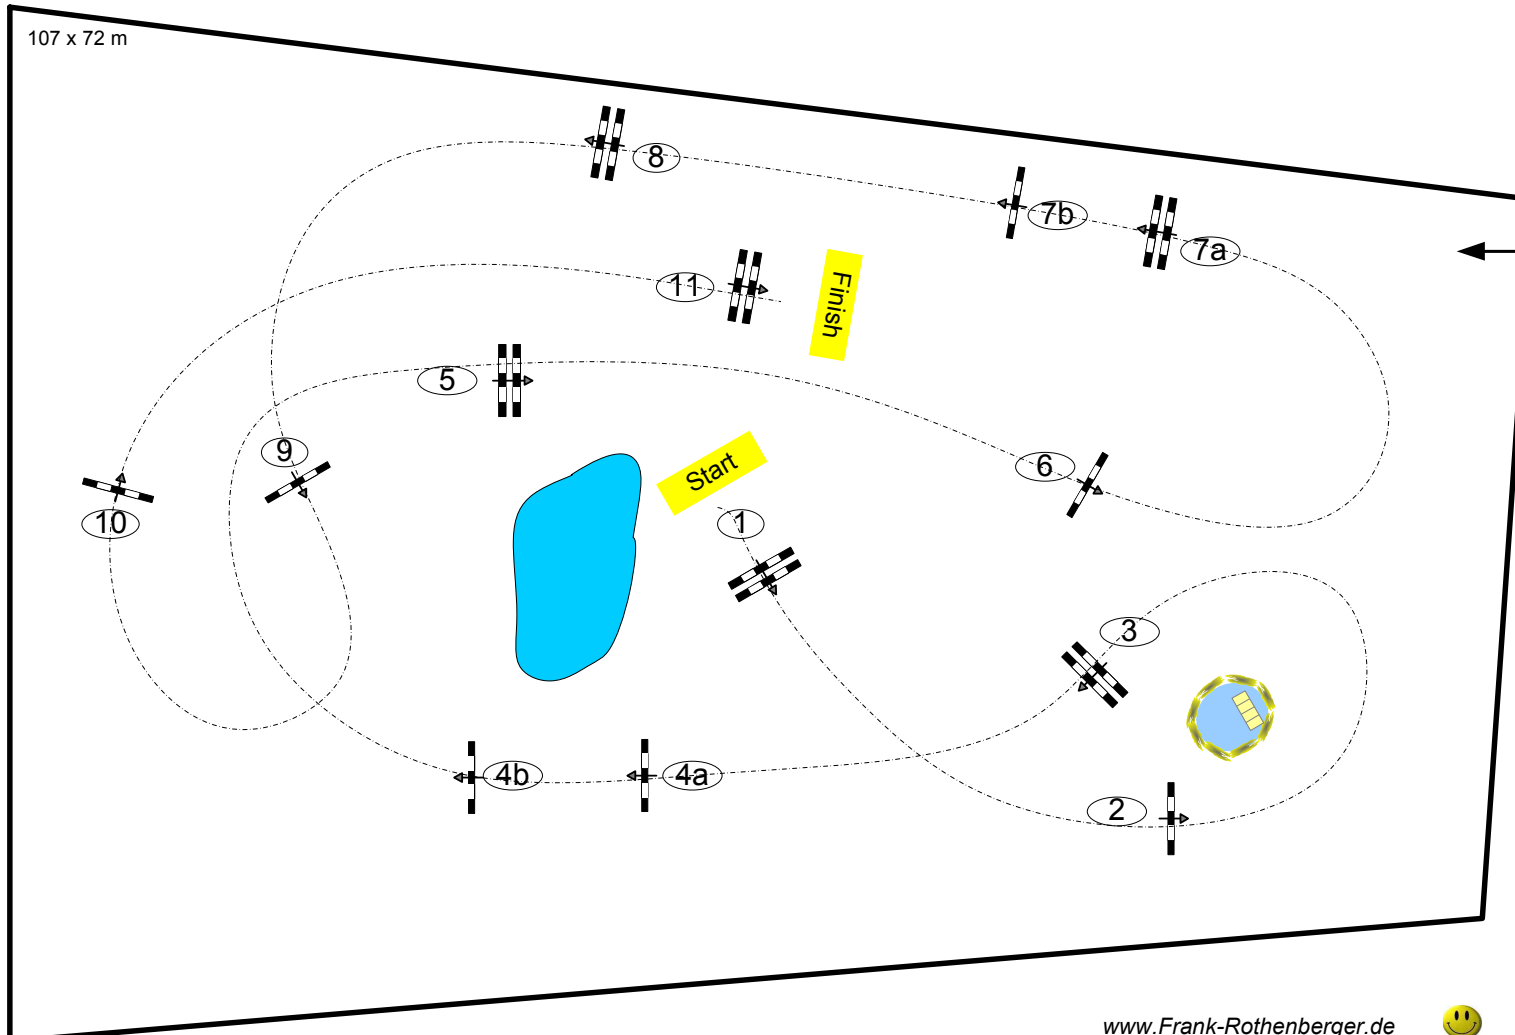

Balve Optimum 2016

Nr.: 20 Opening

Competiton against the clock

Table: A
National RG: 238.2.1
FEI RG / Art. 1,40 m
Height: 1,40 m

Speed: 350 m/min

Length: 410 m
Time allowed: 71 sec
Time limit: 142 sec

Obstacles: 11
Efforts: 13