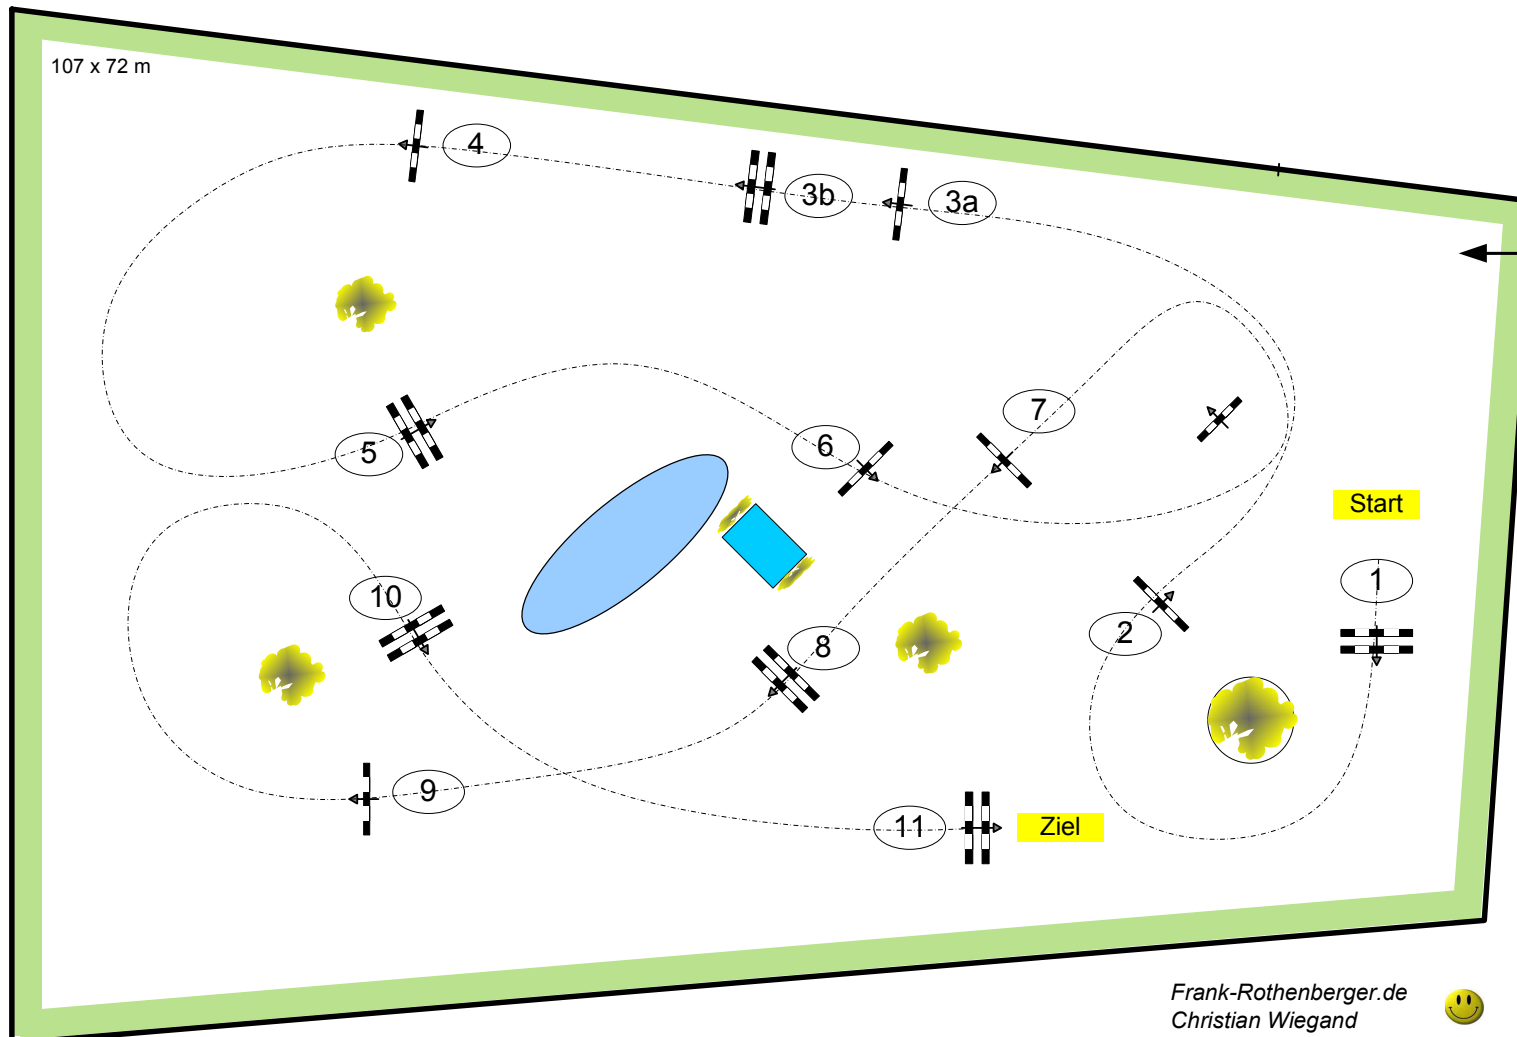

Balve Optimum 2016

Nr.: 21

Mittlere Tour

Competition against the clock

Table:	A
National RG:	
FEI RG / Art.	238.2.1
Height:	1,40 m

Speed: 350 m/min

Length:	400 m
Time allowed:	69 sec
Time limit:	138 sec

Obstacles:	11
Efforts:	12
Penalty sec	

Jump-Off / 2ndPhase:

0

Length:	0 m
Time allowed:	0 sec
Time limit:	0 sec

Frank-Rothenberger.de
Christian Wiegand