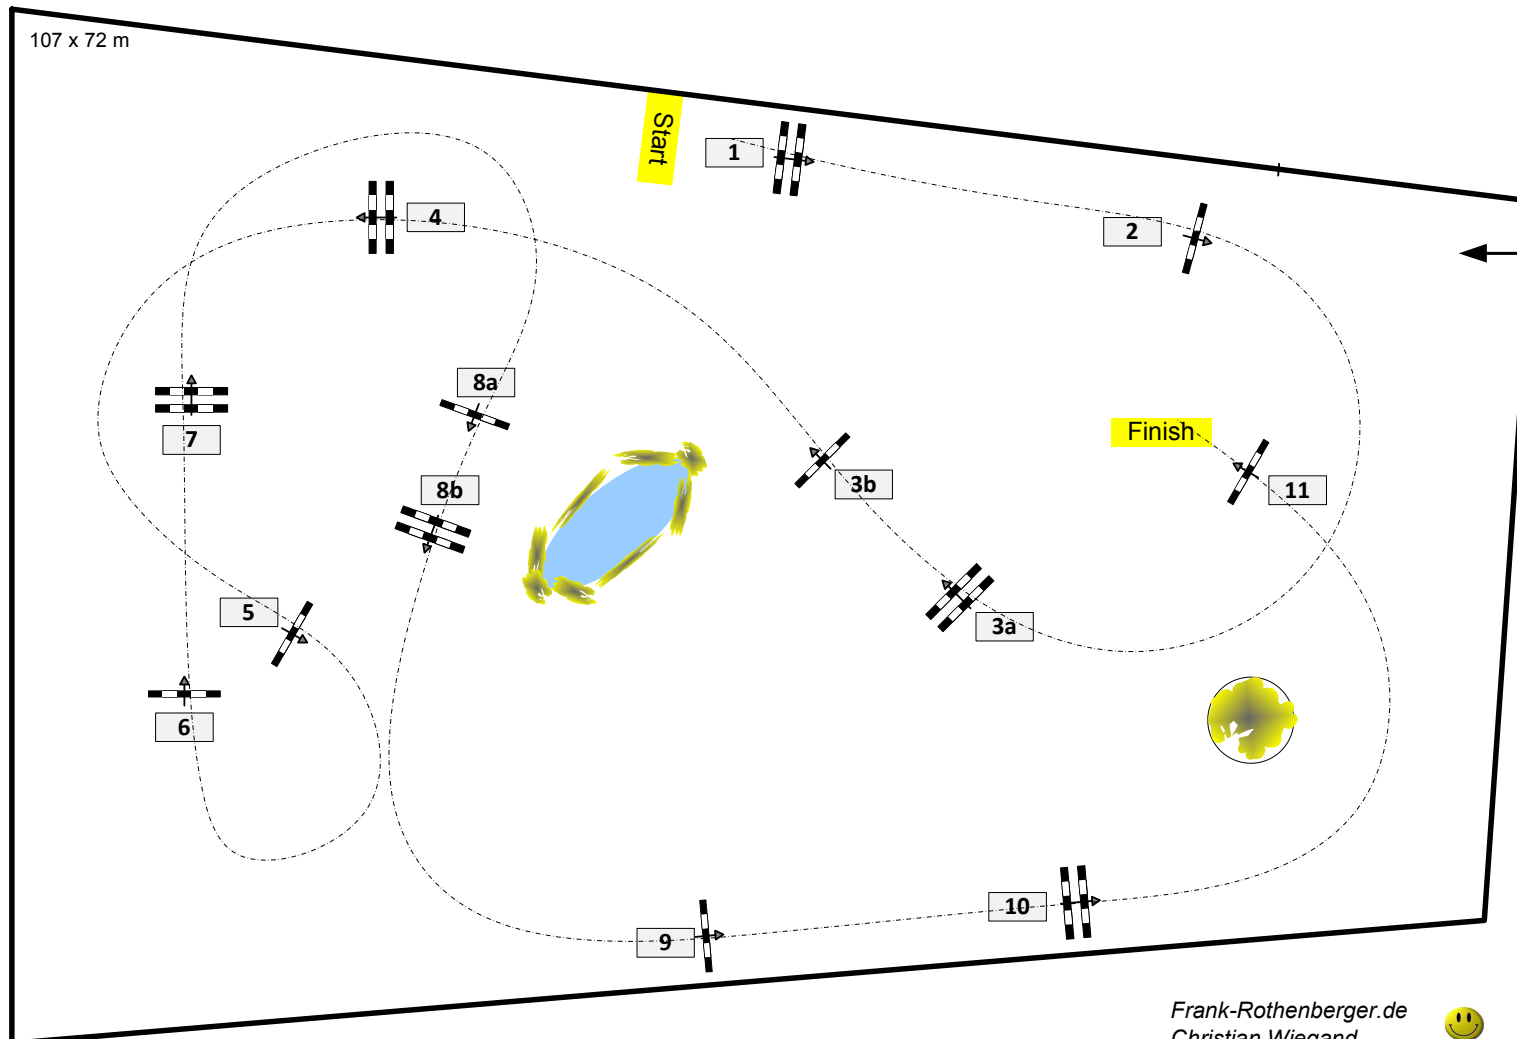

Balve Optimum 2016

Nr.: 23 Big Tour

Competition against the clock

Table:	A
National RG:	
FEI RG / Art.	238.2.1
Height:	1,45 m

Speed: 350 m/min

Length:	400 m
Time allowed:	69 sec
Time limit:	138 sec

Obstacles:	11
Efforts:	13