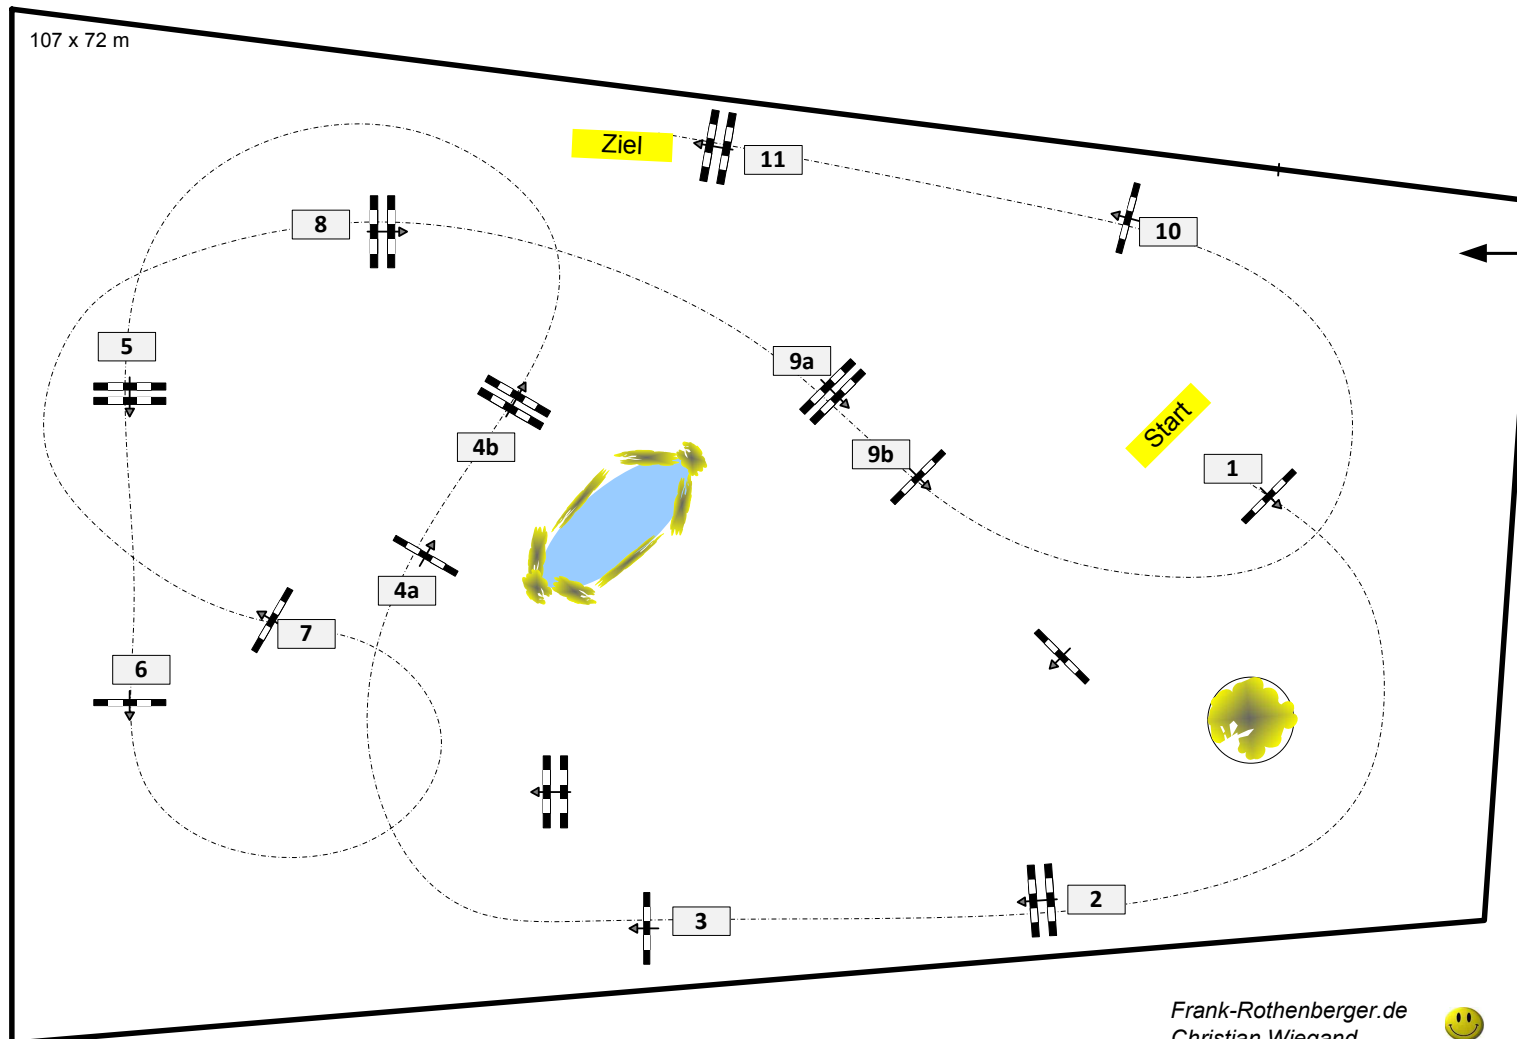

# Balve Optimum 2016

Nr.: 26

Youngster Tour

Competition against the clock

Table:	A
National RG:	
FEI RG / Art.	238.2.1
Height:	1,40 m

Speed: 350 m/min

Length:	410 m
Time allowed:	71 sec
Time limit:	142 sec

Obstacles:	11
Efforts:	13