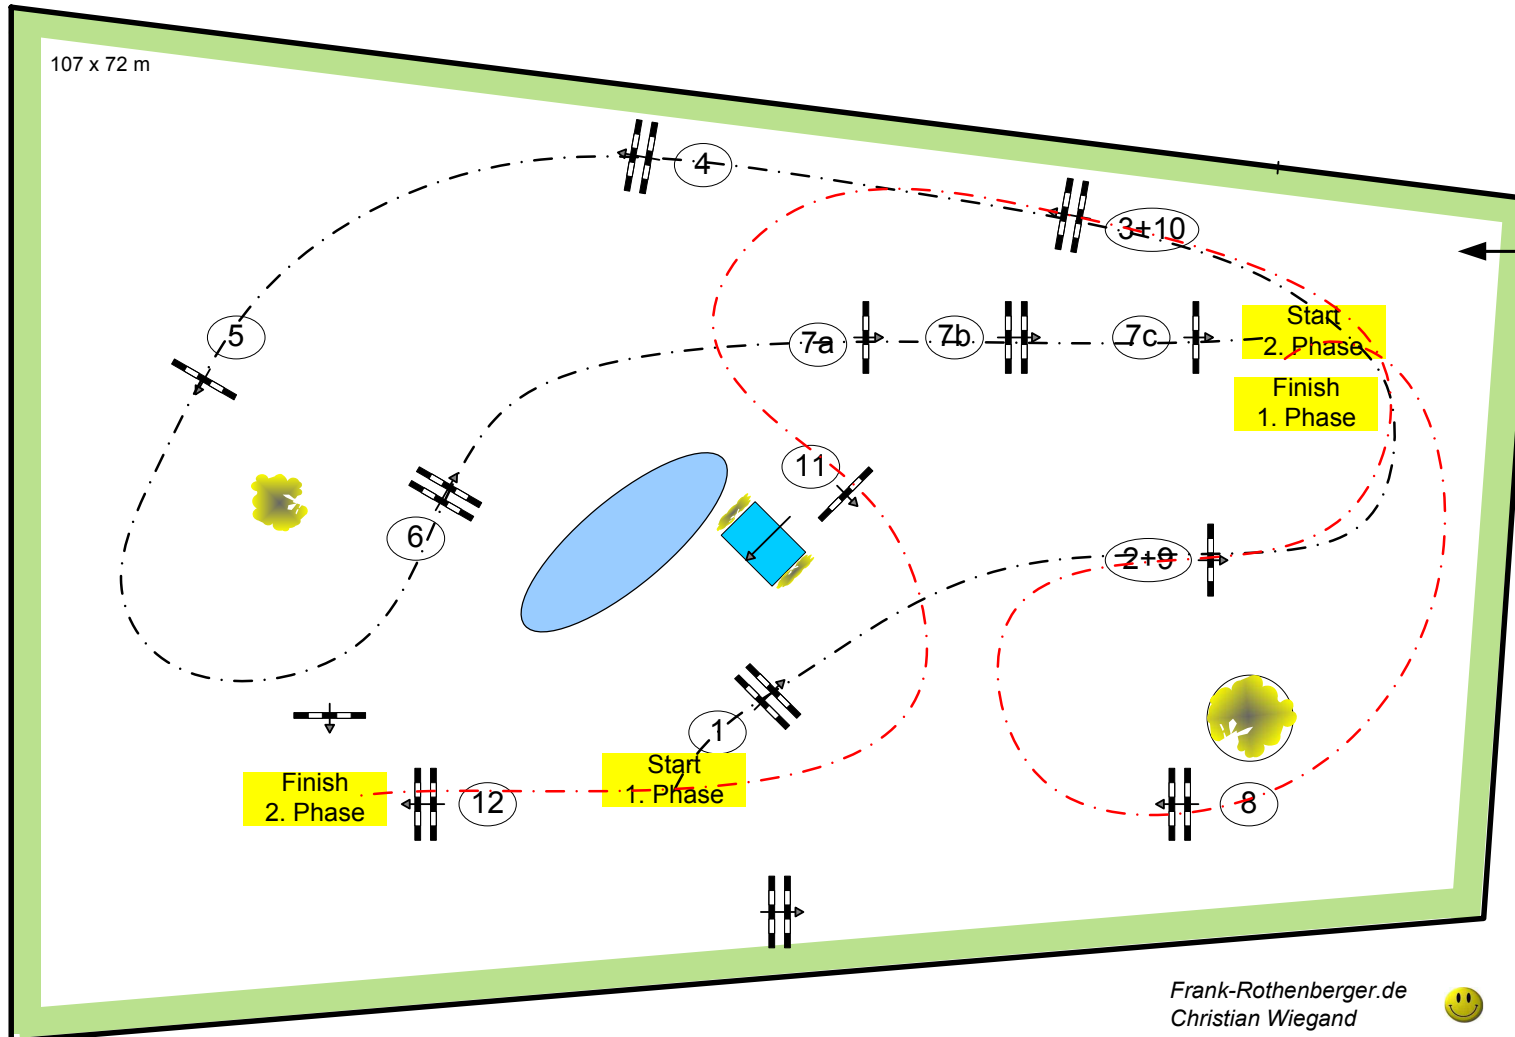

# Balve Optimum 2016

Nr.: 27

Youngster Tour Final

Competition

Table:	A
National RG:	501,A.2
FEI RG / Art.	
Height:	1,55 m
Speed:	350 m/min
Length:	280 m
Time allowed:	48 sec
Time limit:	96 sec
Obstacles:	7
Efforts:	9
Penalty sec	
Jump-Off / 2ndPhase:	
	8 - 12
Length:	240 m
Time allowed:	42 sec
Time limit:	84 sec