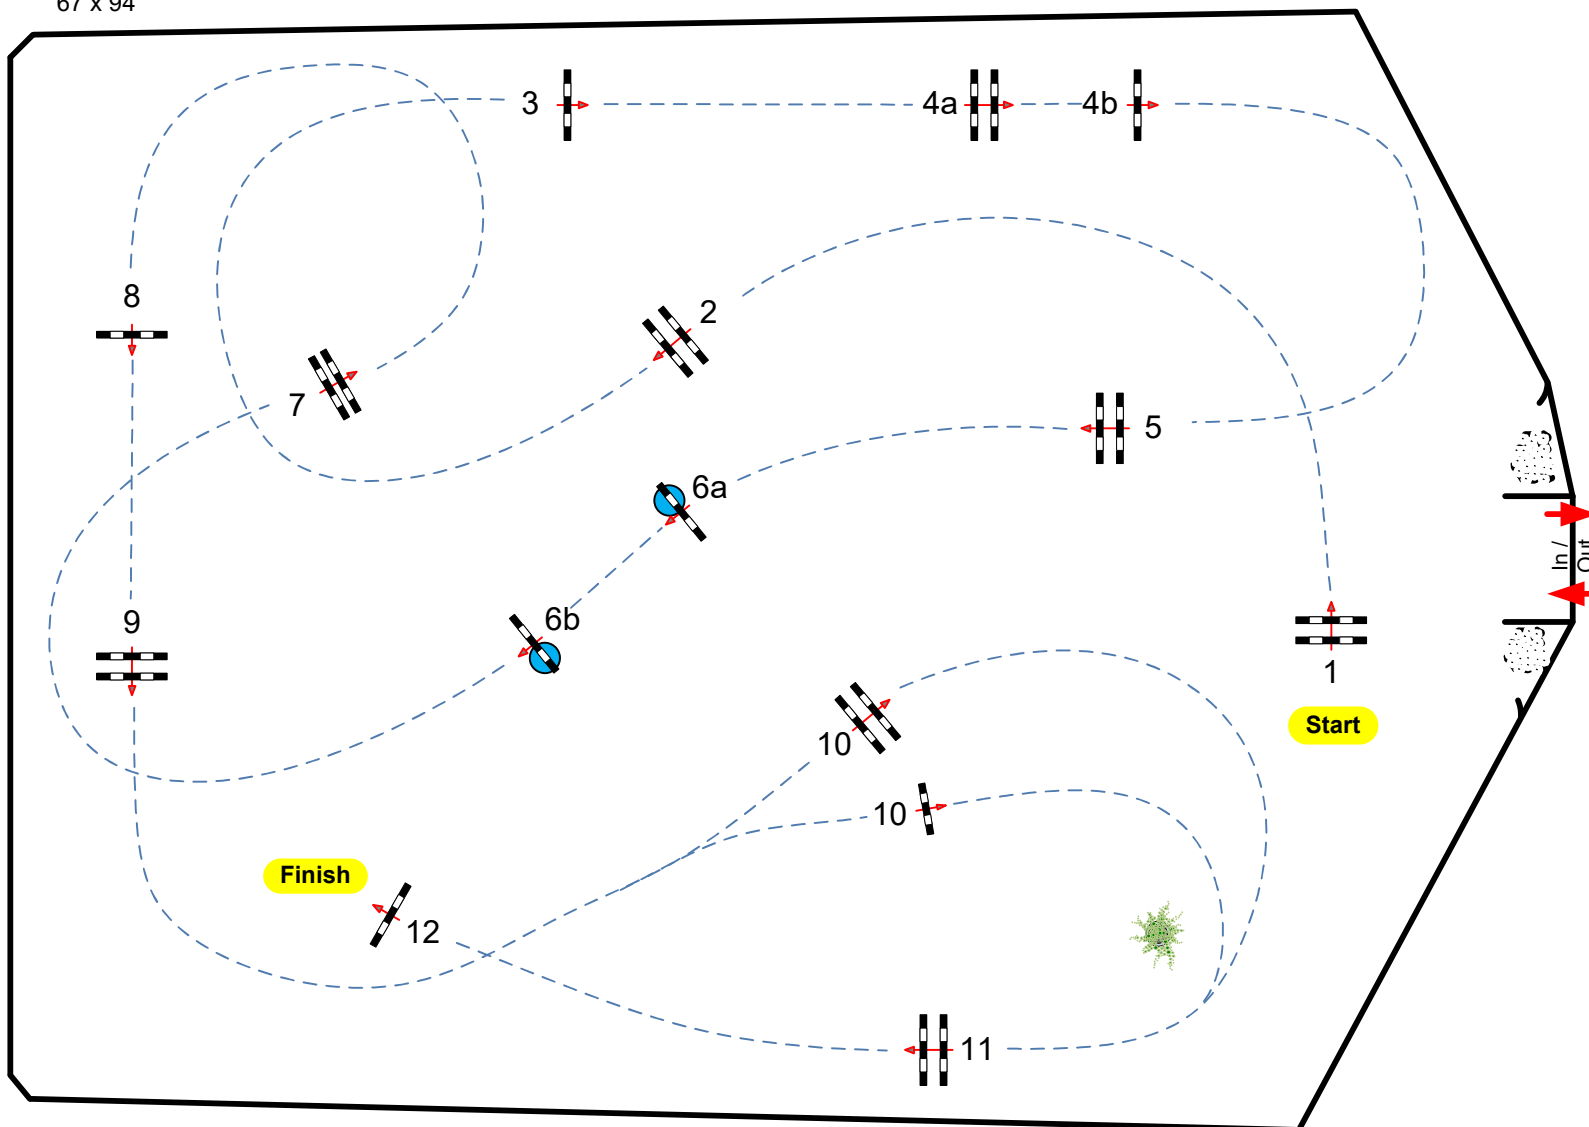

# CSI 4\* Horses and Dreams Hagen 2016

Preis der Vitra GmbH CSI 4\* Mittlere Tour

Competition against the clock

Friday, 22. April 2016

67 x 94

Table: A  
 National RG:  
 FEI RG / Art. 238.2.1  
 Height: 1,40 m

Speed: 350 m/min

Length: 470 m

Time allowed: 81 sec

Time limit: 162 sec

Obstacles: 12

Efforts: 14

Course Design:  
  
 Klaus-W. Holle  
 Olaf Herrmann