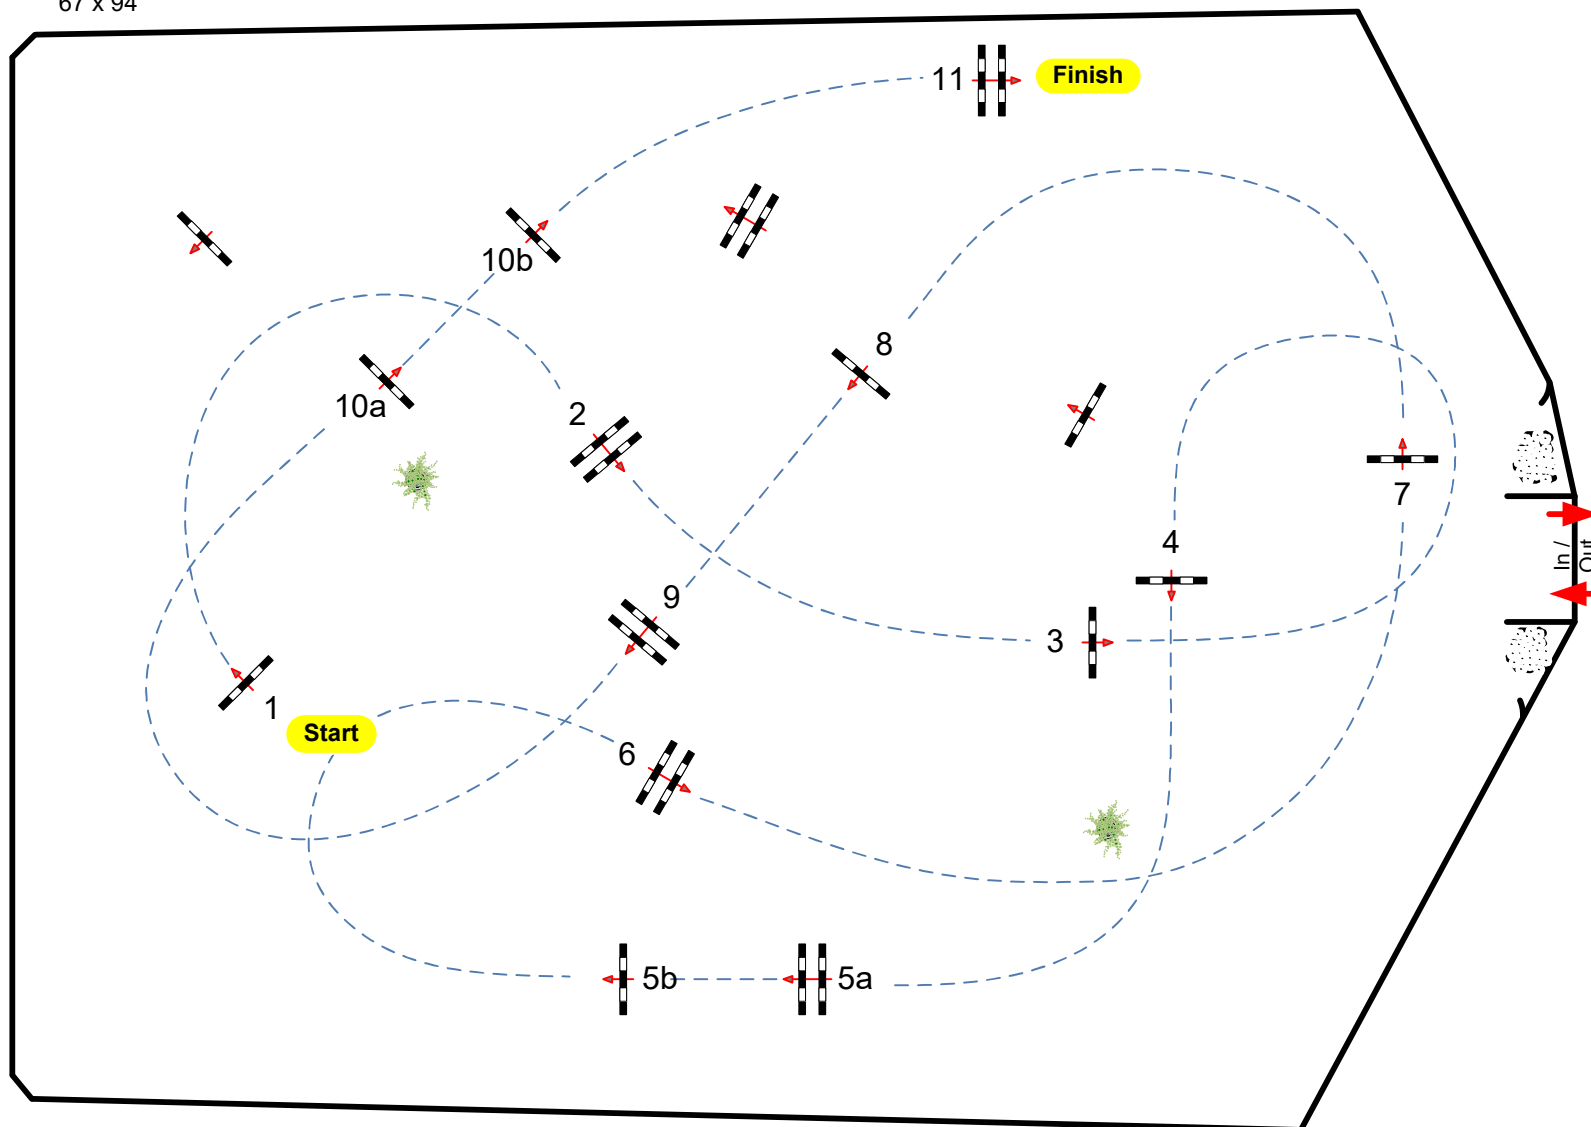

# CSI 4\* Horses and Dreams Hagen 2016

Preis der Sparkasse Osnabrück CSI Amateurs

Competition against the clock

Saturday, 23. April 2016

67 x 94

Table: A  
 National RG:  
 FEI RG / Art. 238.2.1  
 Height: 125/135/140 m

Speed: 350 m/min

Length: 490 m

Time allowed: 84 sec

Time limit: 168 sec

Obstacles: 11

Efforts: 13