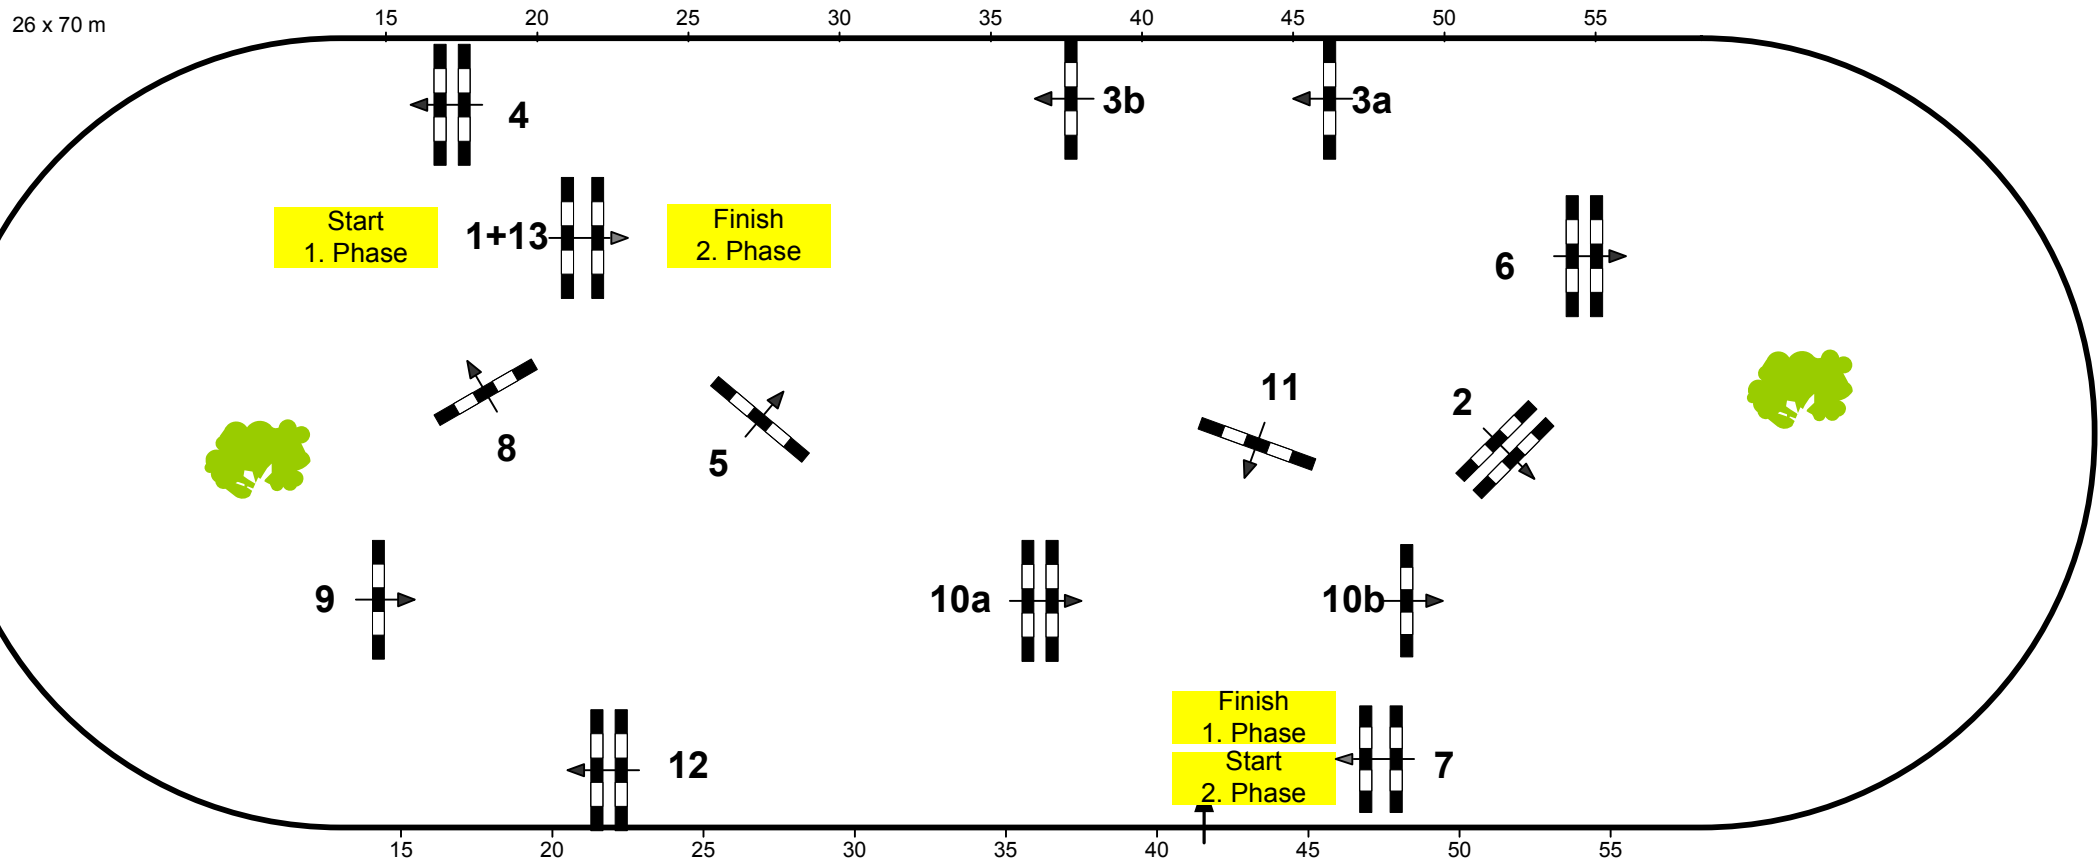

CSI3* / CSI1*YH Neumünster 2016

Class No.: 11 Youngster Tour

Competition in two Phases

Table: A
National RG: 274.5.6
FEI RG / Art.
Height: 1,35 m

Speed: 350 m/min
Length: 270 m
Time allowed: 47 sec
Time limit: 94 sec

Obstacles: 7
Efforts: 8
Penalty sec:
Closed combination:

2nd Phase: 8 - 13
Length: 240 m
Time allowed: 42 sec
Time limit: 84 sec

Course Designer
Christian Wiegand (GER)
Ralf Stehr (GER)