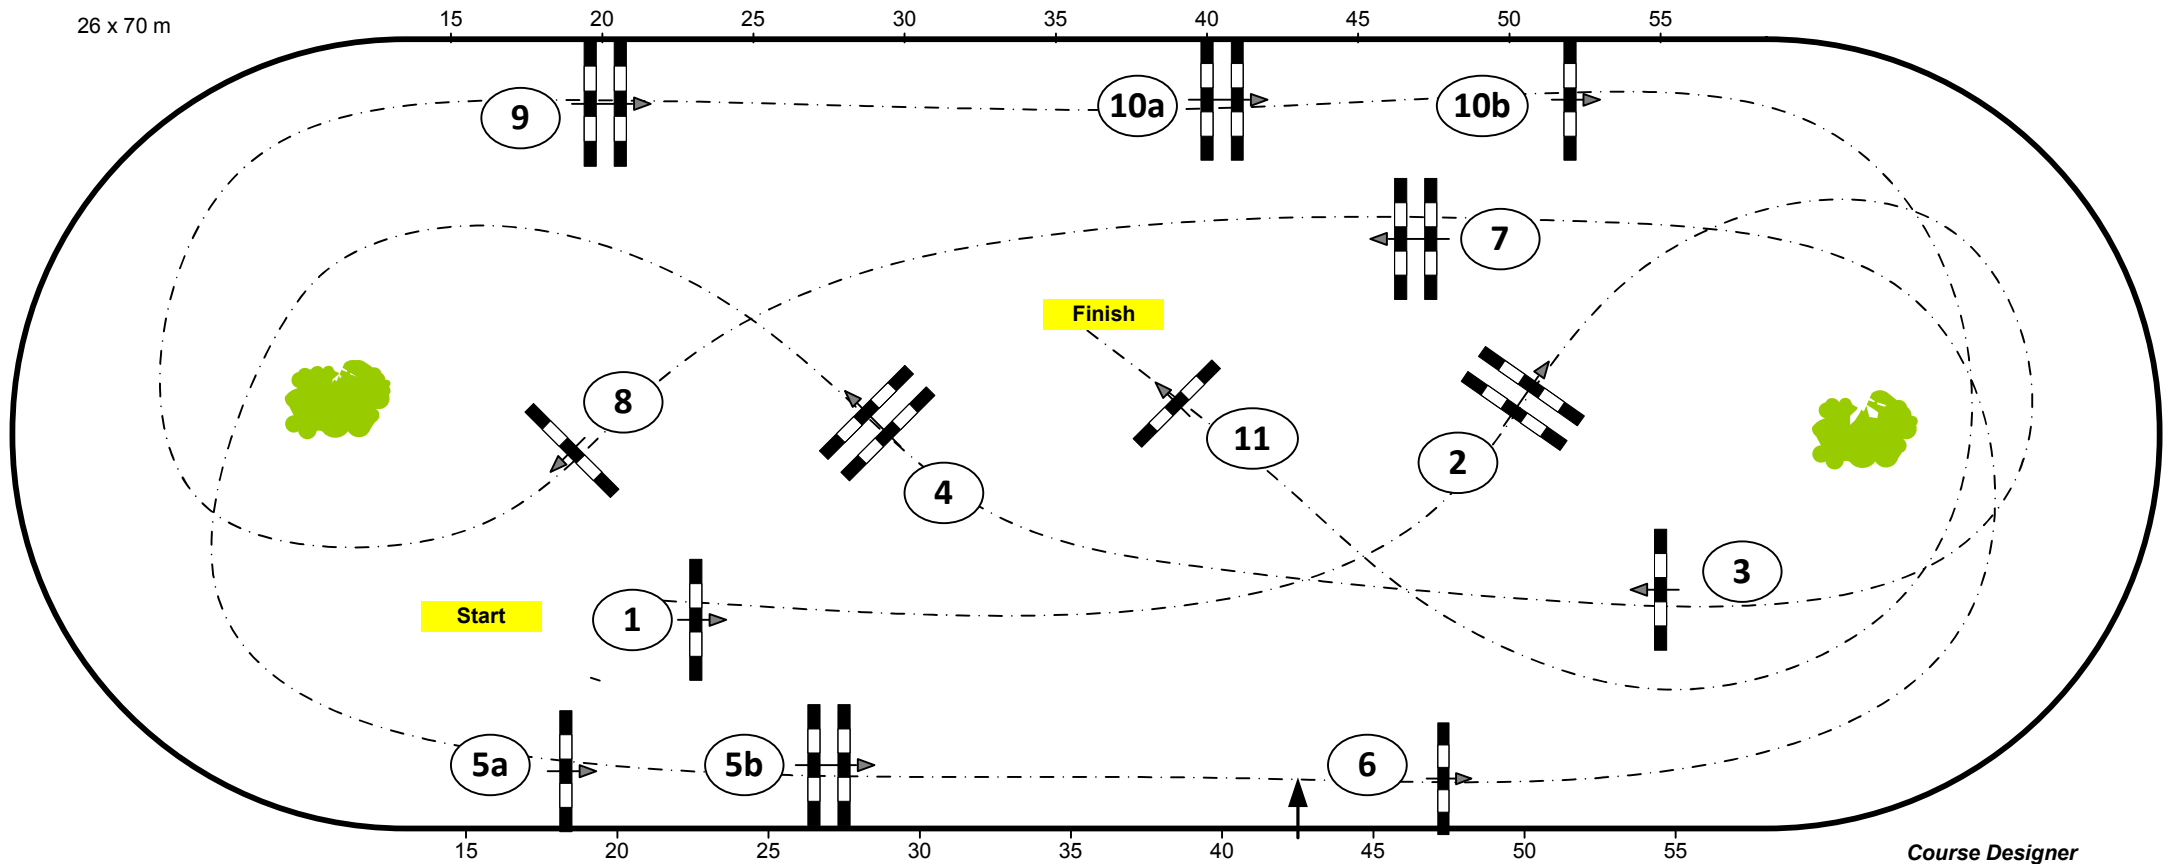

CSI3* / CSI1*YH Neumünster 2016

Class No.: 12 Youngster Tour

Competition against the clock

Table: A
National RG:
FEI RG / Art. 238.2.1
Height: 1,40 m

Speed: 350 m/min
Length: 370 m
Time allowed: 64 sec
Time limit: 128 sec

Obstacles: 11
Efforts: 13
Penalty sec:
Closed combination:

1st Jump-off: 0
Length: 0 m
Time allowed: 0 sec
Time limit: 0 sec

26 x 70 m

Course Designer
Christian Wiegand (GER)
Ralf Stehr (GER)