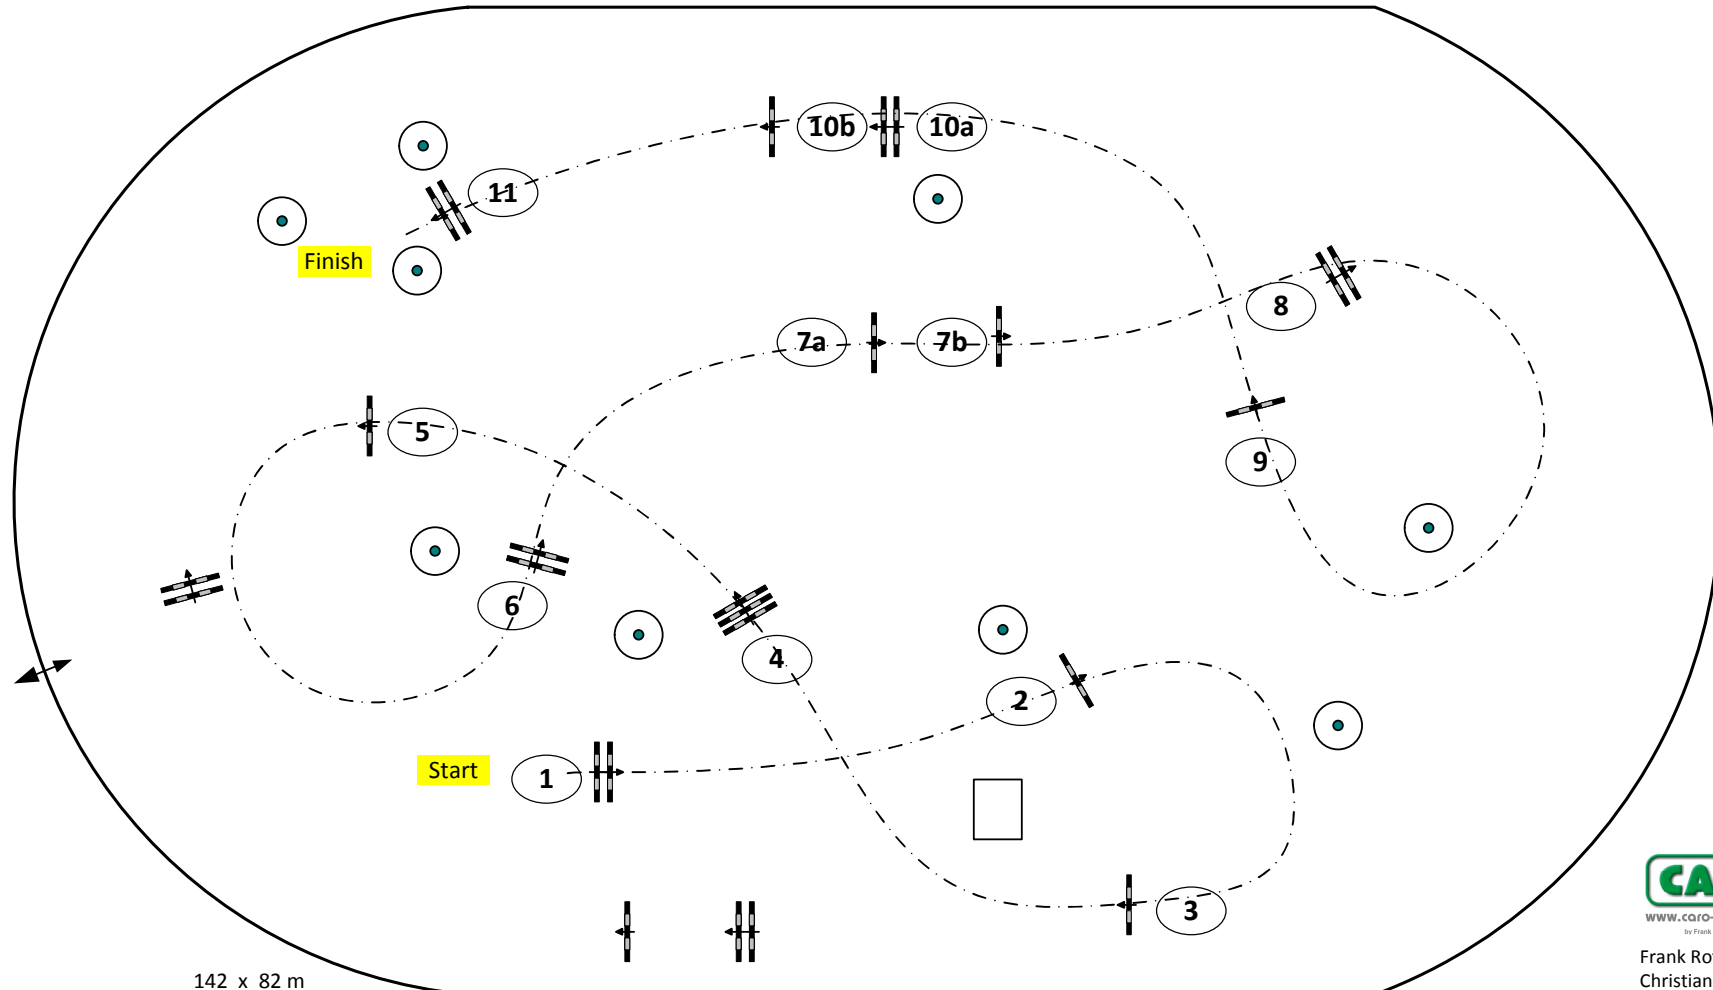

CSI4* Wiesbaden 2016

INTERNATIONALES WIESBADENER

Class No.: 07

Opening Class

Competition against the clock

Table: A
National RG:
FEI RG / Art. 238.2.1
Height: 1,45 m

Speed: 375 m/min
Length: 440 m
Time allowed: 71 sec
Time limit: 142 sec

Jump-off: 0
Length: 0 m
Time allowed: 0 sec
Time limit: 0 sec

142 x 82 m

www.caro-parcours.de

by Frank Rothenberger
Frank Rothenberger (GER)
Christian Wiegand (GER)