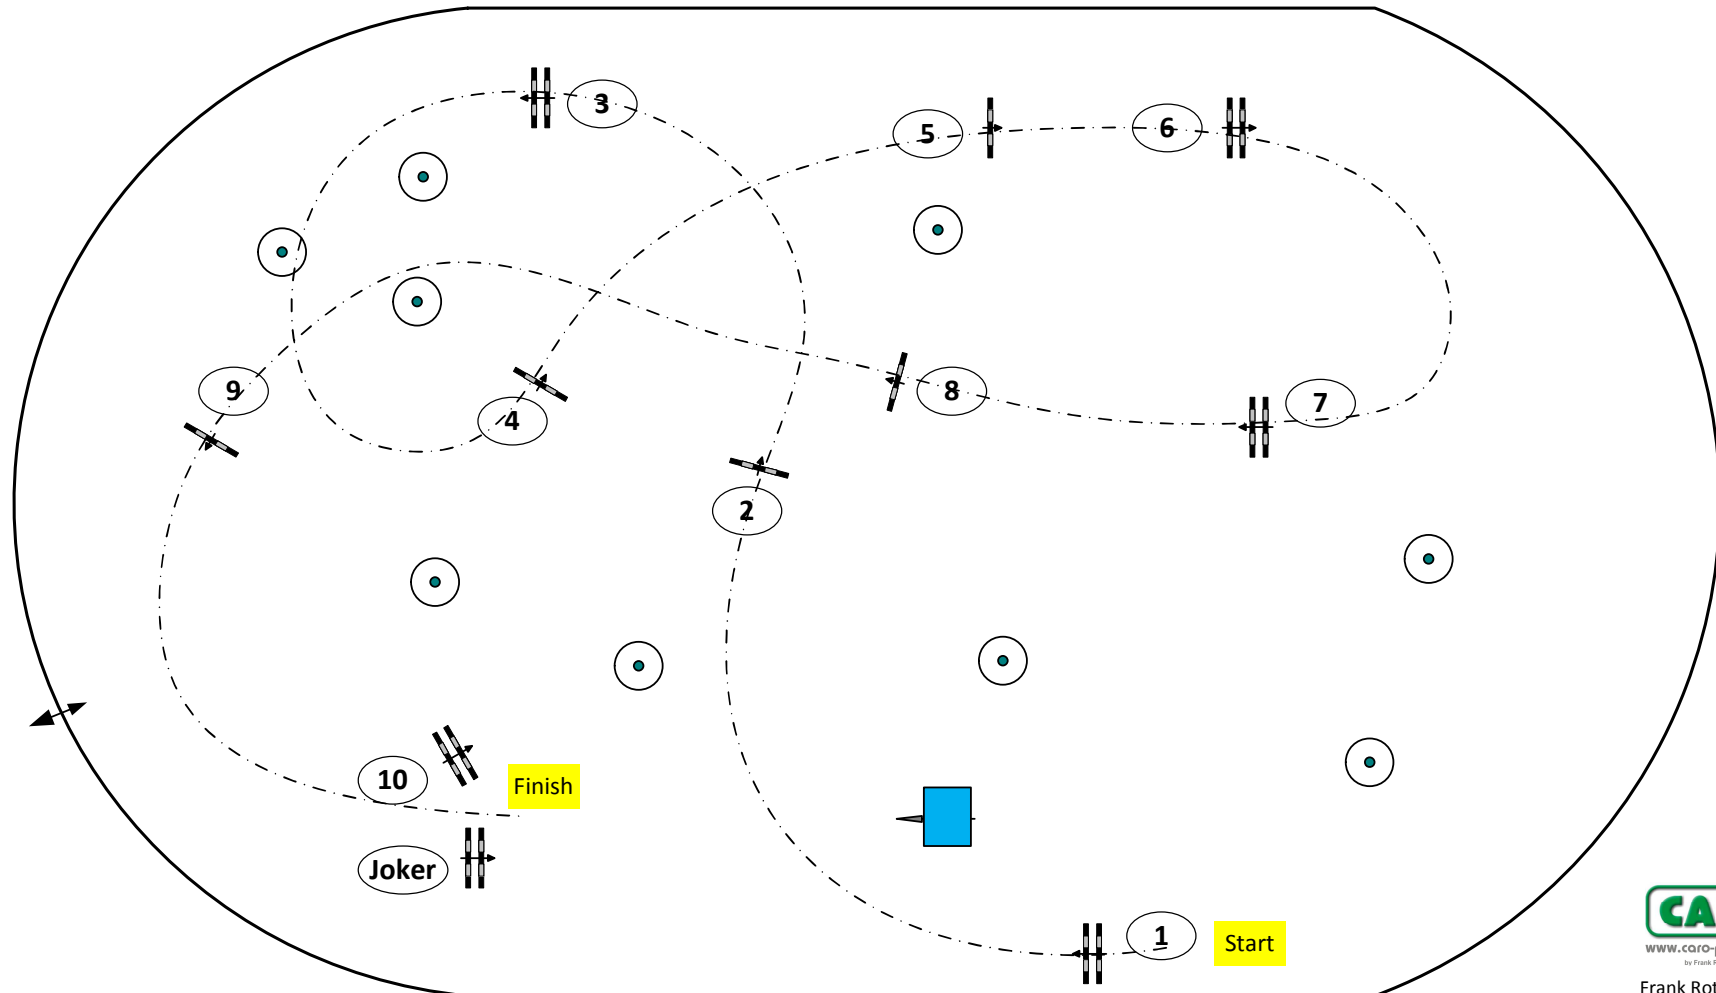

CSI4* Wiesbaden 2016

Class No.: 13

International Competition

Accumulator Competition

Table: A
 National RG:
 FEI RG / Art. 269
 Height: 1,40 m

Speed: 375 m/min
 Length: 430 m
 Time allowed: 69 sec
 Time limit: 138 sec

Jump-off: 0
 Length: 0 m
 Time allowed: 0 sec
 Time limit: 0 sec

142 x 82 m