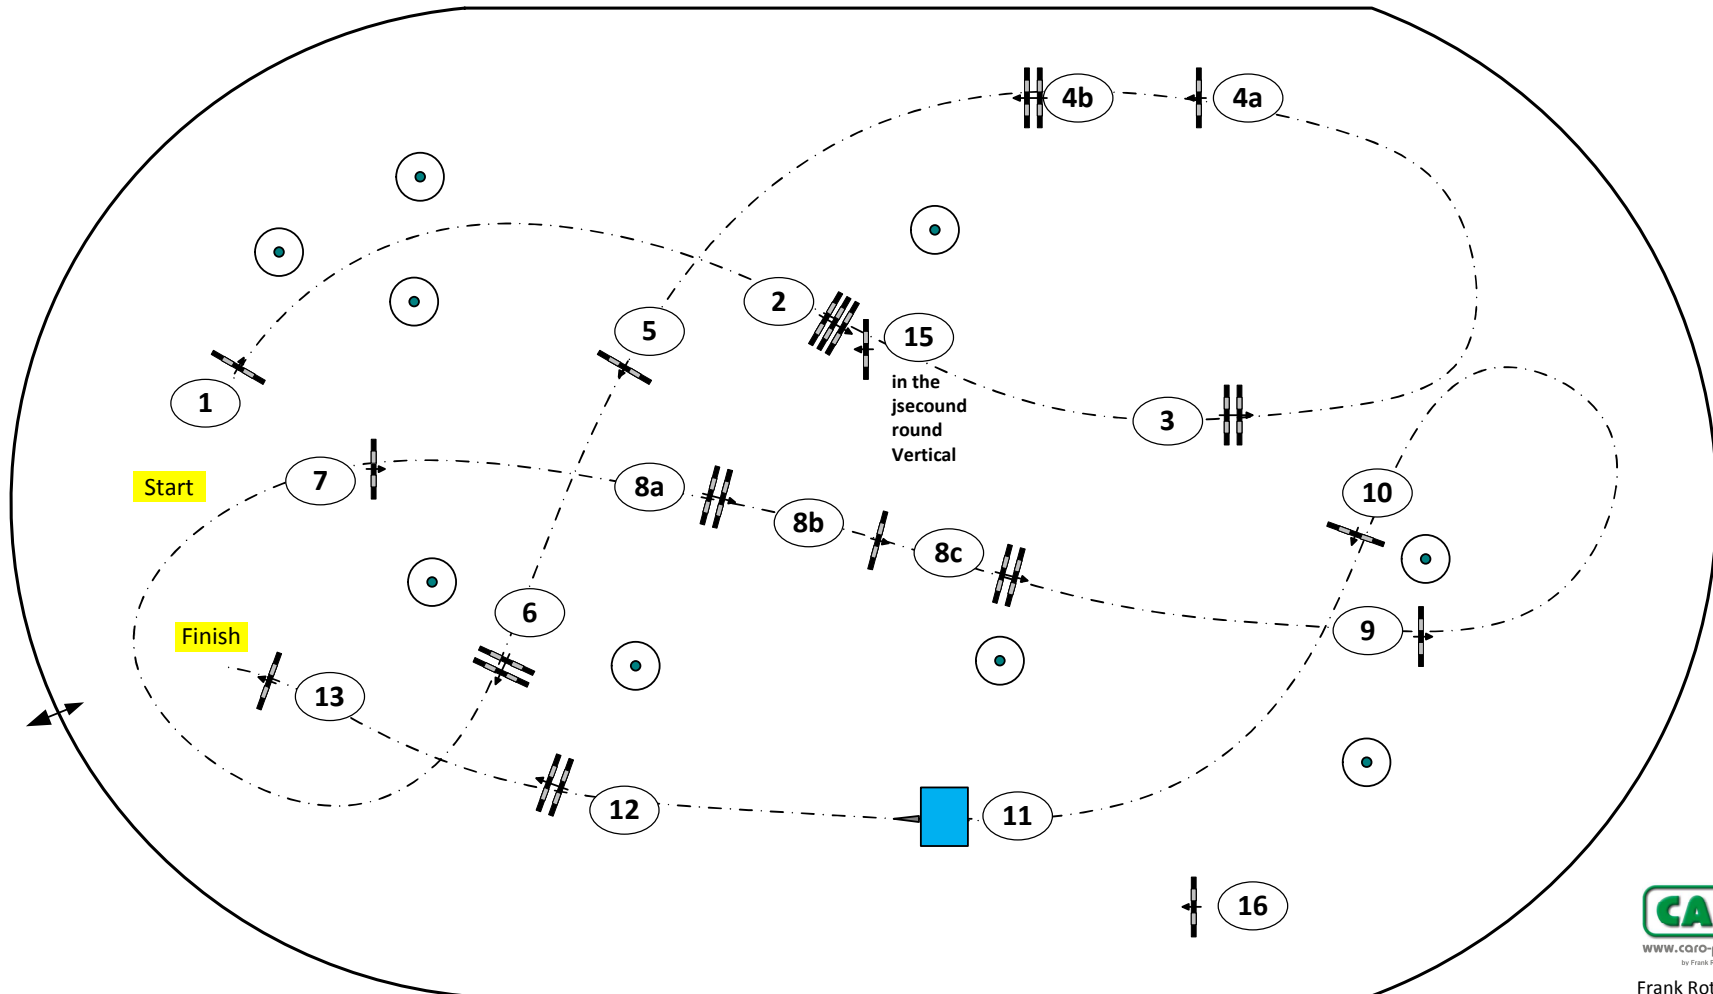

# CSI4\* Wiesbaden 2016

Class No.: 14

Grand Prix off Wiesbaden

Competition over two rounds

Table: A  
 National RG:  
 FEI RG / Art. 273.3.3.1  
 Height: 1,60 m

Speed: 400 m/min  
 Length: 0 m  
 Time allowed: 0 sec  
 Time limit: 0 sec

Jump-off: **15,6,7,8b,8c,4a,3,16,12**  
 Length: 0 m  
 Time allowed: 0 sec  
 Time limit: 0 sec

142 x 82 m