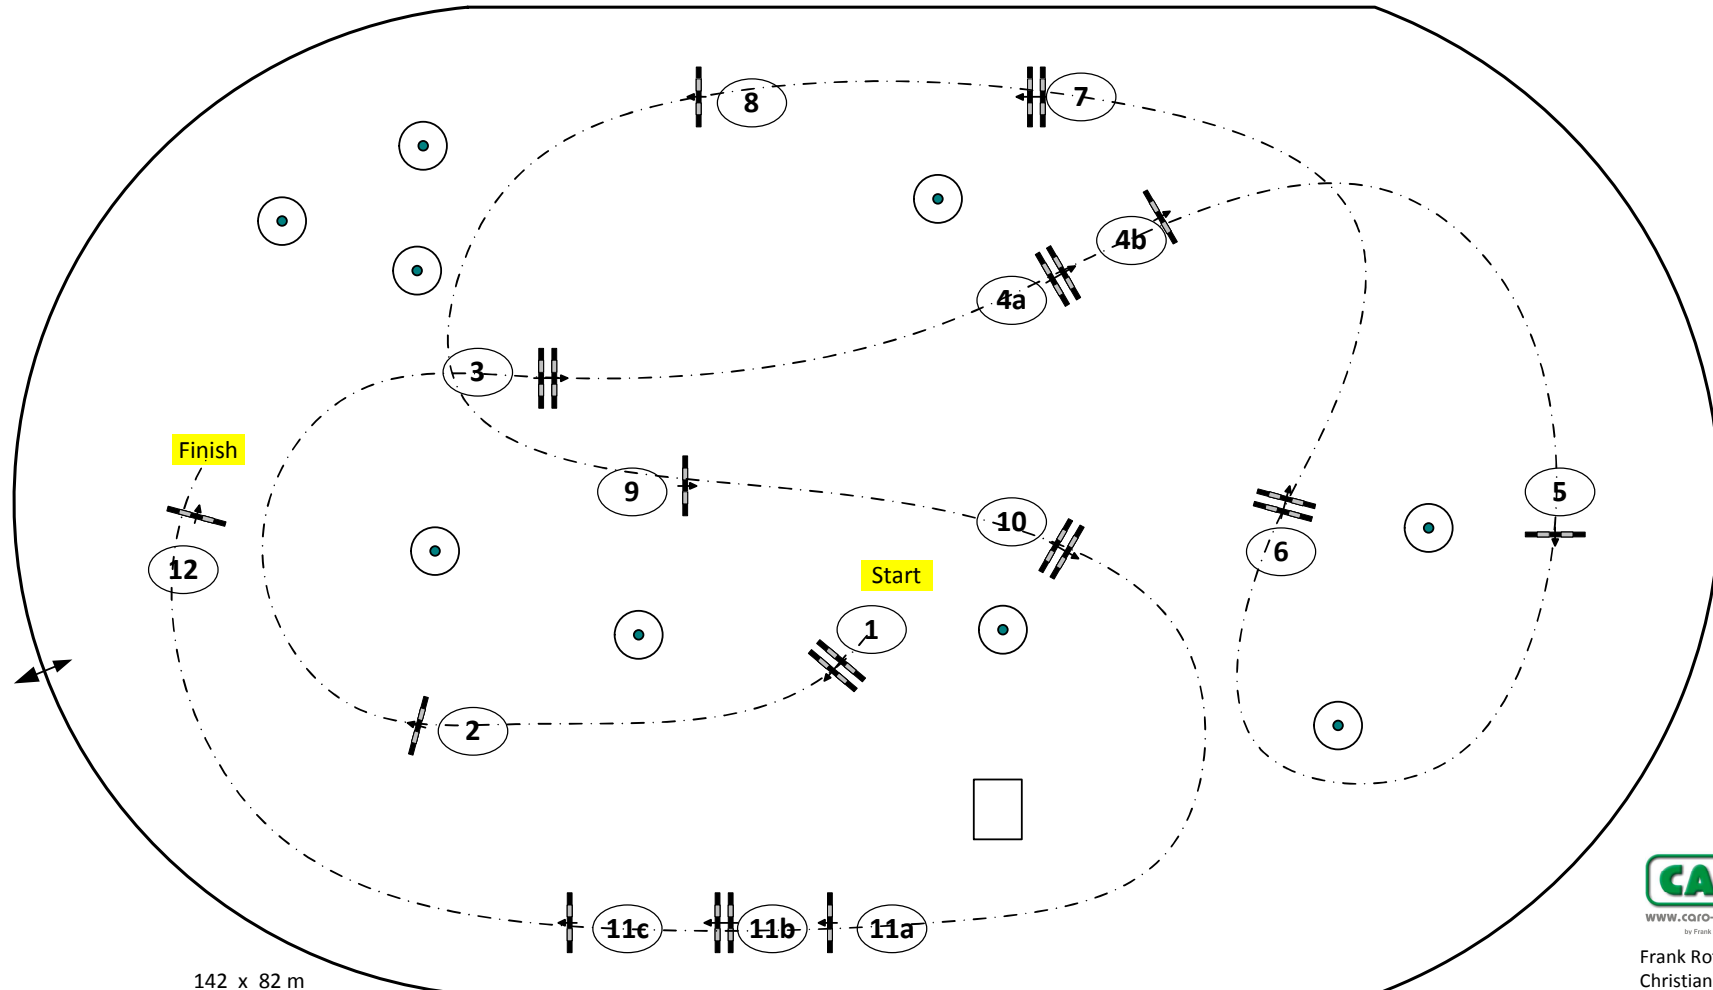

CSI4* Wiesbaden 2016

INTERNATIONALES WIESBADENER

Class No.: 25

CIC3*

Competition against the clock

Table: A
National RG:
FEI RG / Art. 238.2.1
Height: 1,25 m

Speed: 375 m/min
Length: 560 m
Time allowed: 90 sec
Time limit: 180 sec

Jump-off: 0
Length: 0 m
Time allowed: 0 sec
Time limit: 0 sec

142 x 82 m

www.caro-parcours.de
by Frank Rothenberger

Frank Rothenberger (GER)
Christian Wiegand (GER)