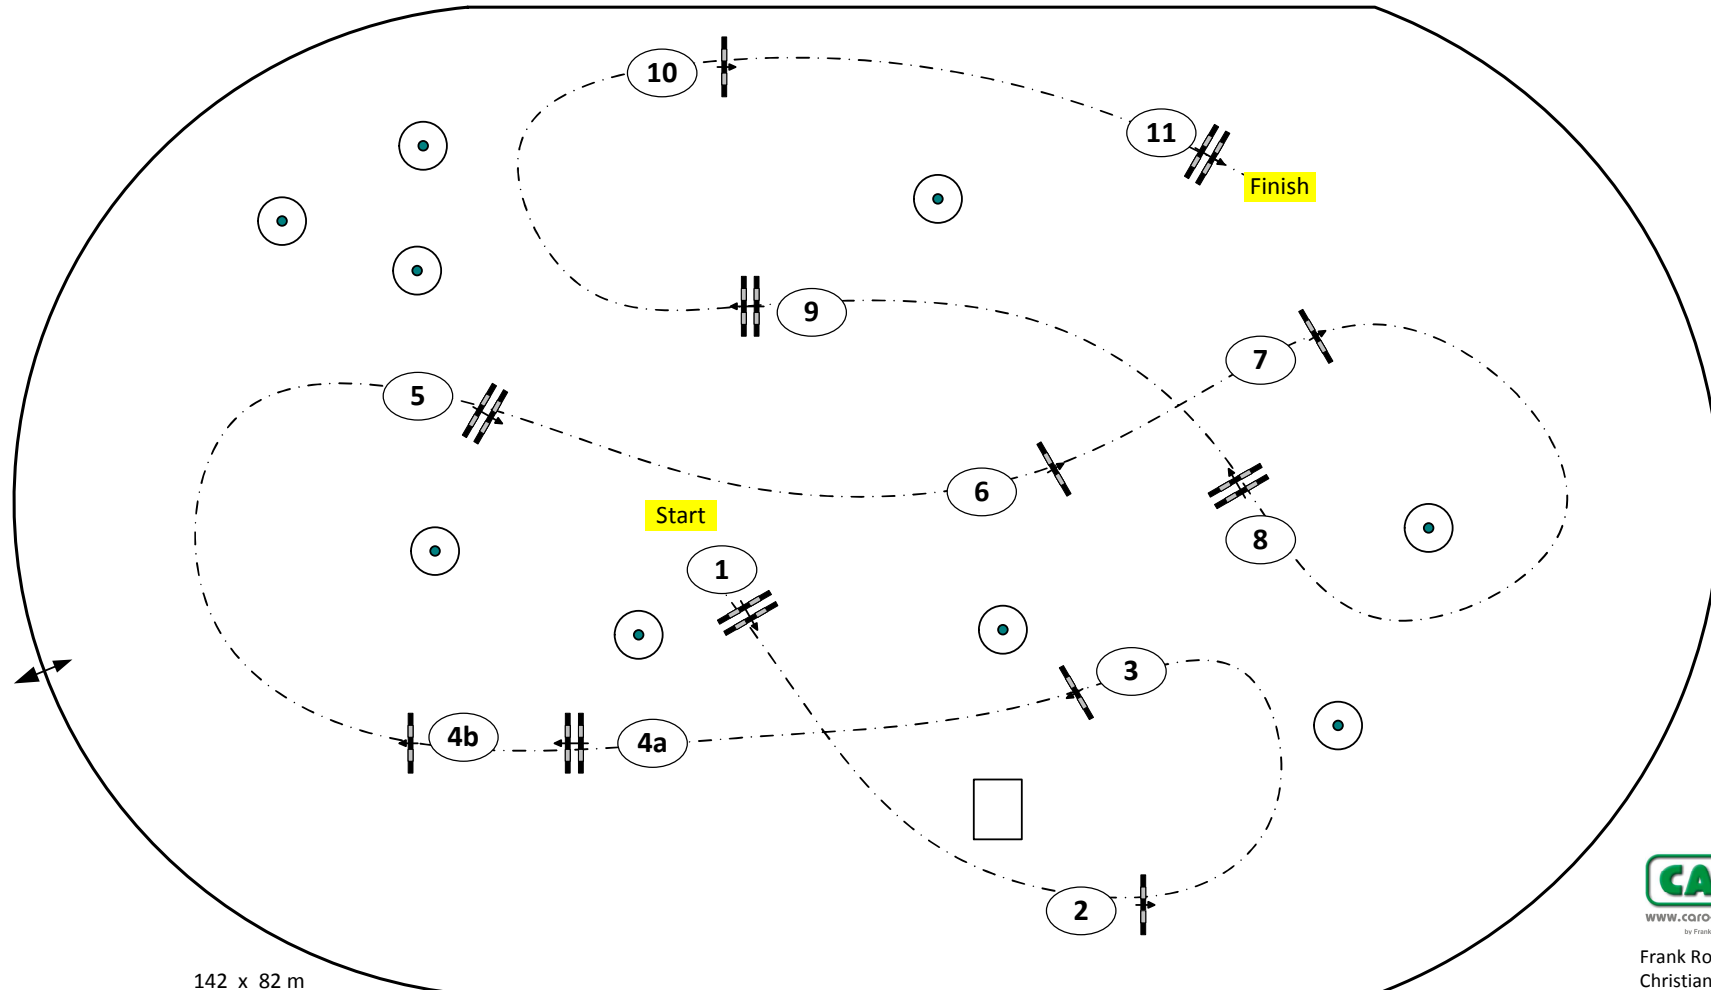

CSI4* Wiesbaden 2016

INTERNATIONALES WIESBADENER

Class No.: 36

Youngster Tour

Competition against the clock

Table: A
National RG:
FEI RG / Art. 238.2.1
Height: 1,40 m

Speed: 375 m/min
Length: 460 m
Time allowed: 74 sec
Time limit: 148 sec

Jump-off: 0
Length: 0 m
Time allowed: 0 sec
Time limit: 0 sec

142 x 82 m

www.caro-parcours.de

by Frank Rothenberger

Frank Rothenberger (GER)
Christian Wiegand (GER)