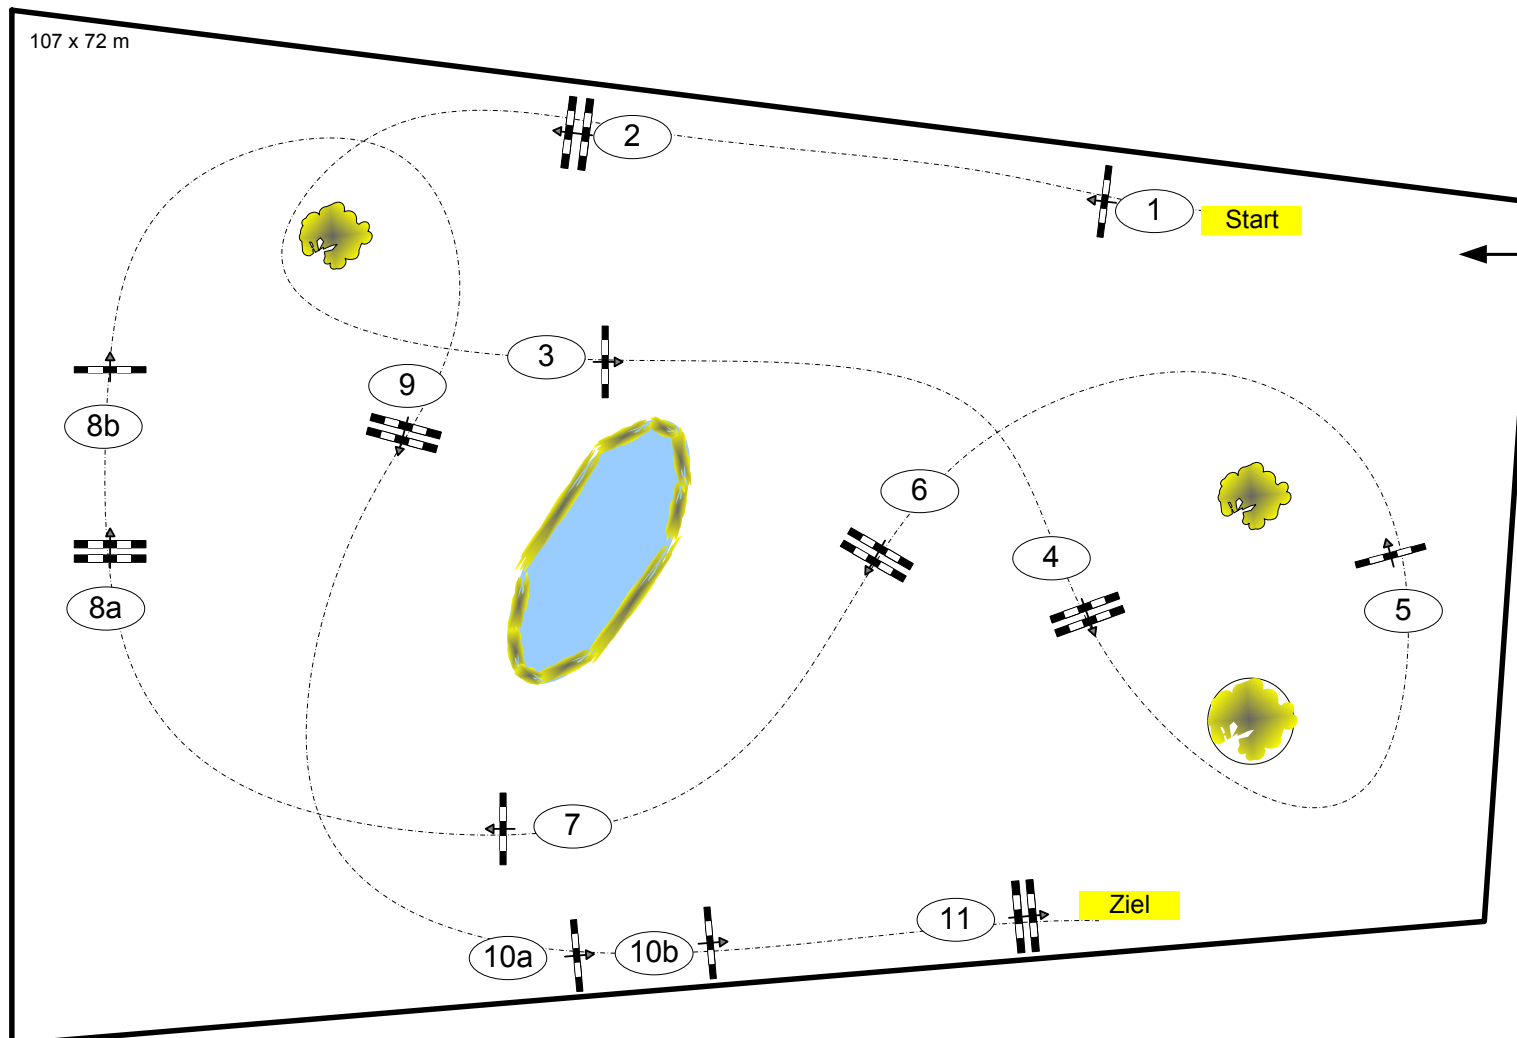

Balve Optimum 2017

Nr.: 22

Opening Competiton

Competition against the clock

Table:	A
National RG:	
FEI RG / Art.	238.2.1
Height:	1,40 m

Speed: 350 m/min

Length:	420 m
Time allowed:	72 sec
Time limit:	144 sec

Obstacles:	11
Efforts:	13