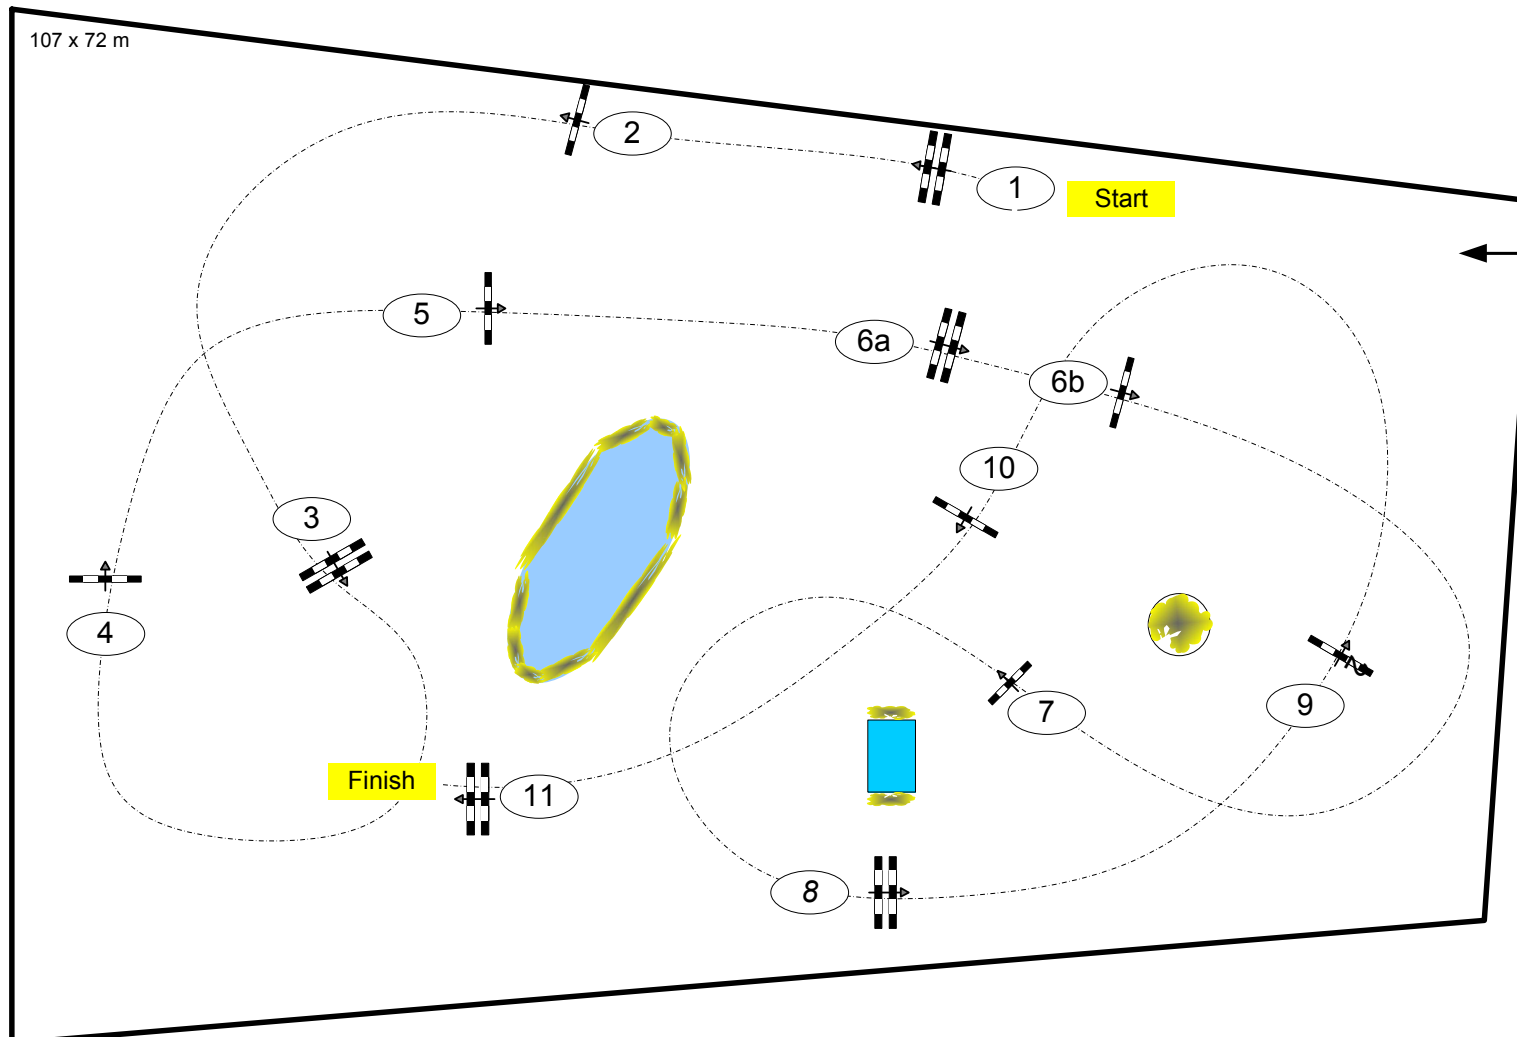

Balve Optimum 2017

Nr.: 23

International Competition

Competition against the glock

Table:	A
National RG:	
FEI RG / Art.	238.2.1
Height:	1,40 m

Speed: 350 m/min

Length:	400 m
Time allowed:	69 sec
Time limit:	138 sec

Obstacles:	11
Efforts:	12
Penalty sec	

Jump-Off / 2ndPhase:

0

Length:	0 m
Time allowed:	0 sec
Time limit:	0 sec

Parcourschefs: Frank Rothenberger, Christian Wiegand

Assistenten: Michael Bodenröder, Meinolf Düphertal, Christian Hoepts, Christian Ochel, Isabel Rothenberger, Ralf Stehr