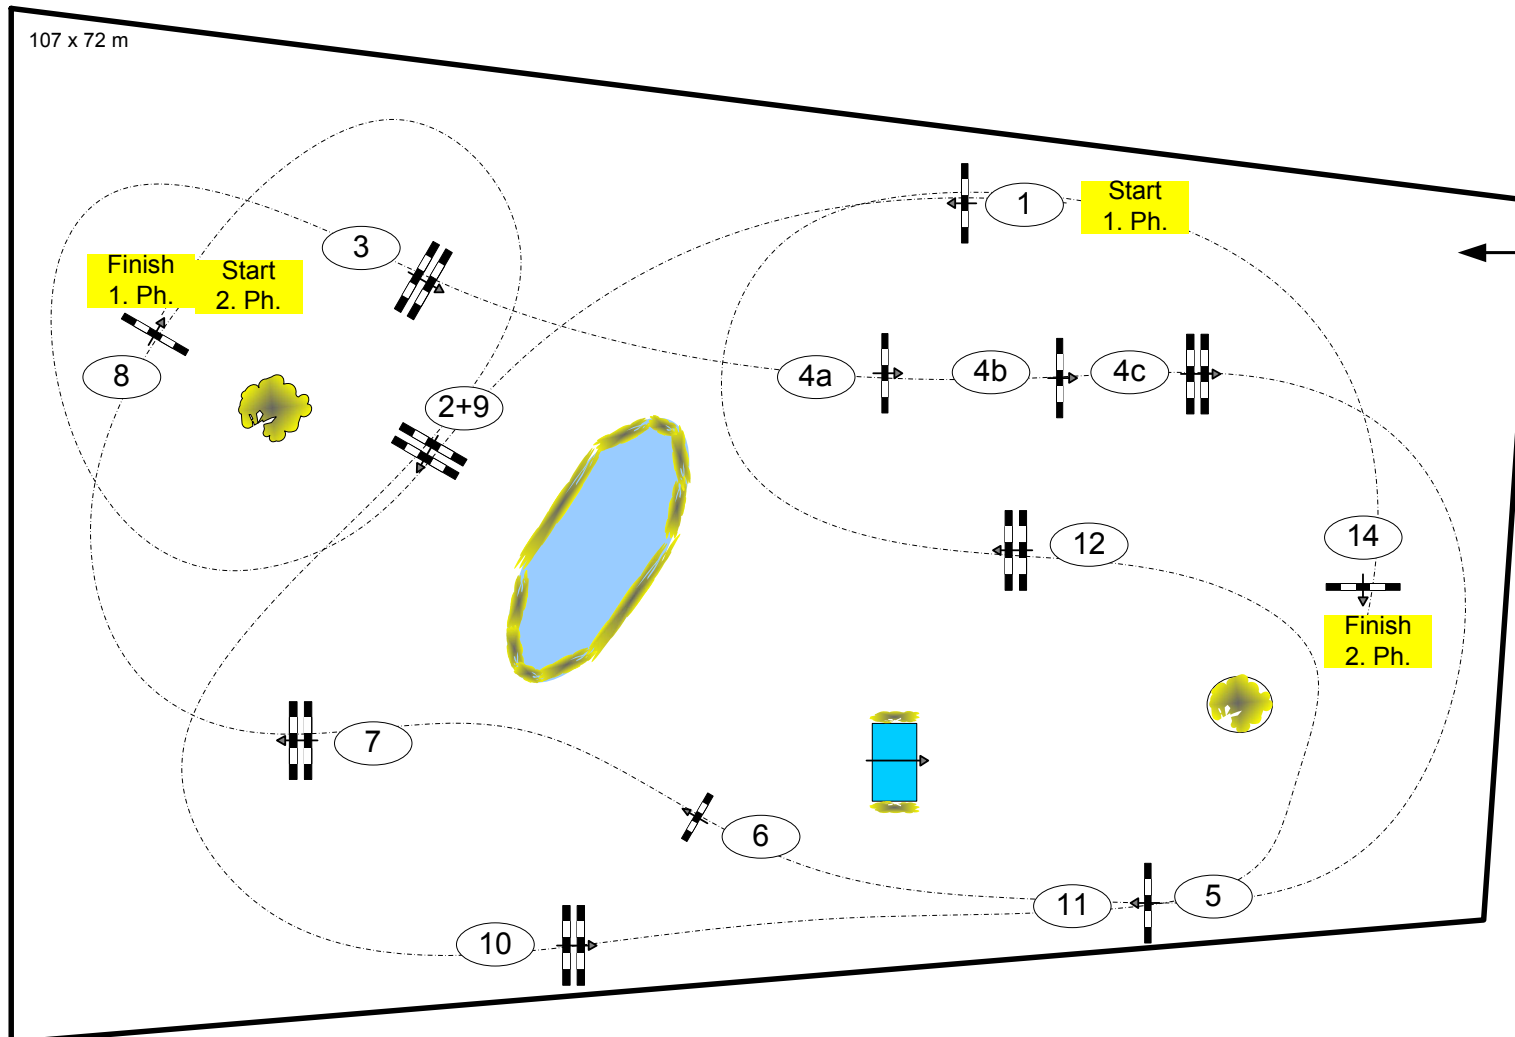

# Balve Optimum 2017

Nr.: 24

Kleine Tour Finale

Competition in two Phases

Table:	A
National RG: 501 A 1	
FEI RG / Art.	274.5.3
Height:	1,40 m

Speed: 350 m/min

Length:	330 m
Time allowed:	57 sec
Time limit:	114 sec

Obstacles:	8
Efforts:	10
Penalty sec	

Jump-Off / 2ndPhase:

9 - 14

Length:	270 m
Time allowed:	47 sec
Time limit:	94 sec