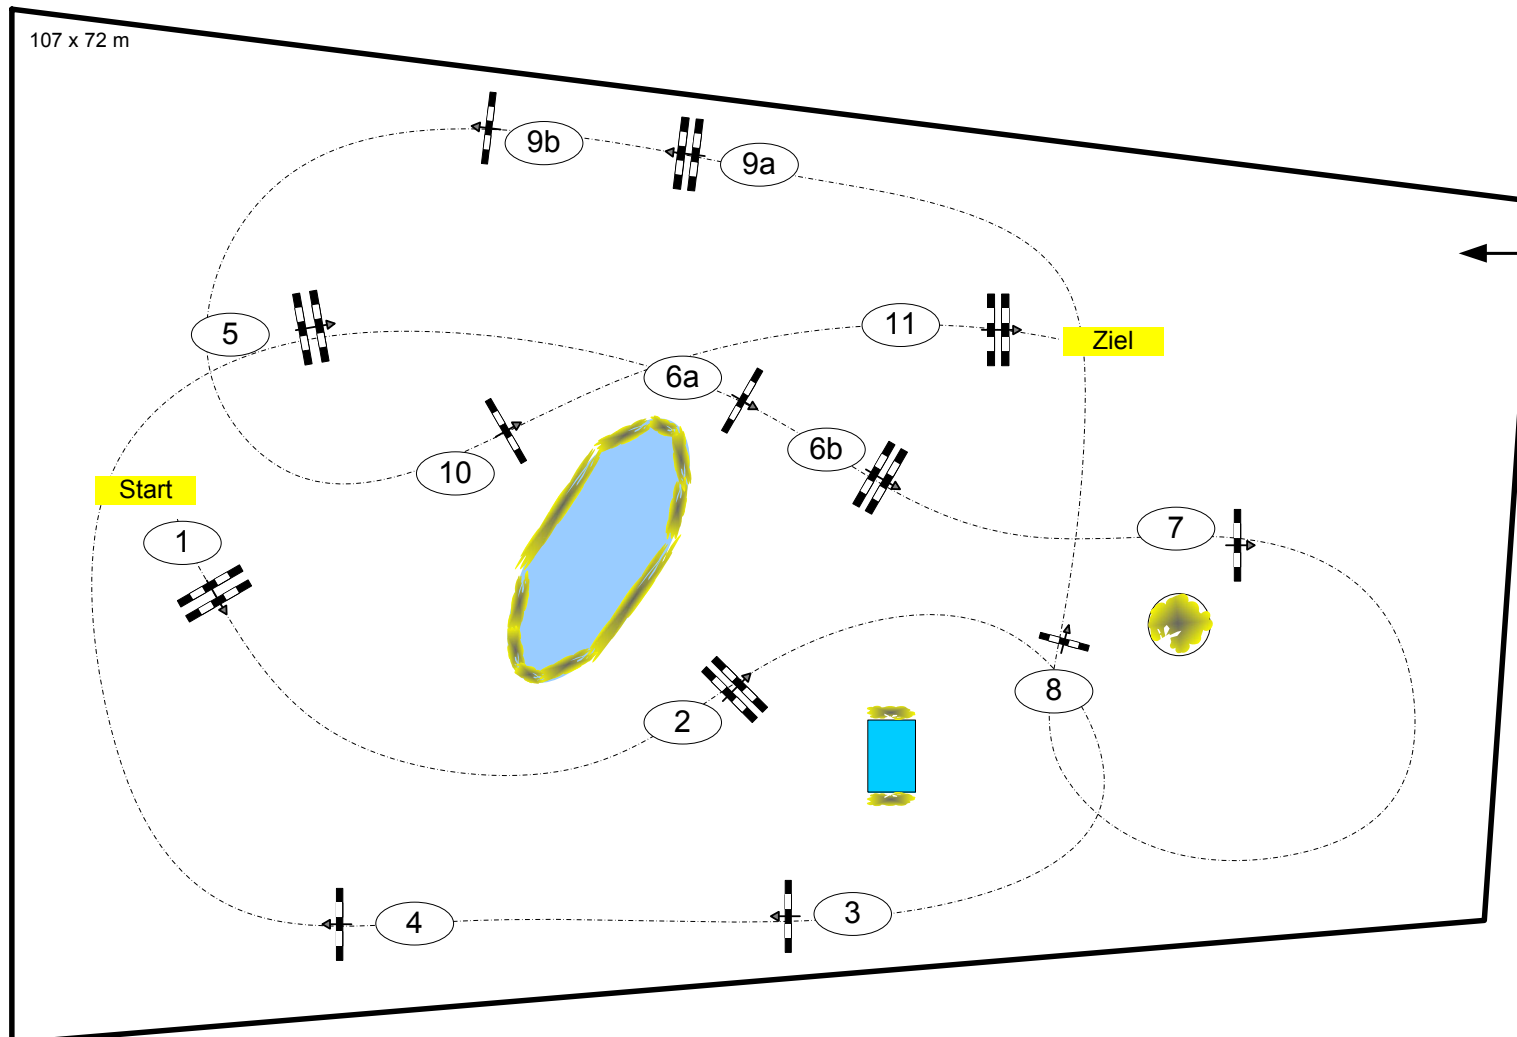

# Balve Optimum 2017

Nr.: 25

Große Tour

Competition against the glock

Table:	A
National RG:	
FEI RG / Art.	238.2.1
Height:	1,45 m

Speed: 350 m/min

Length:	460 m
Time allowed:	79 sec
Time limit:	158 sec

Obstacles:	11
Efforts:	13

Parcourschefs: Frank Rothenberger, Christian Wiegand

Assistenten: Michael Bodenröder, Meinolf Düphertal, Christian Hoepts, Christian Ochel, Isabel Rothenberger, Ralf Stehr