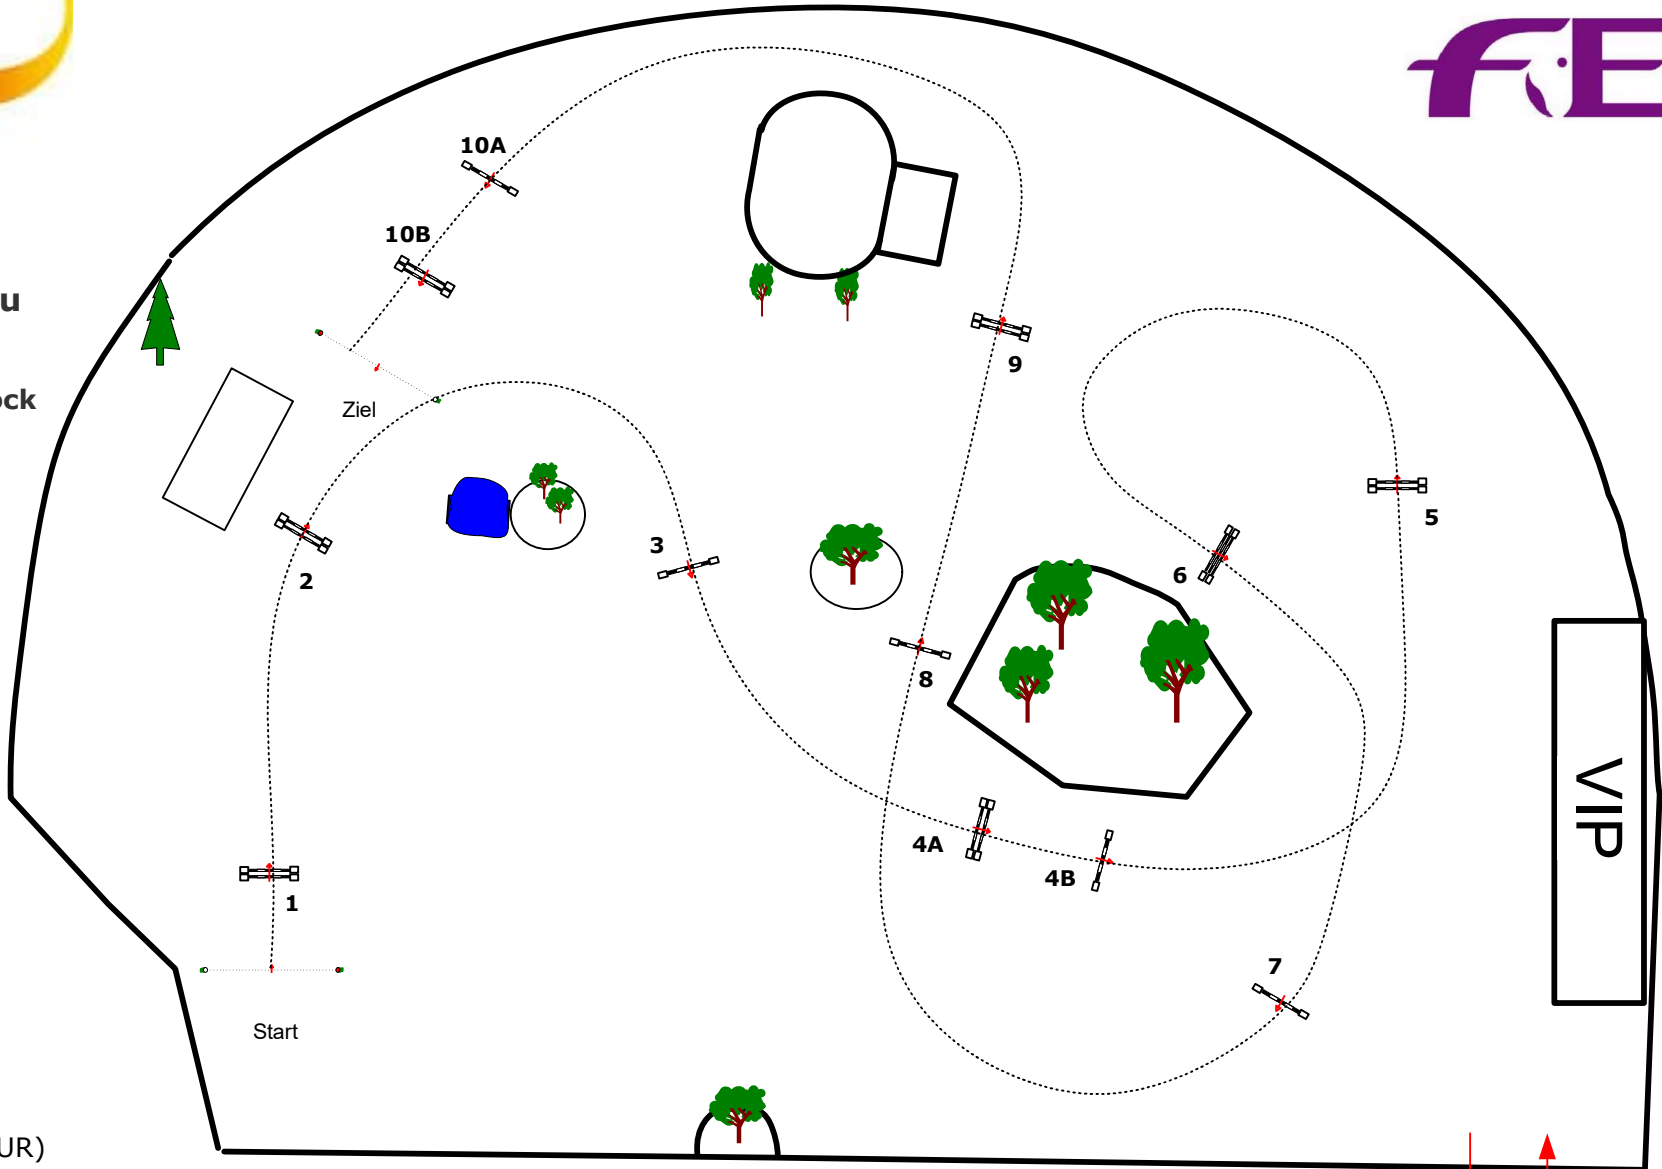

Class No.: 5

Preis der tfm Wohnbau

Competition against the clock

JURY

VIP

- Werner Deeg (GER)
- Josef Maier (GER)
- Johann Sailer (GER)
- Sabri Murathan Batur (TUR)
- Gilad Ben Menashe (ISR)

&
Team

Table: A
National RG:
FEI RG / Art. 238.2.1
Height: 1.40 m

Speed: 350 m/min
Length: 420 m
Time allowed: 72 sec
Time limit: 144 sec

Obstacles: 10
Efforts: 12
Penalty sec:
Closed combination:

1st Jump-off:
Length: 0 m
Time allowed: 0 sec
Time limit: 0 sec