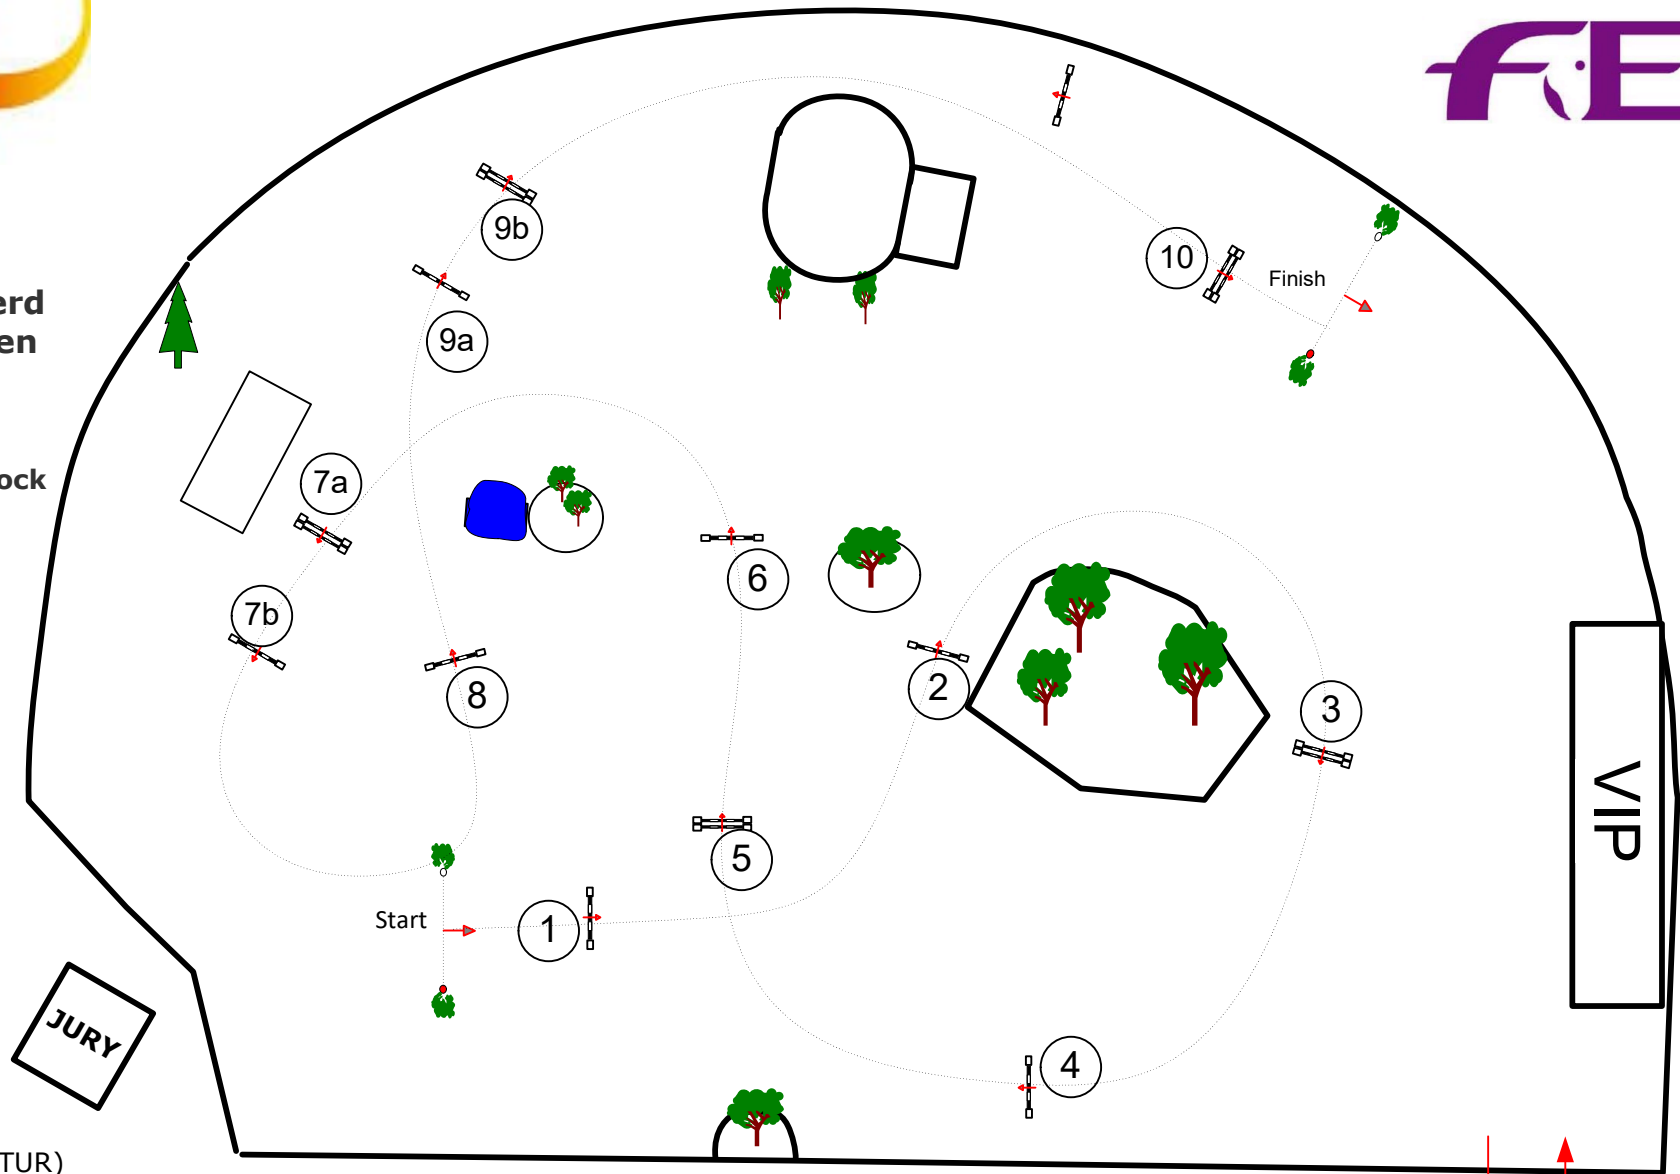

CSI*** München 2018

Class No.: 8

**Preis der Freunde Pferd
International München
2018**

Competition against the clock

- Werner Deeg (GER)
- Josef Maier (GER)
- Johann Sailer (GER)
- Sabri Murathan Batur (TUR)
- Gilad Ben Menashe (ISR)

Table: A
National RG:
FEI RG / Art. 238.2.1
Height: 1,35 m

Speed: 350 m/min
Length: 420 m
Time allowed: 72 sec
Time limit: 144 sec

Obstacles: 10
Efforts: 12
Penalty sec:
Closed combination:

1st Jump-off:
Length: 0 m
Time allowed: 0 sec
Time limit: 0 sec