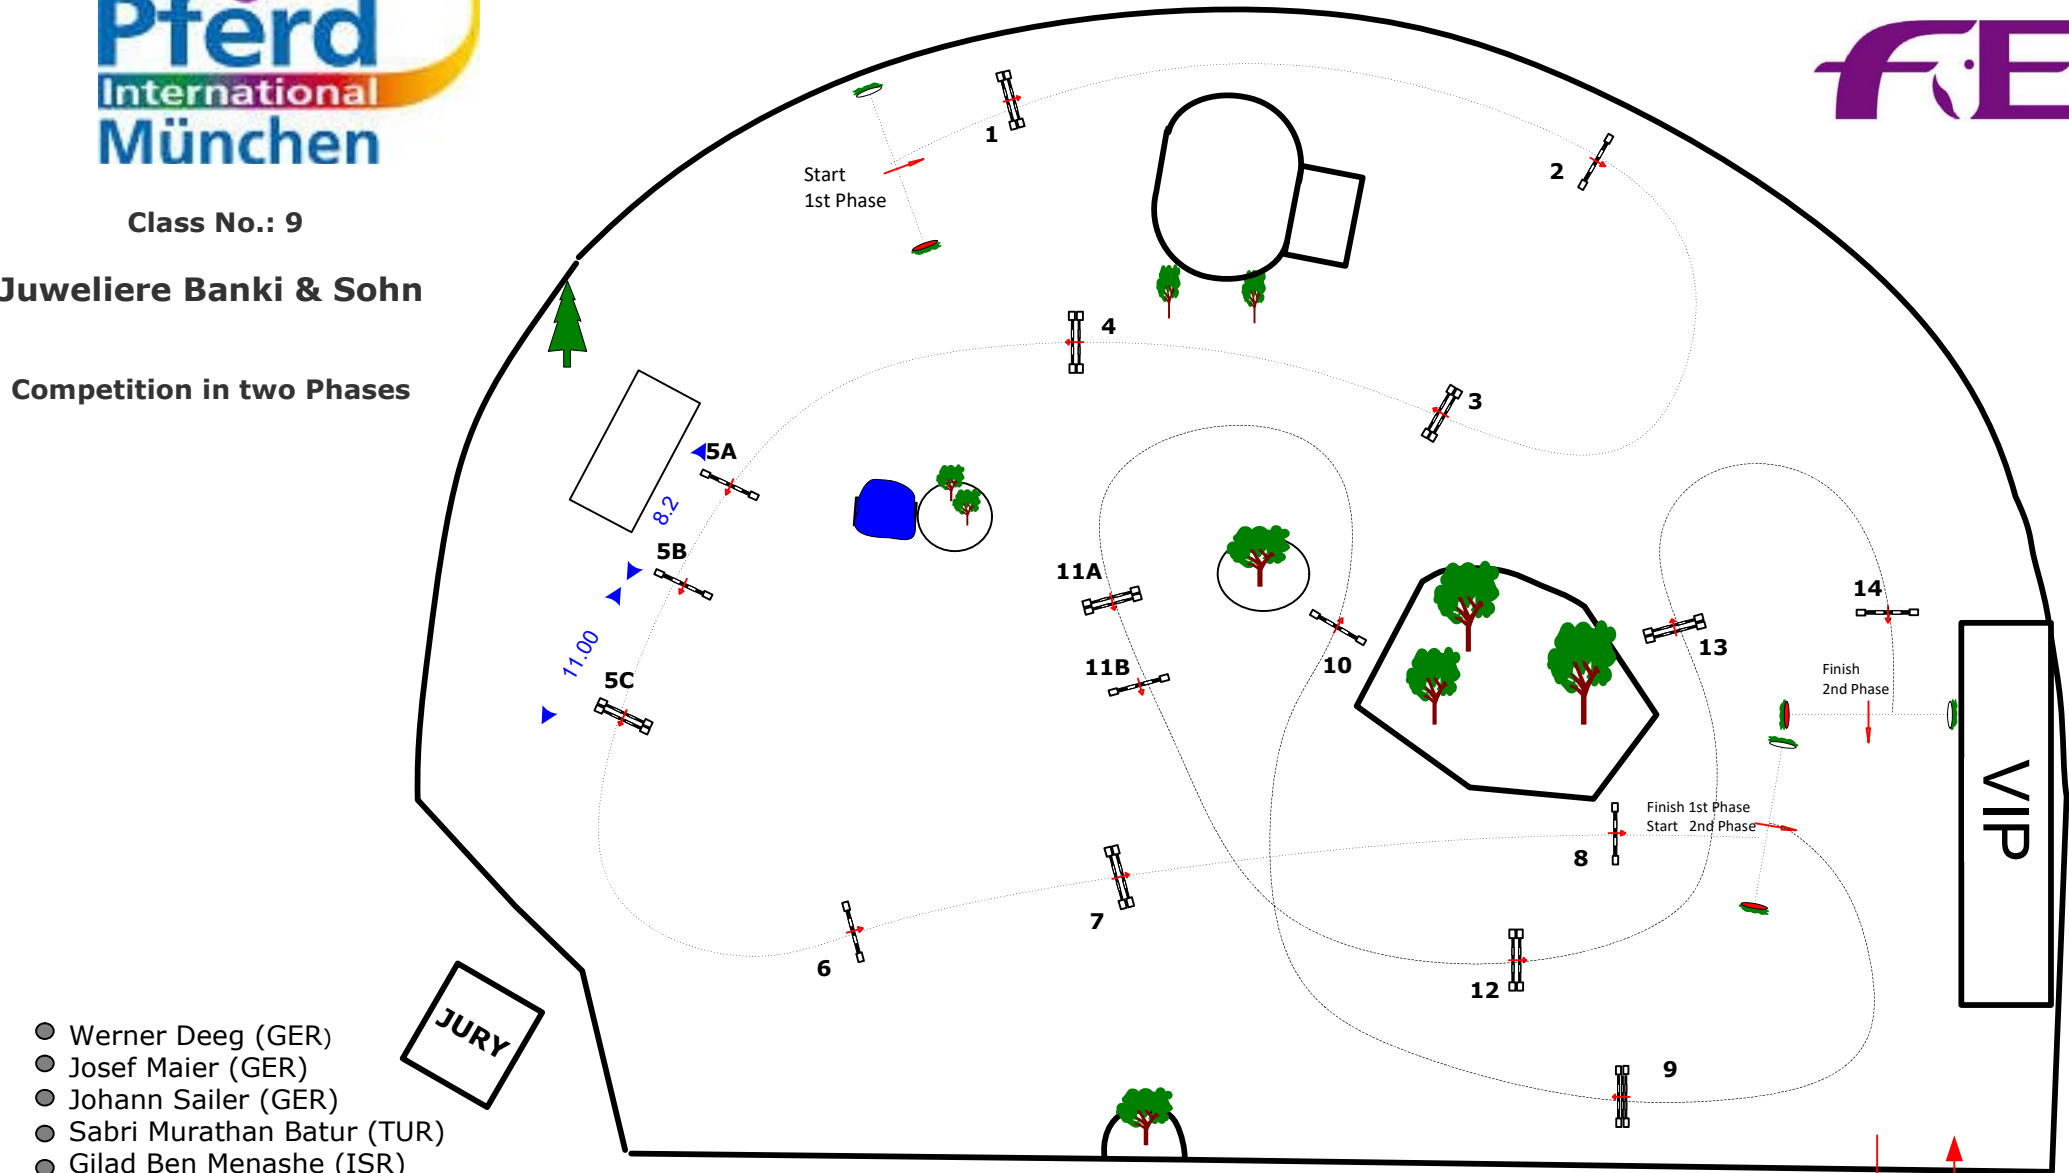

Class No.: 9

Juweliere Banki & Sohn

Competition in two Phases

- Werner Deeg (GER)
- Josef Maier (GER)
- Johann Sailer (GER)
- Sabri Murathan Batur (TUR)
- Gilad Ben Menashe (ISR)

&  
Team

Table: A  
National RG:  
FEI RG / Art. 274.5.3  
Height: 1.40 m

Speed: 350 m/min  
Length: 310 m  
Time allowed: 54 sec  
Time limit: 108 sec

Obstacles: 8  
Efforts: 10  
Penalty sec:  
Closed combination:

2nd Phase: 9-14  
Length: 280 m  
Time allowed: 48 sec  
Time limit: 96 sec