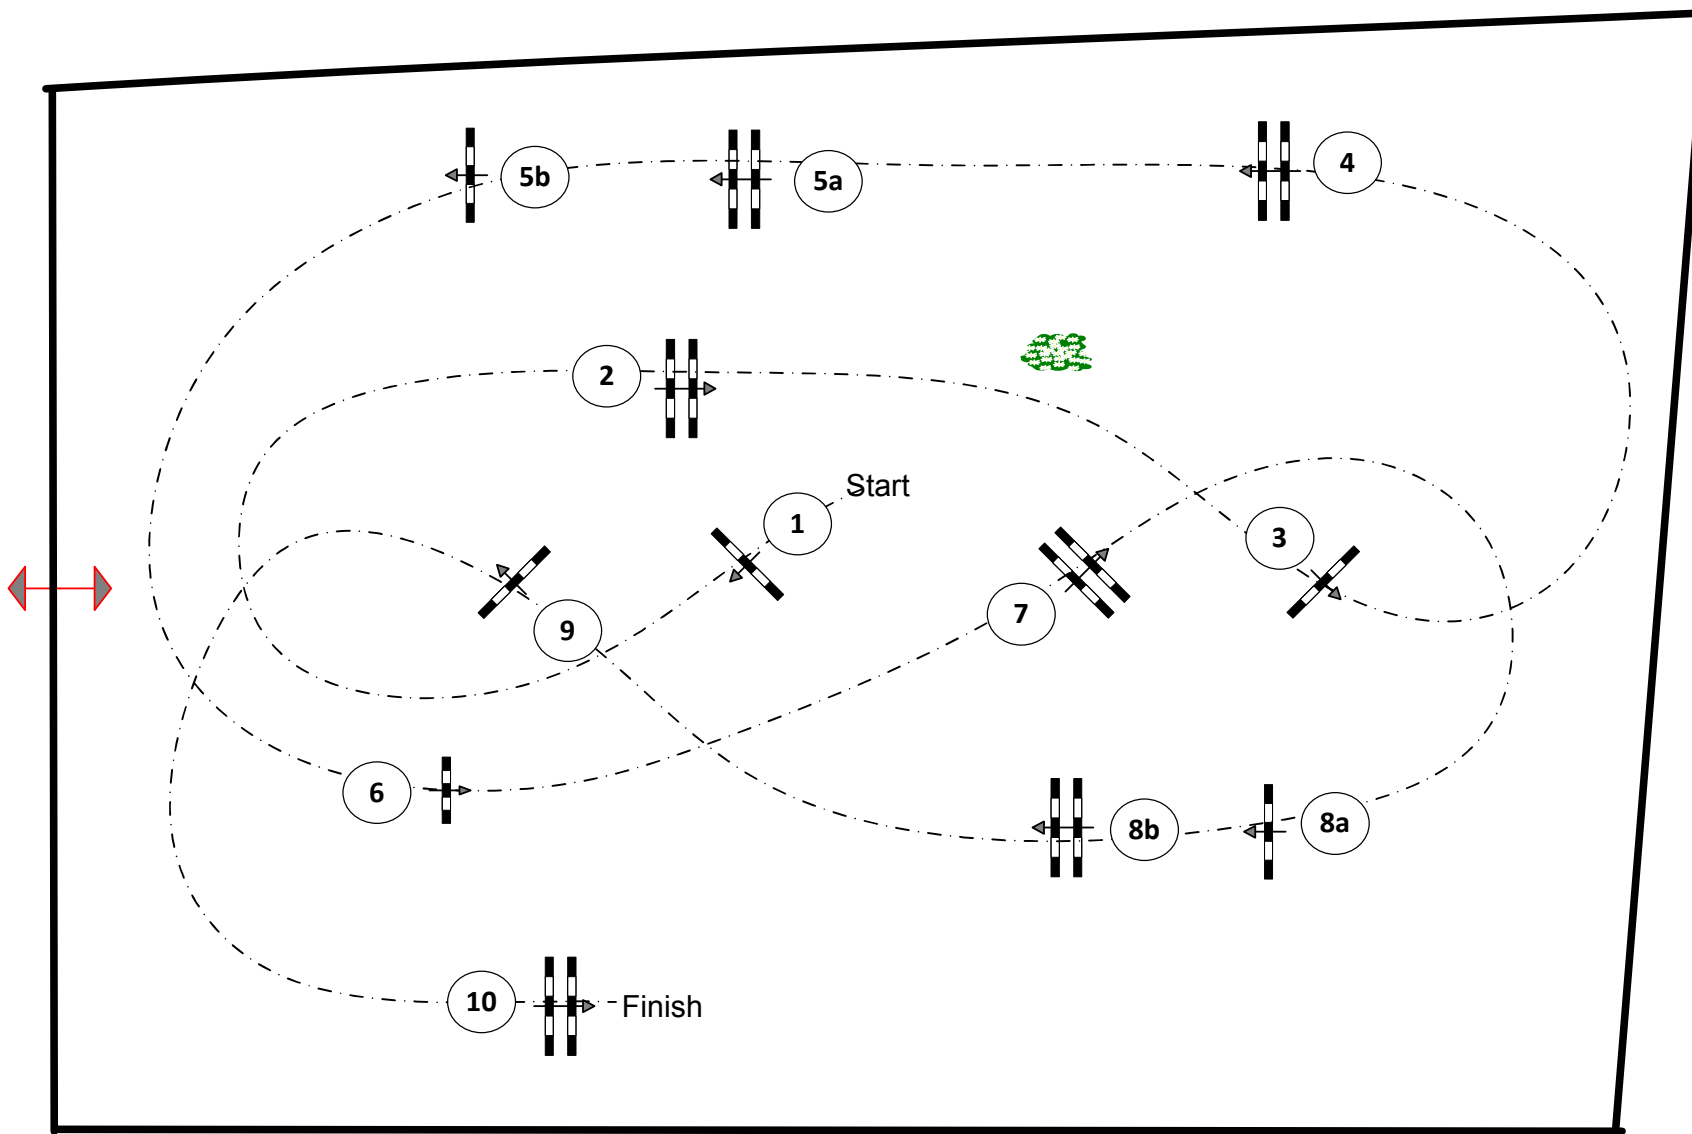

# CSI\*\*\* Spangenberg 2018

Class No.: 07

Opening class

Competition against the clock

Table:	A
FEI RG / Art.	238.2.1
Approx Height:	1,40 m
Speed:	350 m/min
Length:	430 m
Time Allowed:	74 sec
Time Limit:	148 sec
Obstacles:	10
Efforts:	12
Penalty Seconds:	
Jump-Off:	
Length:	0 m
Time Allowed:	0 sec
Time Limit:	0 sec

Course Designer  
Christian Wiegand (GER)  
Ralf Stehr (GER)  
Piotr Gospodarek