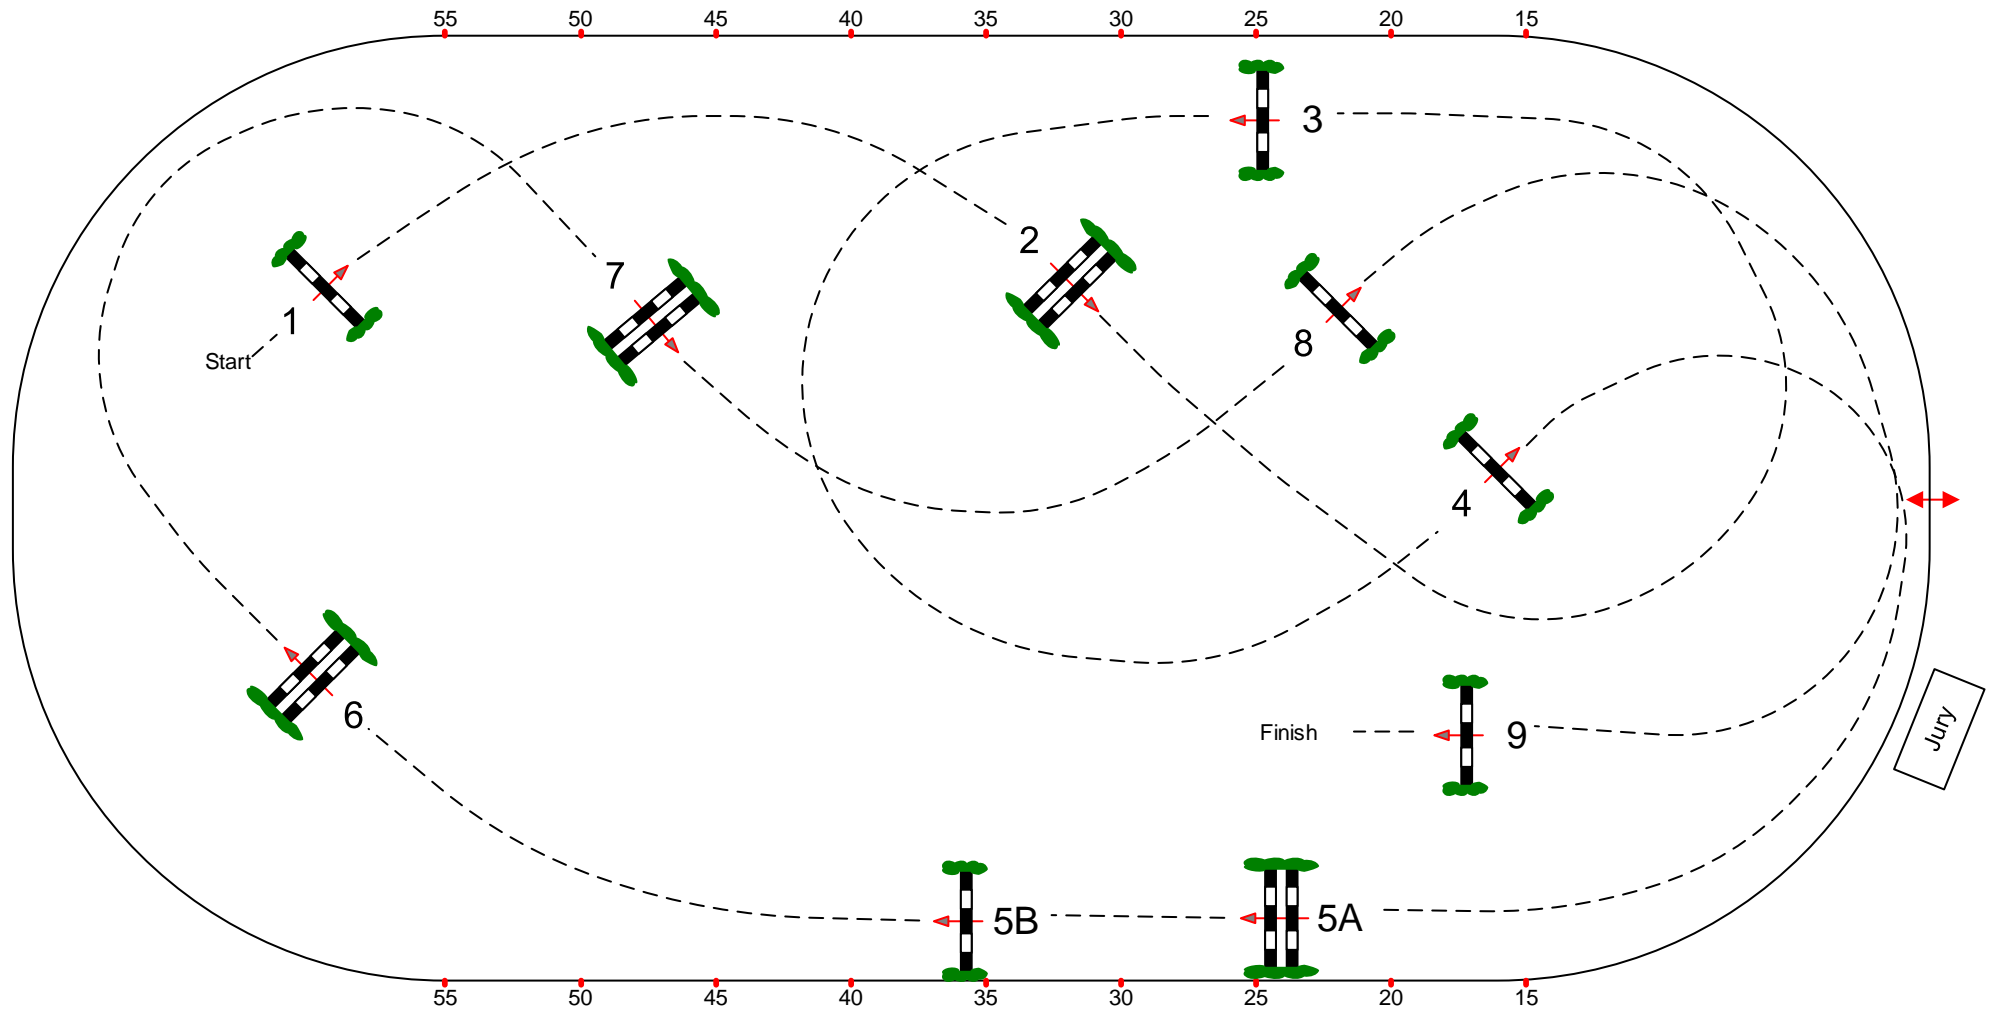

## SIGNAL IDUNA CUP

CLASS No.: 13

ESCON TOUR

COMPETITION AGAINST THE CLOCK

SAMSTAG, 9. MÄRZ 2019

START: 10:35

TABLE: A  
 NATIONAL RG:  
 FEI RG / ART. 238.2.1  
 HEIGHT: 1,15 M

SPEED: 350 M/MIN  
 LENGTH: 335 M  
 TIME ALLOWED: 58 SEC  
 TIME LIMIT: 1 16 SEC

OBSTACLES: 9  
 EFFORTS: 10  
 PENALTY SEC:  
 CLOSED COMBINATION:

COURSE DESIGNER MARTIN OTTO/GER