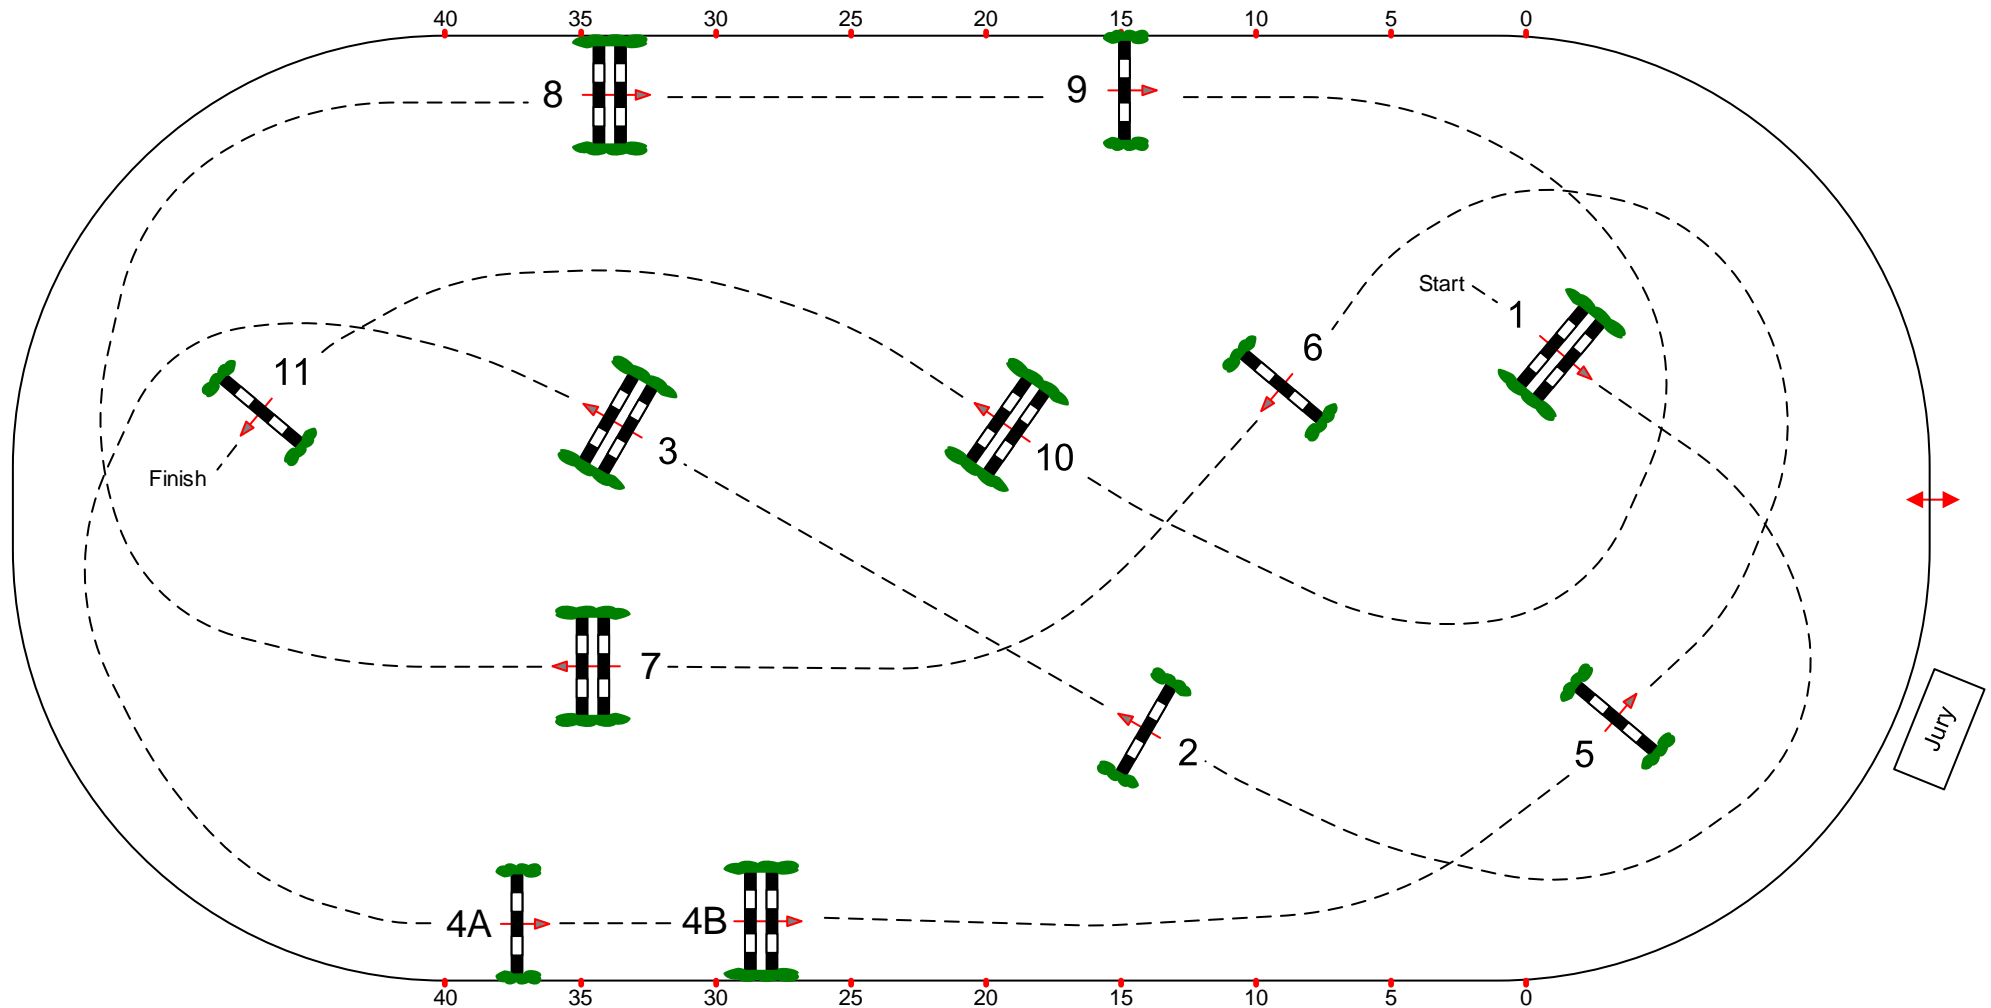

## SIGNAL IDUNA CUP

CLASS No.: 16

ESCON TOUR

COMPETITION AGAINST THE CLOCK

FREITAG, 8. MÄRZ 2019

START: 9:45

TABLE: A  
 NATIONAL RG:  
 FEI RG / ART. 238.2.1  
 HEIGHT: 1,30 M

SPEED: 350 M/MIN  
 LENGTH: 360 M  
 TIME ALLOWED: 62 SEC  
 TIME LIMIT: 124 SEC

OBSTACLES: 11  
 EFFORTS: 12  
 PENALTY SEC:  
 CLOSED COMBINATION:

COURSE DESIGNER MARTIN OTTO/GER