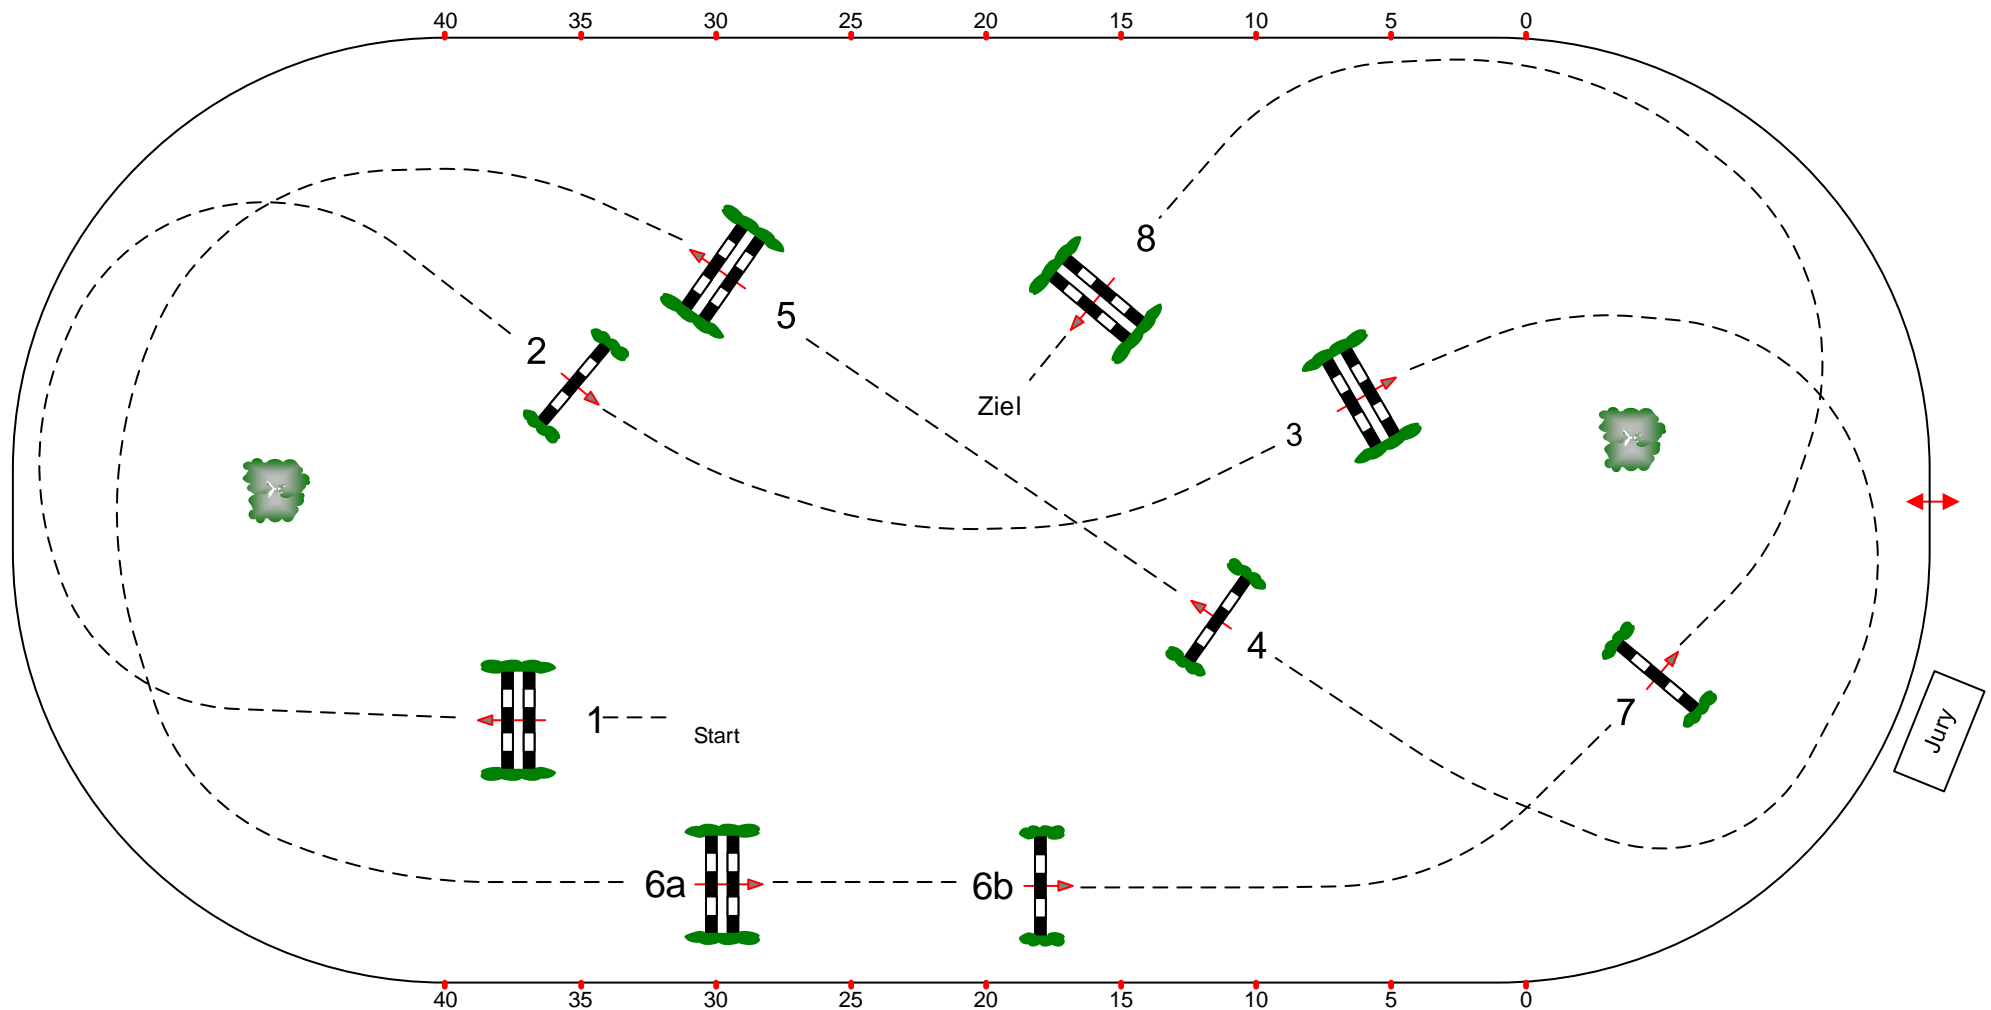

## SIGNAL IDUNA CUP

CLASS No.: 28

NATIONAL COMPETITION

STILSPRINGPRÜFUNG

SAMSTAG, 9. MÄRZ 2019

START: 16:25

TABLE: A  
 NATIONAL RG: 520.3.A  
 FEI RG / ART.  
 HEIGHT: 1,05 M

SPEED: 350 M/MIN  
 LENGTH: 330 M  
 TIME ALLOWED: 57 SEC  
 TIME LIMIT: 114 SEC

OBSTACLES: 8  
 EFFORTS: 9  
 PENALTY SEC:  
 CLOSED COMBINATION:

COURSE DESIGNER MARTIN OTTO/GER