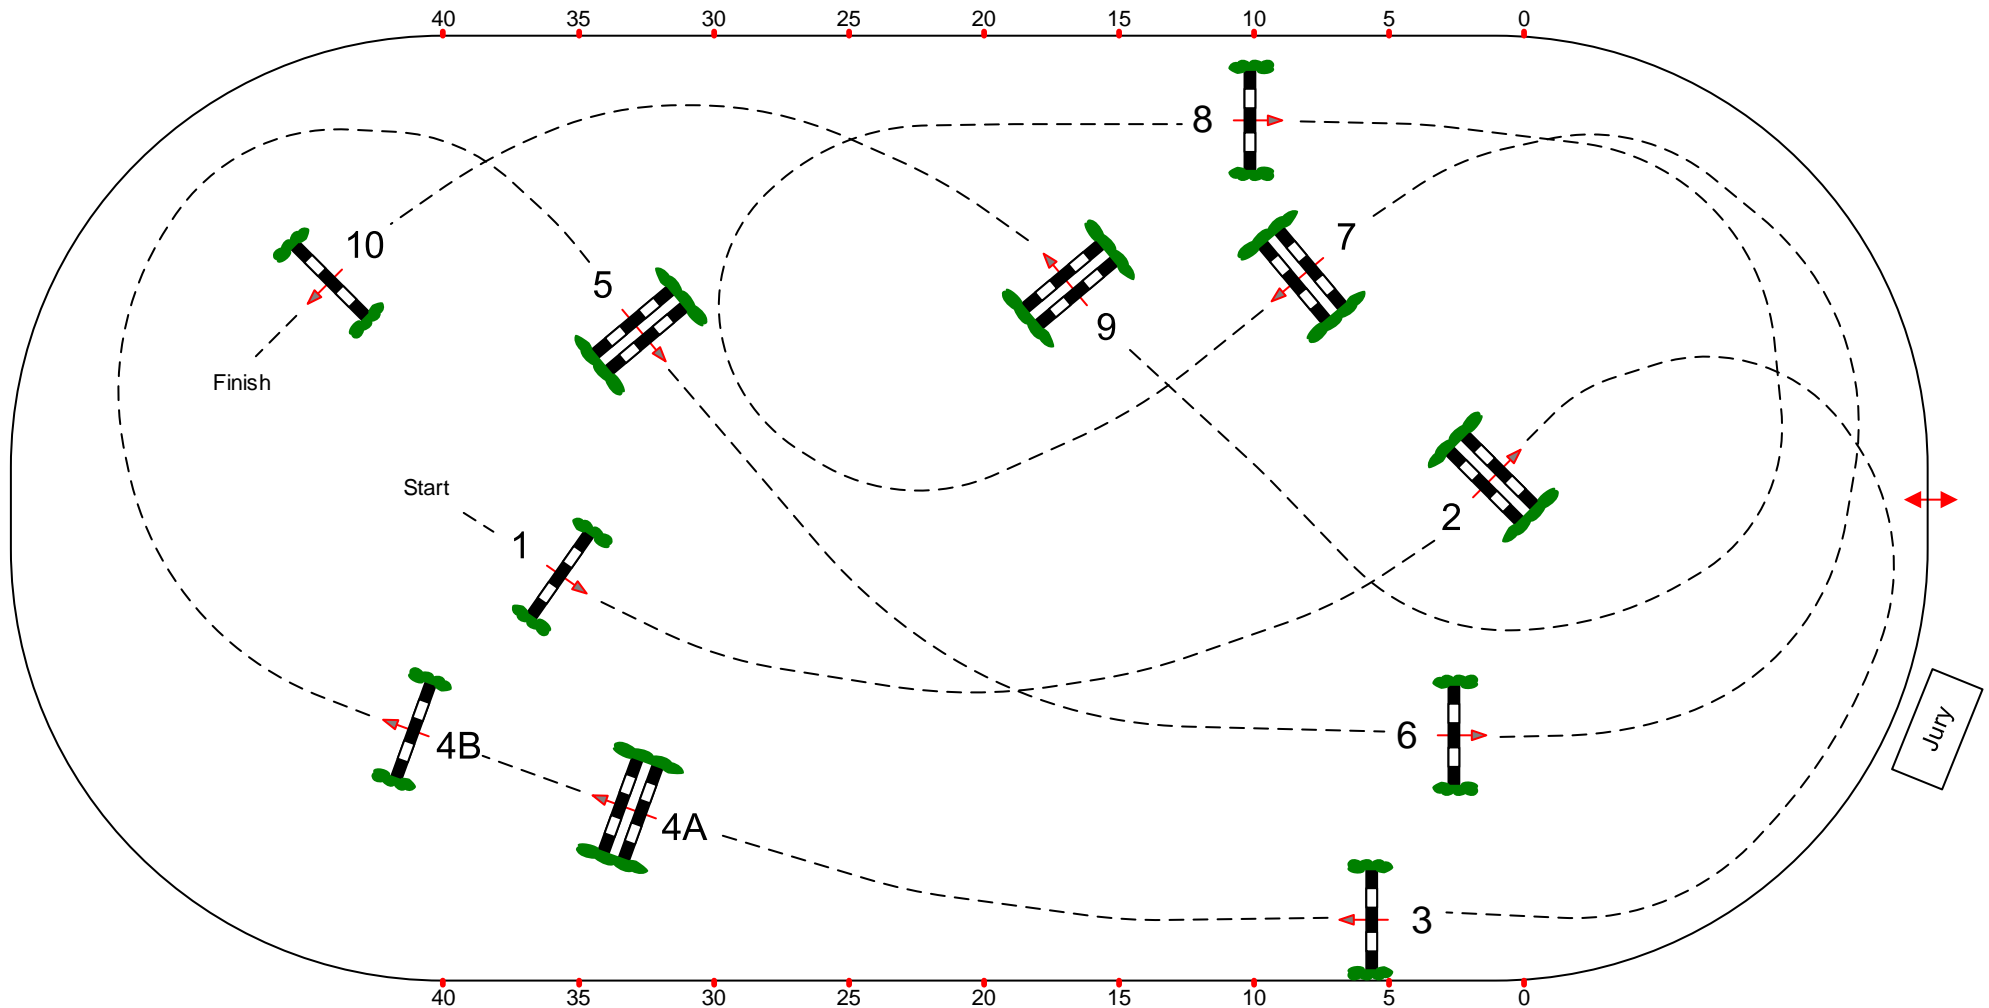

DORTMUND 2019 - CSI 4* -

SIGNAL IDUNA CUP

CLASS No.: 02

SMALL TOUR

COMPETITION AGAINST THE CLOCK

SAMSTAG, 9. MÄRZ 2019

START: 9:10

TABLE: A
 NATIONAL RG:
 FEI RG / ART. 238.2.1
 HEIGHT: 1,40 M

SPEED: 350 M/MIN
 LENGTH: 365 M
 TIME ALLOWED: 63 SEC
 TIME LIMIT: 126 SEC

OBSTACLES: 10
 EFFORTS: 11
 PENALTY SEC:
 CLOSED COMBINATION:

COURSE DESIGNER MARTIN OTTO/GER