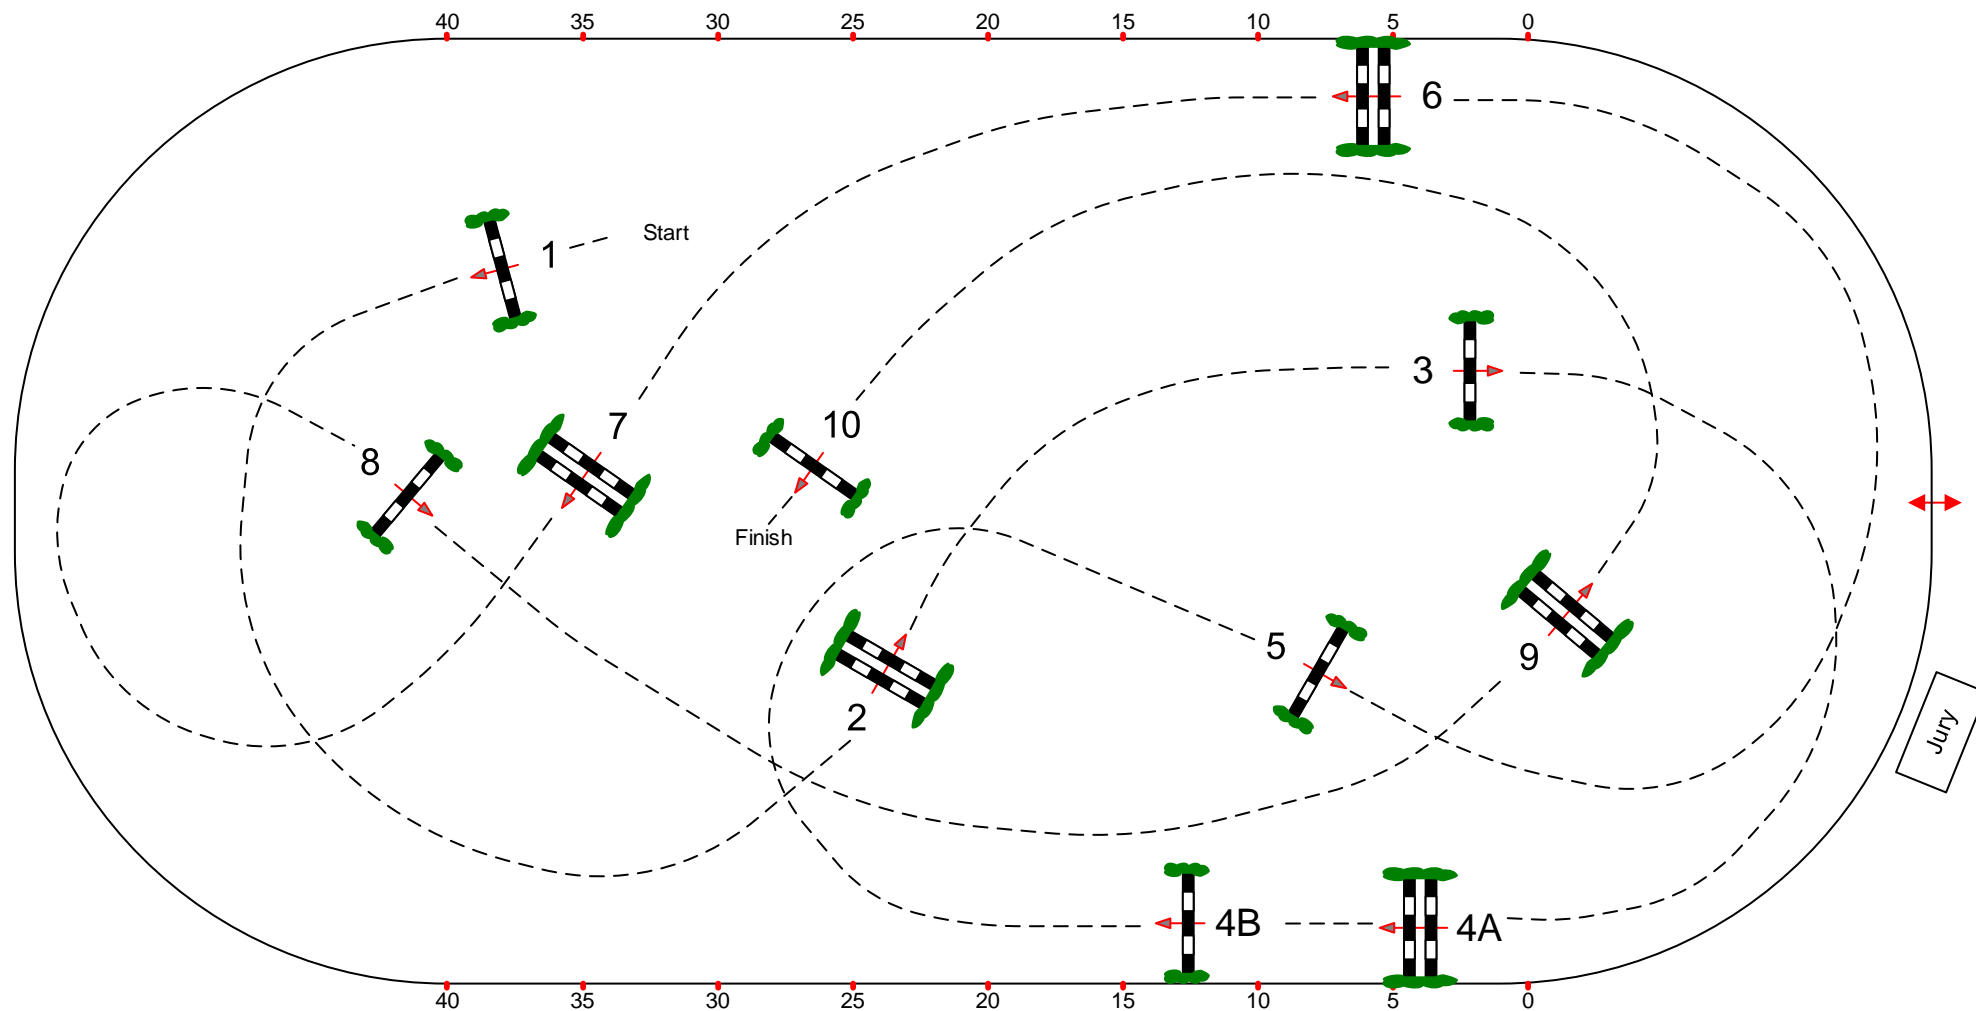

DORTMUND 2019 - CSI 4* -

SIGNAL IDUNA CUP

CLASS No.: 5

SMALL TOUR

SPEED AND HANDINESS

SONNTAG, 10. MÄRZ 2019

START: 17:00

TABLE: A
 NATIONAL RG:
 FEI RG / ART. 239/263
 HEIGHT: 1,45 M

SPEED: 350 M/MIN
 LENGTH: 0 M
 TIME ALLOWED: 0 SEC
 TIME LIMIT: 120 SEC

OBSTACLES: 10
 EFFORTS: 11
 PENALTY SEC:
 CLOSED COMBINATION:

1ST JUMP-OFF:
 LENGTH: M
 TIME ALLOWED: 48 SEC
 TIME LIMIT: 96 SEC

COURSE DESIGNER MARTIN OTTO/GER