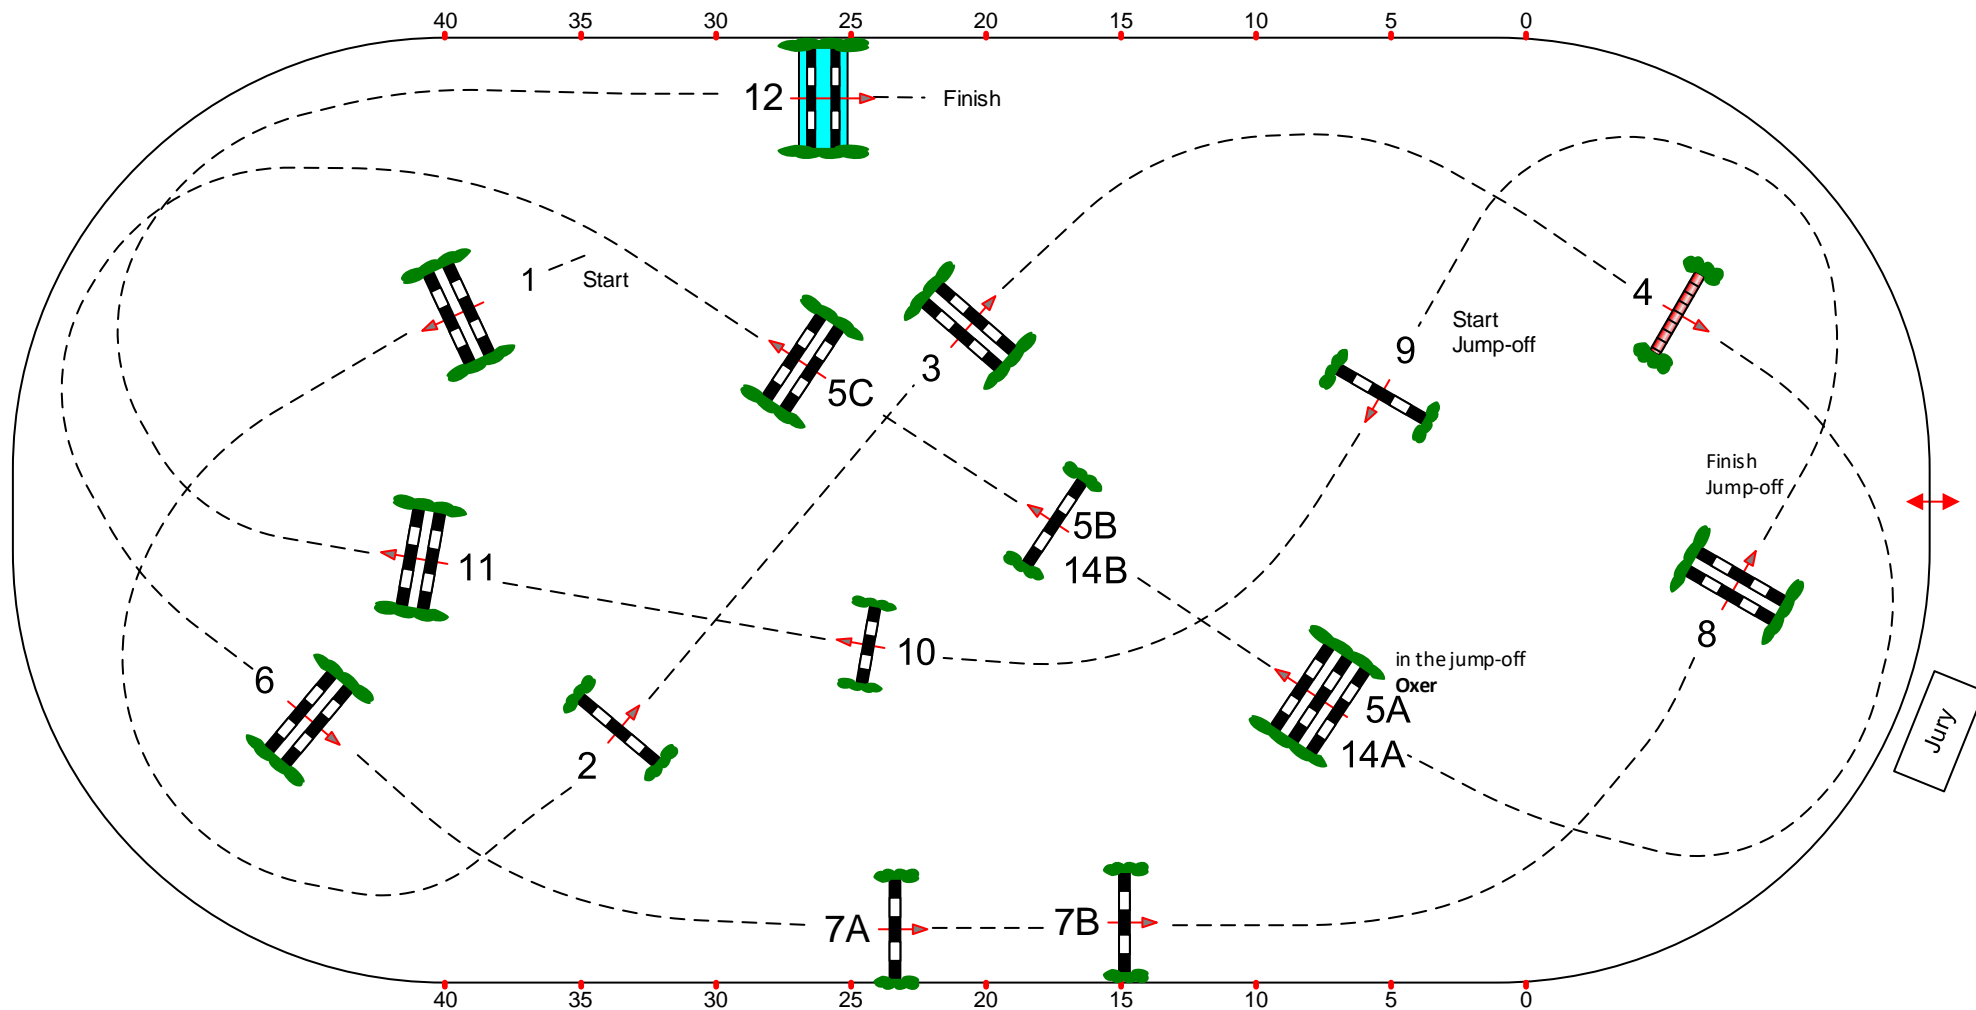

## SIGNAL IDUNA CUP

CLASS No.: 06

PRIX OF NRW

COMPETITION WITH ONE JUMP-OFF

FREITAG, 8. MÄRZ 2019

START: 19:00

TABLE: A  
 NATIONAL RG:  
 FEI RG / ART. 238.2.2  
 HEIGHT: 1,50 M

SPEED: 350 M/MIN  
 LENGTH: 360 M  
 TIME ALLOWED: 62 SEC  
 TIME LIMIT: 124 SEC

OBSTACLES: 13  
 EFFORTS: 16  
 PENALTY SEC:  
 CLOSED COMBINATION:

1ST JUMP-OFF: 9-11-2-4-14A-14B-7A-8  
 LENGTH: 270 M  
 TIME ALLOWED: 47 SEC  
 TIME LIMIT: 94 SEC

COURSE DESIGNER MARTIN OTTO/GER