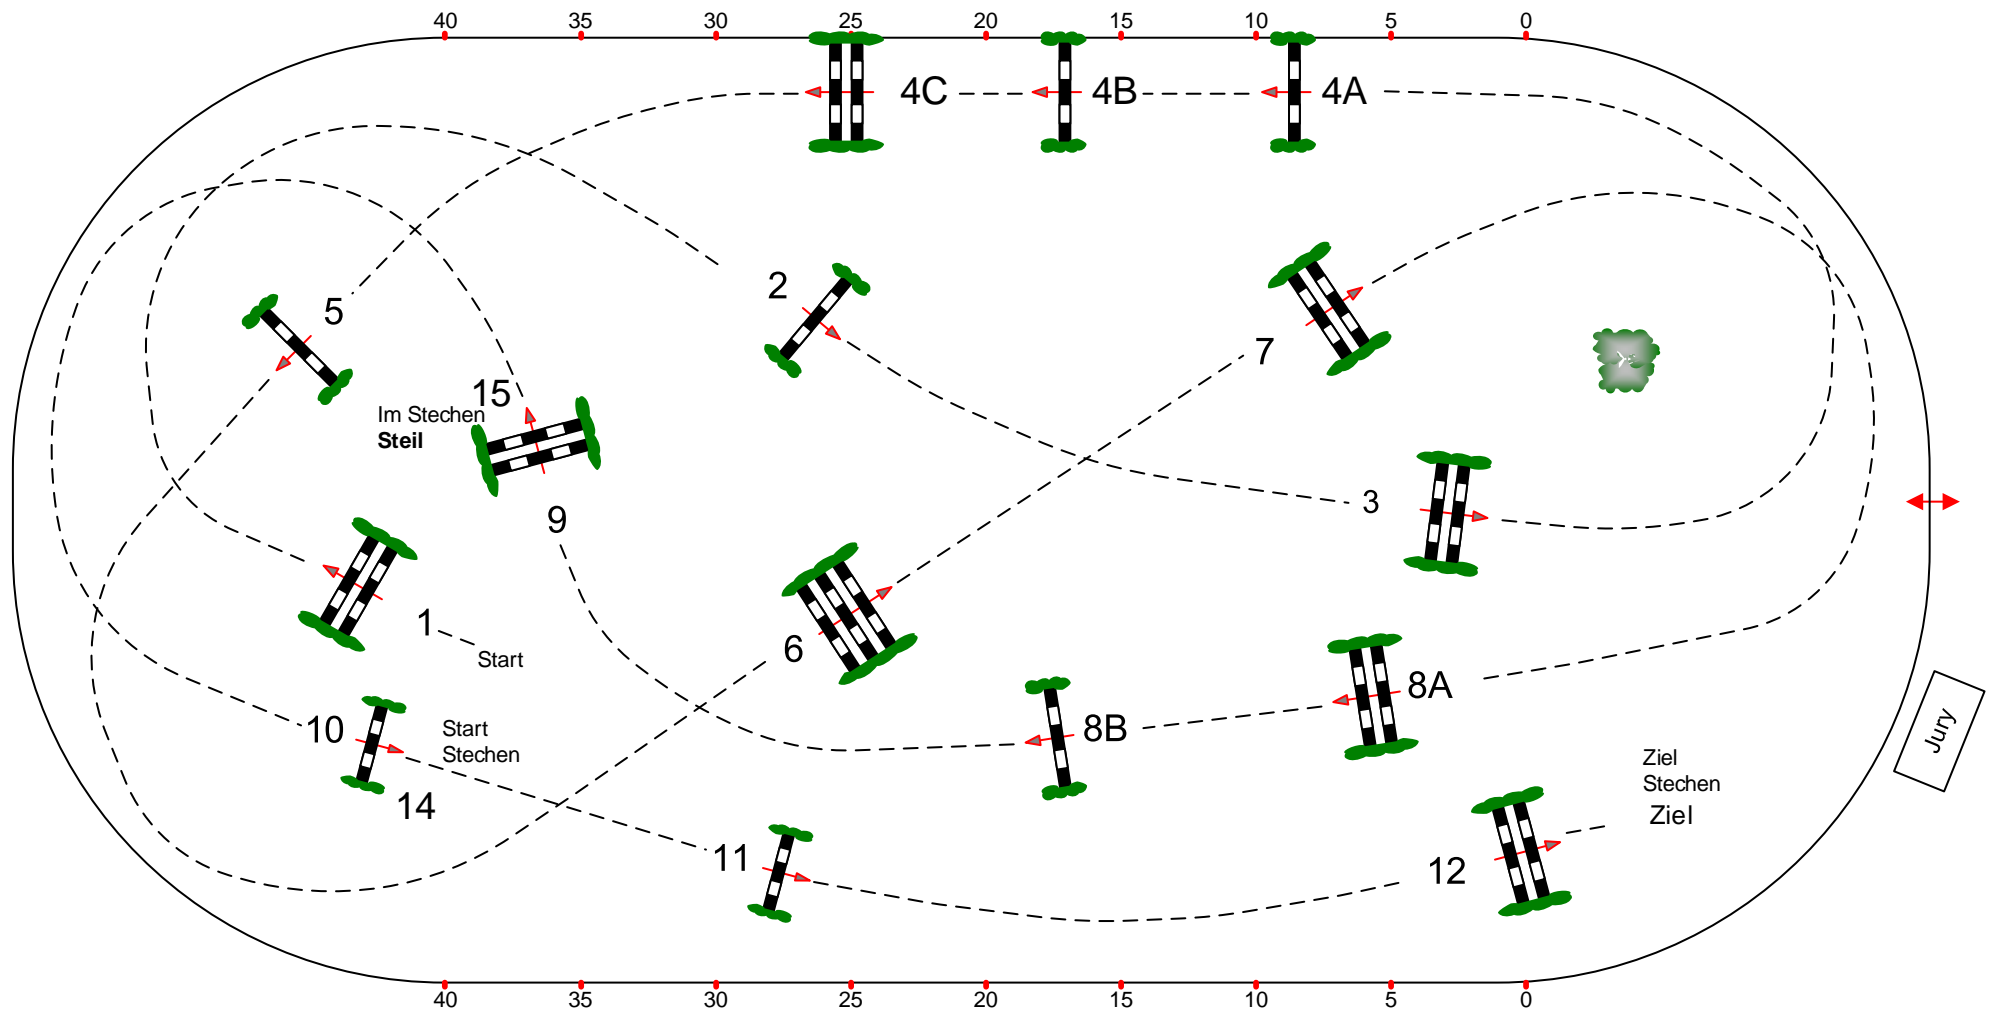

DORTMUND 2019 - CSI 4* -

SIGNAL IDUNA CUP

CLASS No.: 07

CHAMPIONAT SIGNAL IDUNA

COMPETITION WITH ONE JUMP-OFF

SAMSTAG, 9. MÄRZ 2019

START: 13:20

TABLE: A
 NATIONAL RG:
 FEI RG / ART. 238.2.2
 HEIGHT: 1,50 M

SPEED: 350 M/MIN
 LENGTH: 365 M
 TIME ALLOWED: 63 SEC
 TIME LIMIT: 126 SEC

OBSTACLES: 13
 EFFORTS: 16
 PENALTY SEC:
 CLOSED COMBINATION:

1ST JUMP-OFF: 14-2-4C-7-8A-8B-1-15-12
 LENGTH: 290 M
 TIME ALLOWED: 50 SEC
 TIME LIMIT: 100 SEC

COURSE DESIGNER MARTIN OTTO/GER