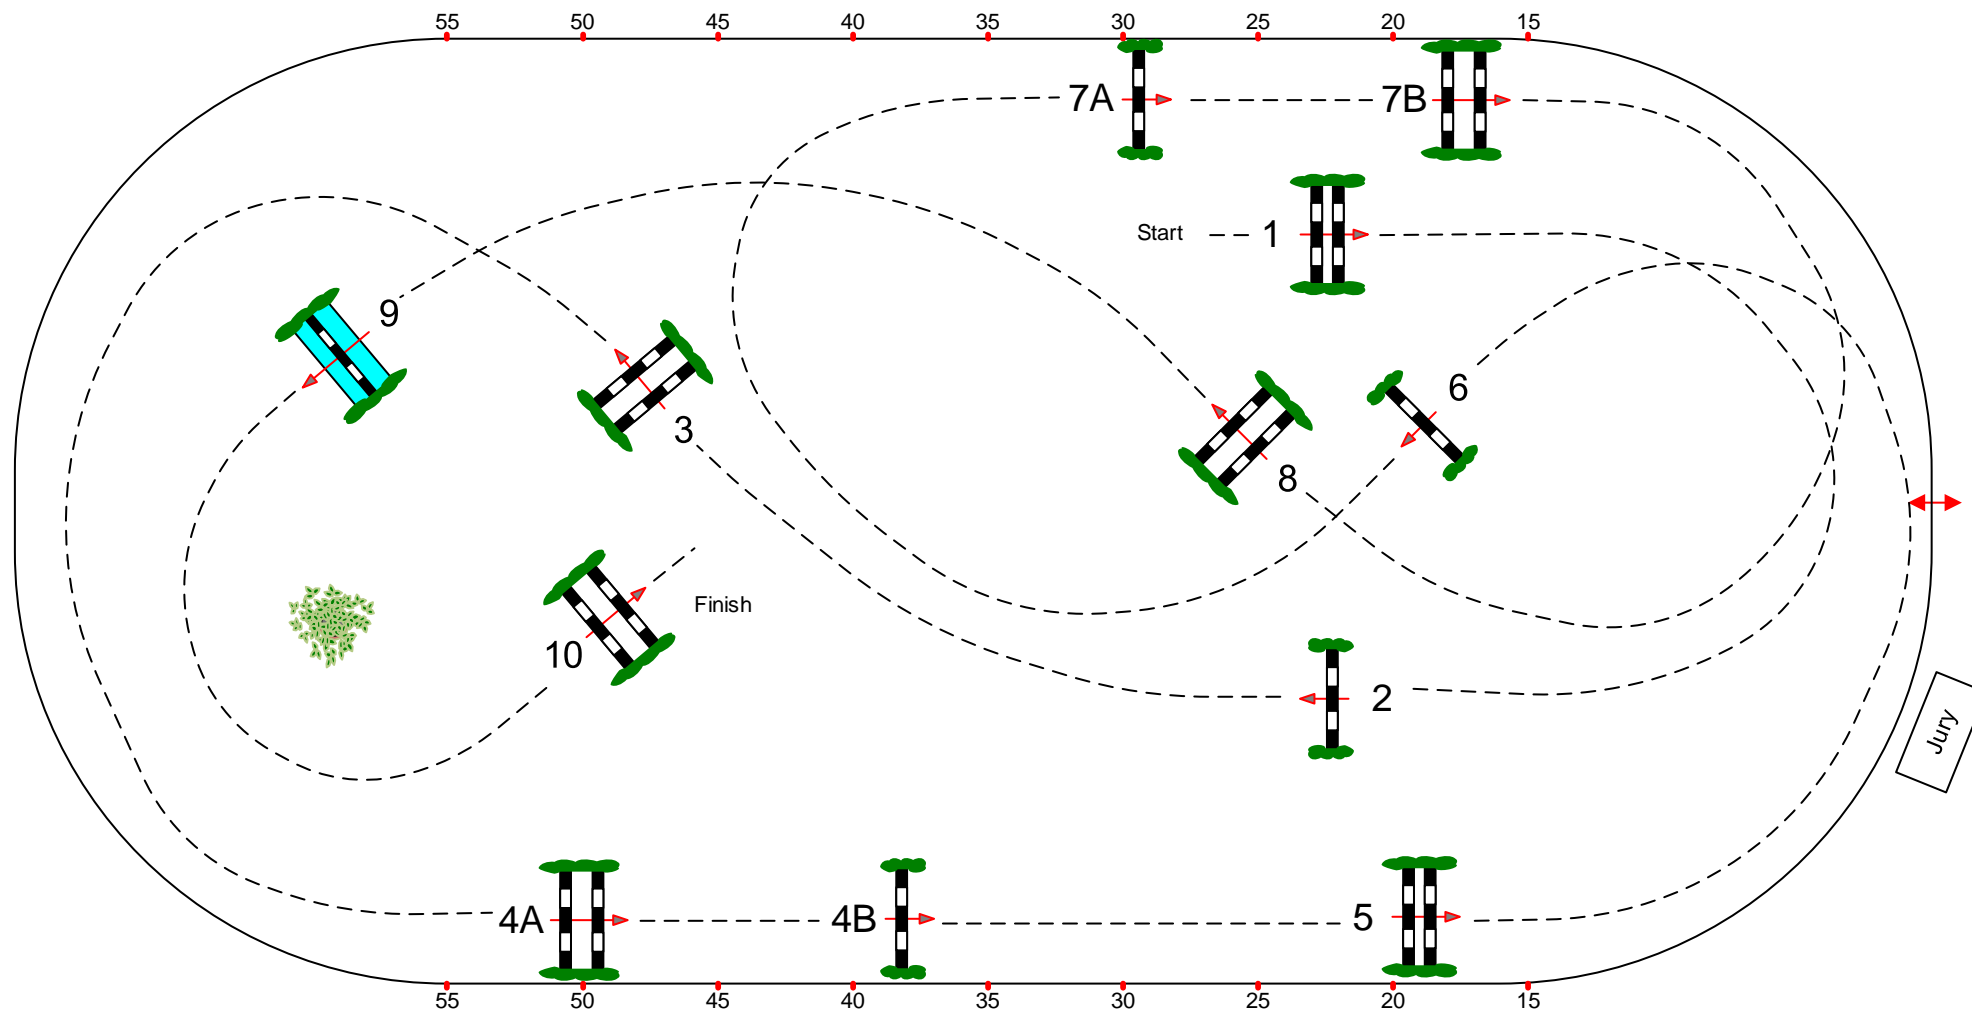

## SIGNAL IDUNA CUP

CLASS No.: 09

YOUNGSTER TOUR

COMPETITION AGAINST THE CLOCK

FREITAG, 8. MÄRZ 2019

START: 22:10

TABLE: A  
 NATIONAL RG:  
 FEI RG / ART. 238.2.1  
 HEIGHT: 1,40 M

SPEED: 350 M/MIN  
 LENGTH: 370 M  
 TIME ALLOWED: 64 SEC  
 TIME LIMIT: 128 SEC

OBSTACLES: 10  
 EFFORTS: 12  
 PENALTY SEC:  
 CLOSED COMBINATION:

1 ST JUMP-OFF:  
 LENGTH: 0 M  
 TIME ALLOWED: 0 SEC  
 TIME LIMIT: 0 SEC

COURSE DESIGNER MARTIN OTTO/GER