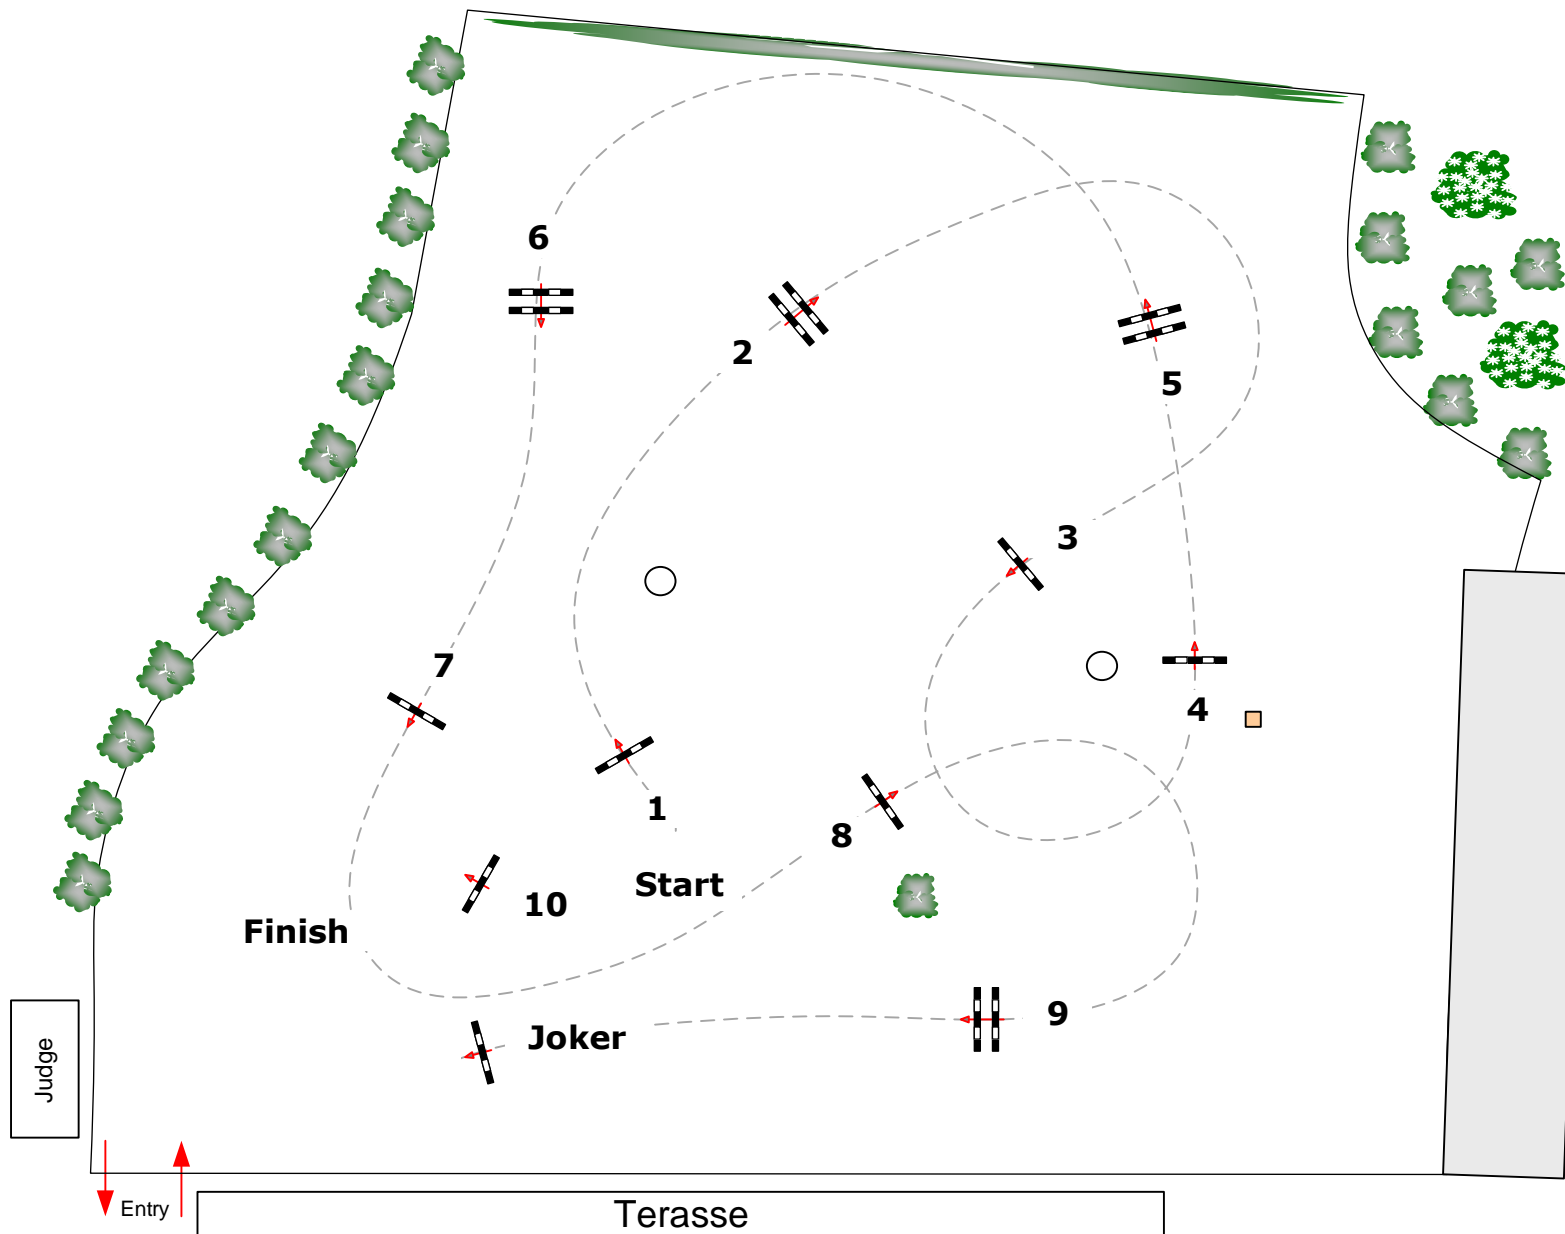

ESCHWEILER (GER) 15. -17. April 2019

CSI2* - CSIL1* - CSIYH1*

23

COMPETITION NO. 23

Ladies Tour

Accumulator Competition

Tuesday, 16.04.2019

Table:
National RG:
FEI RG / Art. 269 1, 2, 3, 5
Height: 1.35 m

Speed: 375 m/min

Length: 370 m
Time allowed: 60 sec
Time limit: 120 sec

1st Jump-off:

Length: 0 m
Time allowed: 0 sec
Time limit: 0 sec