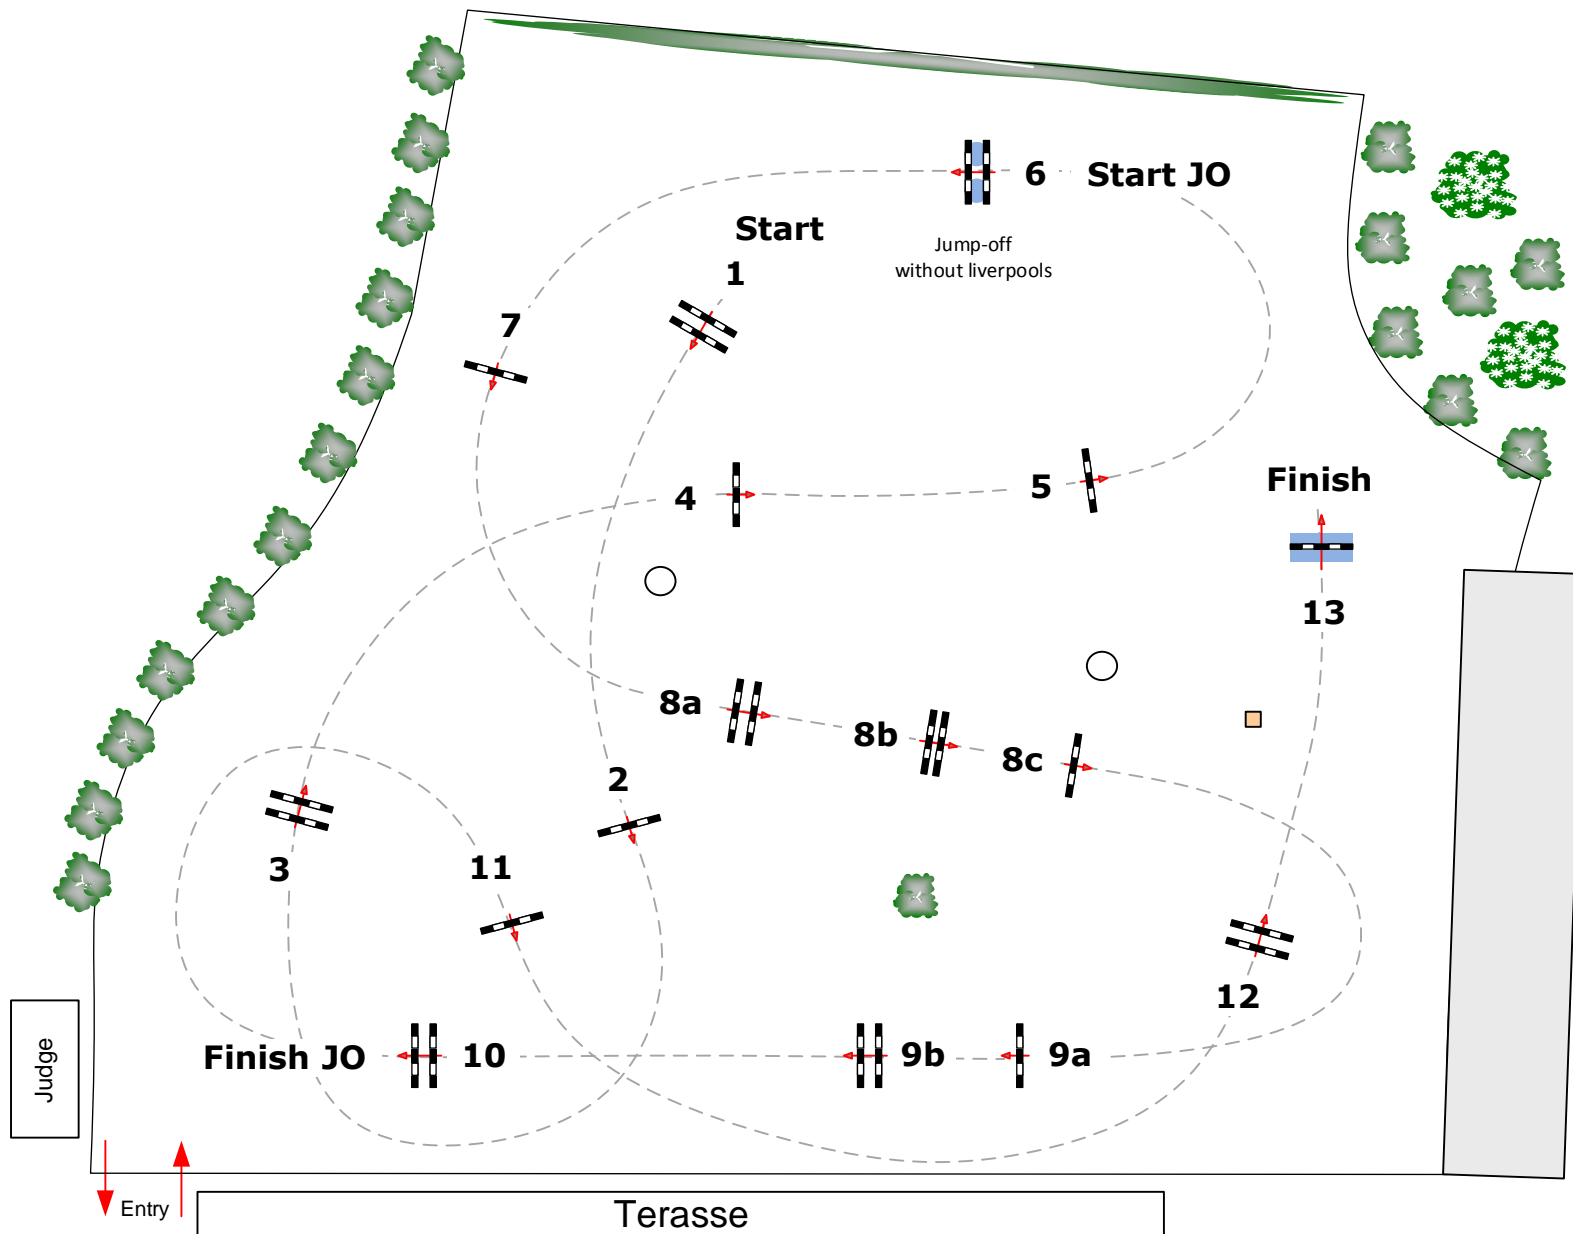

ESCHWEILER (GER) 20.-23. April 2019

CSI3* - CSI1* - CSIL1* - CSIYH1*

6

Jump off 6-2-3-4-7-8b-8c-9a-10

COMPETITION NO. 06

Diamond Tour

Competition with Jump off

Tuesday, 23.04.2019

Table: A

National RG:

FEI RG / Art. 238.2.2

Height: 1,50 m

Speed: 400 m/min

Length: 545 m

Time allowed: 82 sec

Time limit: 164 sec

1st Jump-off:

6-2-3-4-7-8b-8c-9a-10

Length: 400 m

Time allowed: 60 sec

Time limit: 120 sec