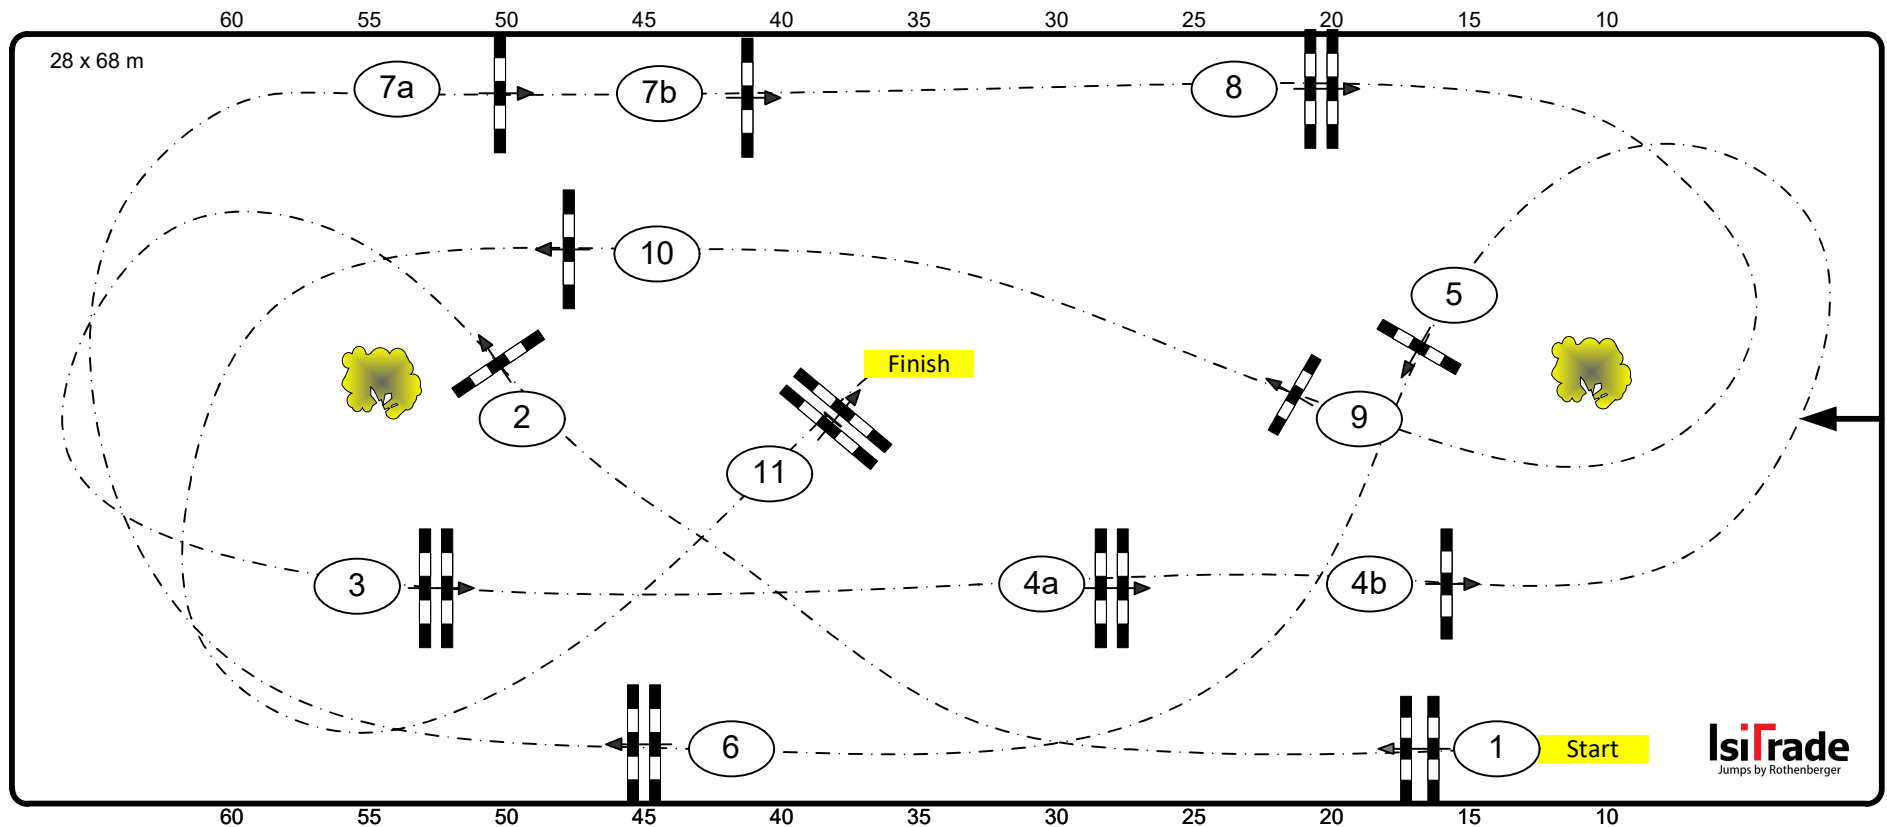

Class No.: 1

Opening Competition

Competition against the clock

Table: A
National RG:
FEI RG / Art. 238.2.1
Height: 1,40 m

Speed: 350 m/min
Length: 380 m
Time allowed: 66 sec
Time limit: 132 sec

Obstacles:
Efforts:
Penalty sec:
Closed combination: