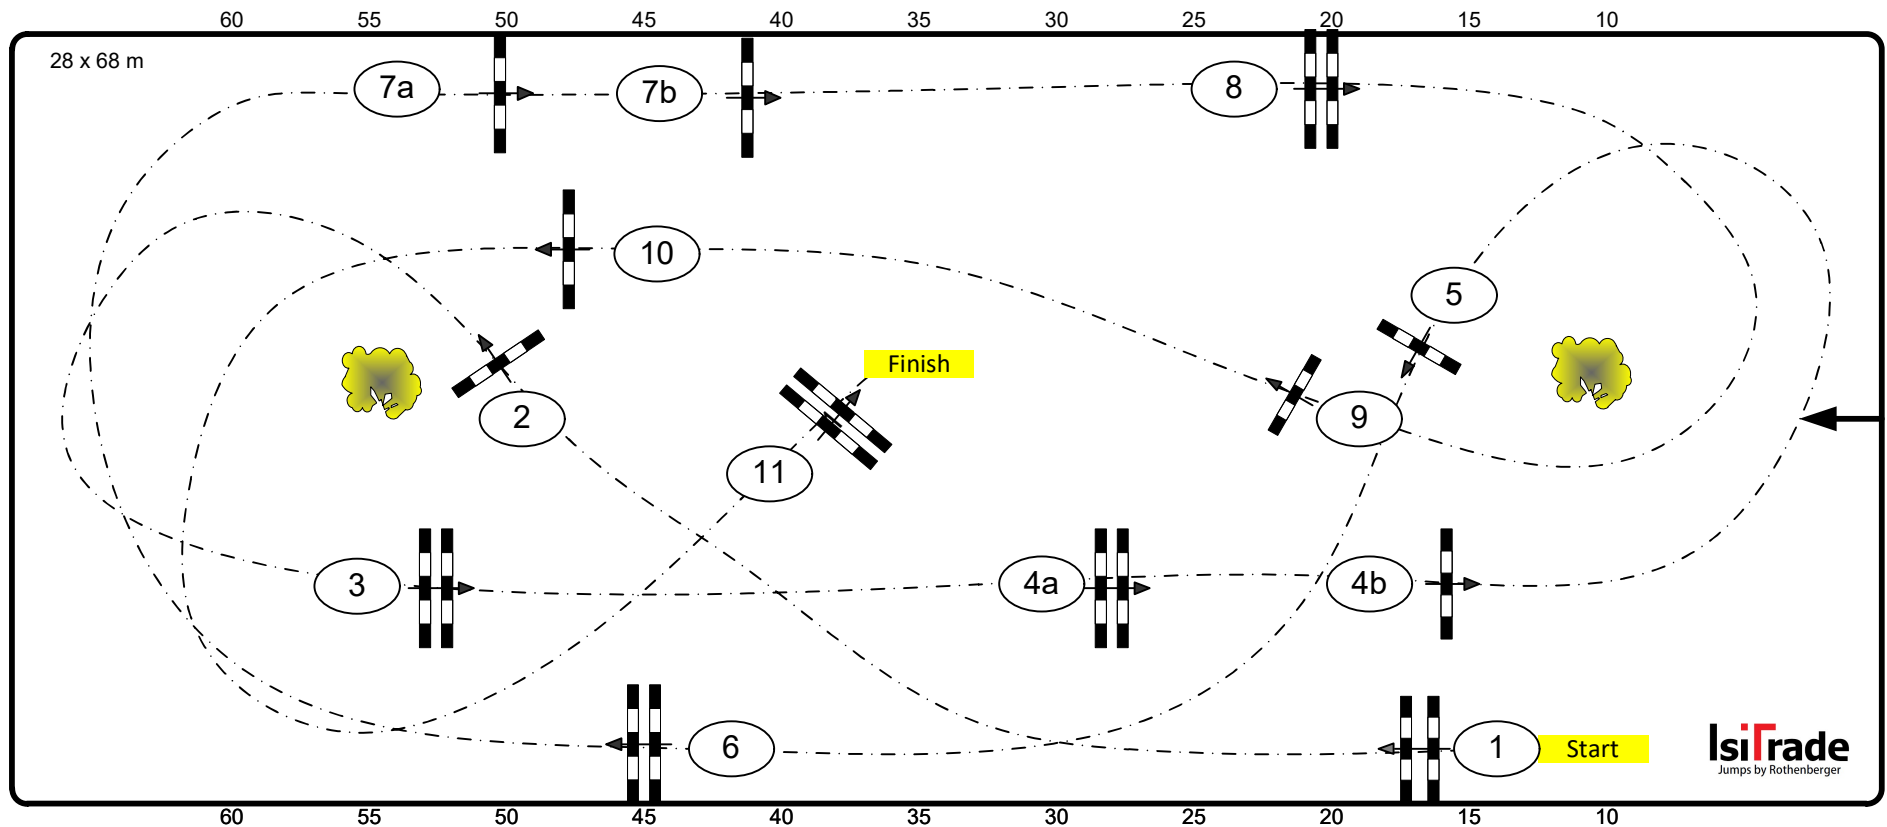

Class No.: 1

Opening Competition

Competition against the clock

Table: A
National RG:
FEI RG / Art. 238.2.1
Height: 1,40 m

Speed: 350 m/min
Length: 380 m
Time allowed: 66 sec
Time limit: 132 sec

Obstacles:
Efforts:
Penalty sec:
Closed combination:

IsiGrade
Jumps by Rothenberger

Frank Rothenberger / Christian Wiegand

Internationales Festhallen Reitturnier 2019

Class No.: 1

Opening Competition

Competition against the clock

Table: A
National RG:
FEI RG / Art. 238.2.1
Height: 1,40 m