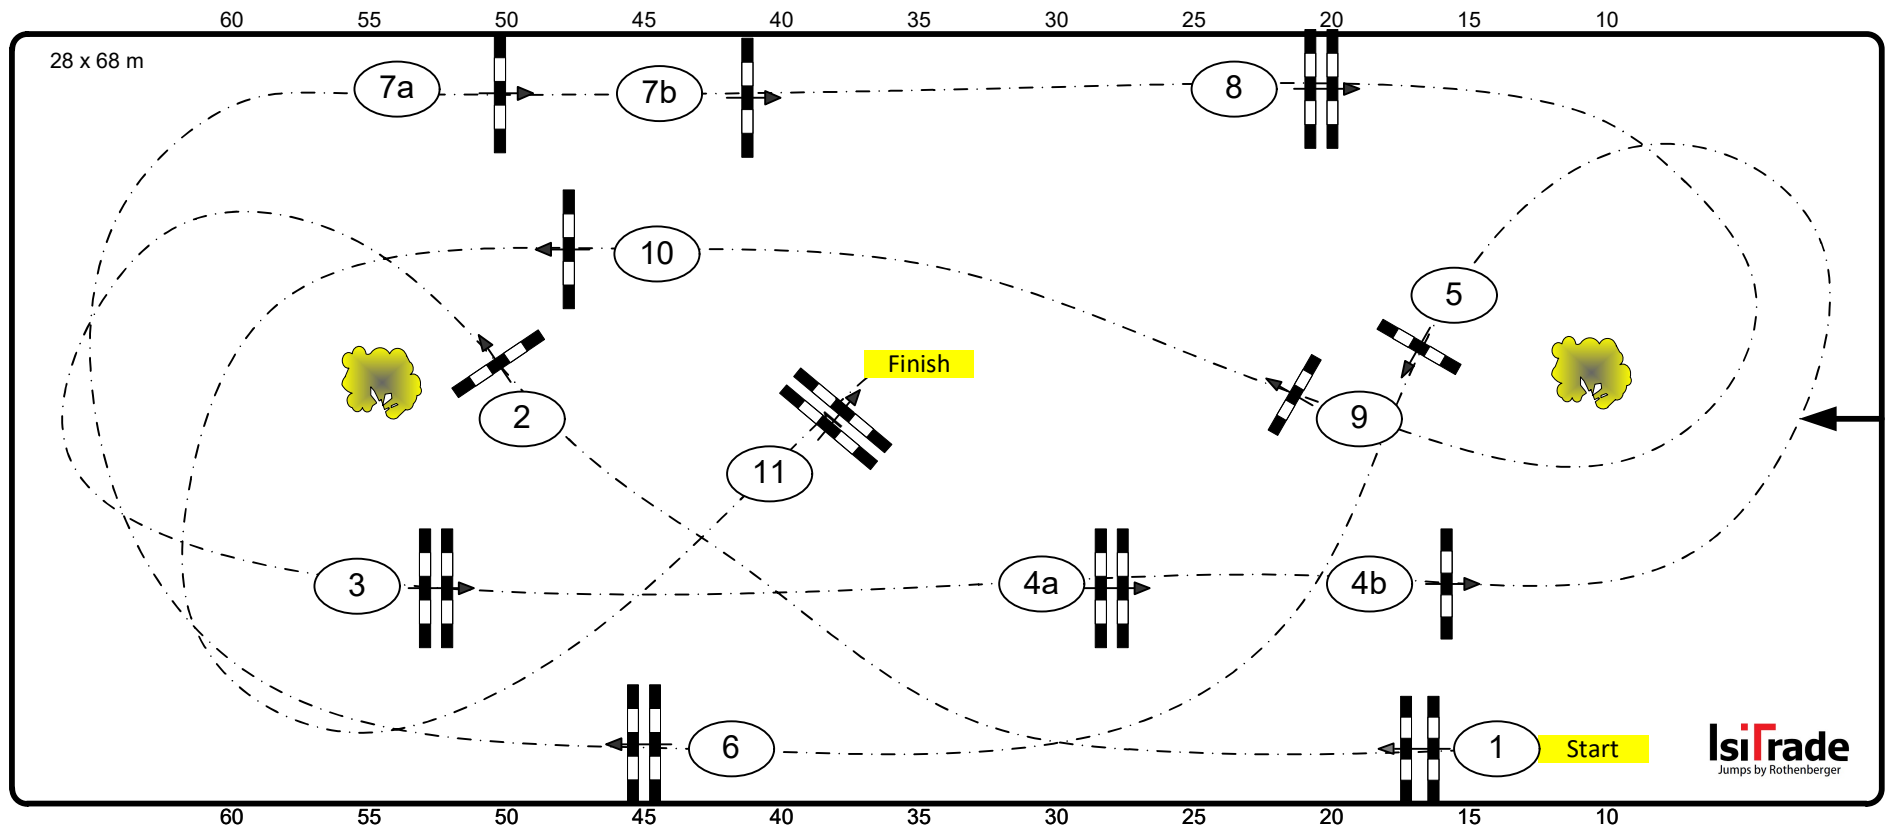

Internationales Festhallen Reitturnier 2019

Class No.: 1

Opening Competition

Competition against the clock

Table: A
National RG:
FEI RG / Art. 238.2.1
Height: 1,40 m

Speed: 350 m/min
Length: 380 m
Time allowed: 66 sec
Time limit: 132 sec

Obstacles:
Efforts:
Penalty sec:
Closed combination:

Frank Rothenberger / Christian Wiegand

Internationales Festhallen Reitturnier 2019

Class No.: 1

Opening Competition

Competition against the clock

Table: A
National RG:
FEI RG / Art. 238.2.1
Height: 1,40 m