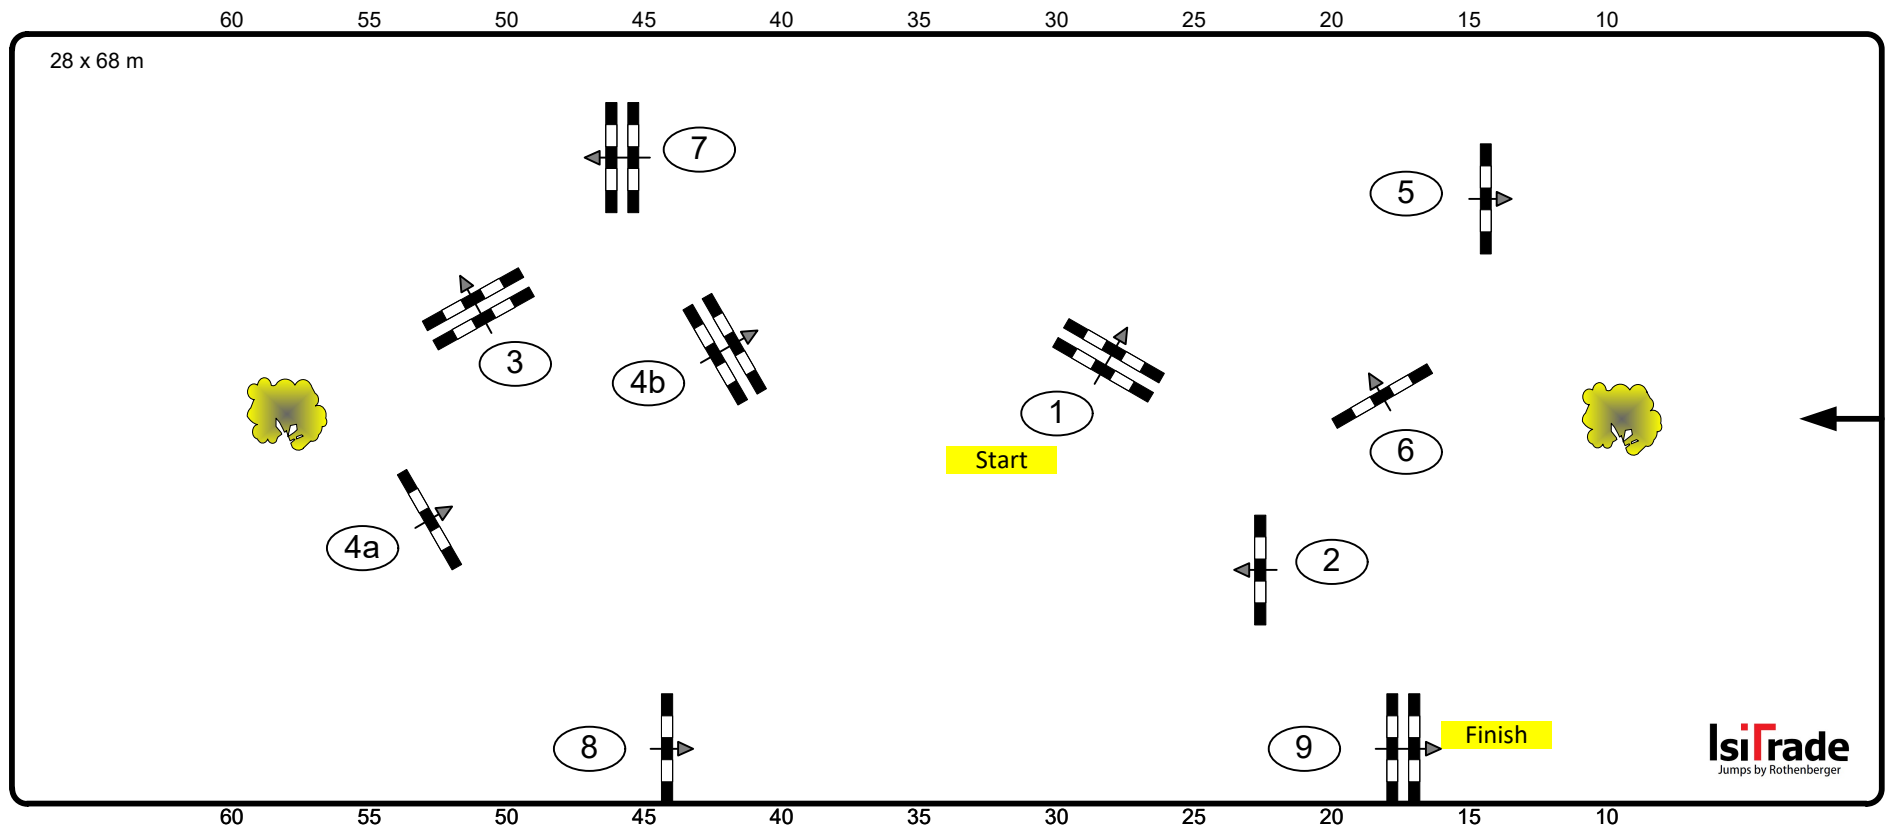

Class No.: 32

Young Riders

Stilspringprüfung KL. M** mit Pferdewechsel

Table: A
National RG: 520,3a
FEI RG / Art.
Height: 1,35 m

Speed: 350 m/min
Length: 335 m
Time allowed: 58 sec
Time limit: 116 sec

Obstacles: 9
Efforts: 10
Penalty sec:
Closed combination: