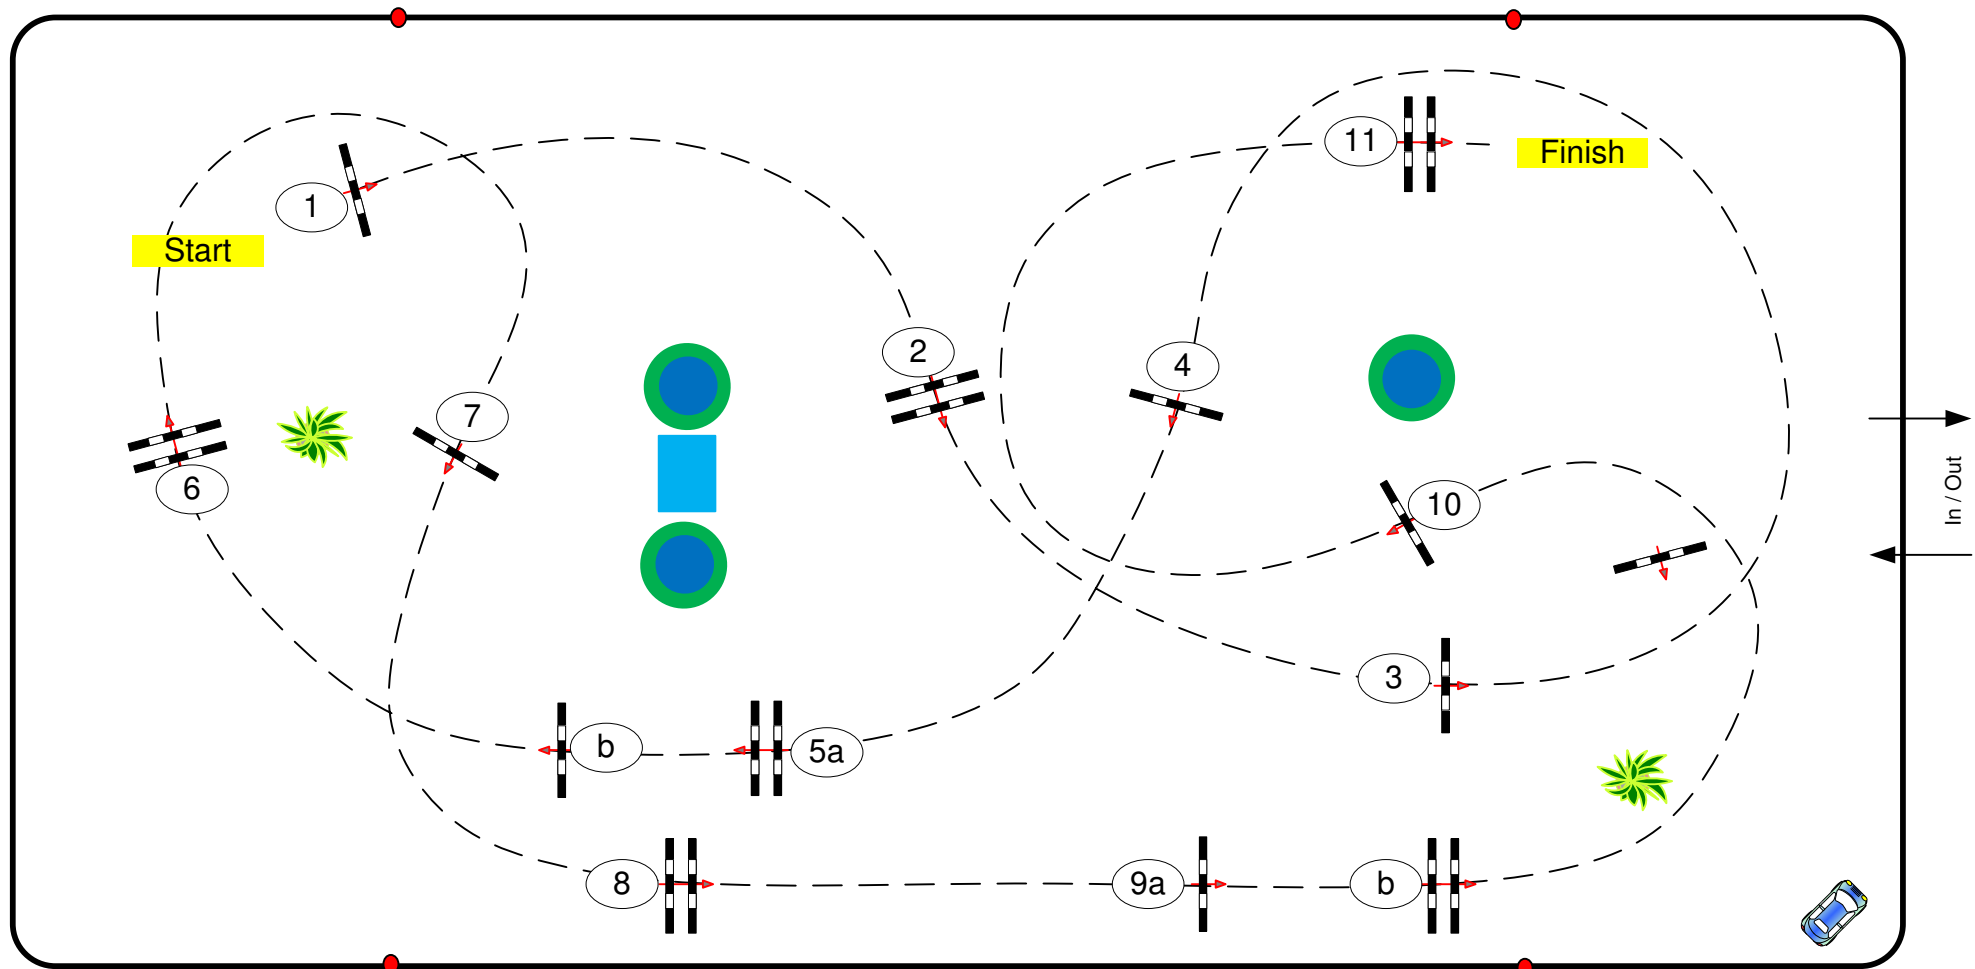

CSI**** Groß ViegeIn 2019

Class No **1** Youngster

Competition against the clock

Donnerstag, 9. Mai 2019

Course Designer

Table: A
National RG:
FEI RG / Art. 238.2.1
Height: 1,35/1.40 m

Speed: 350 m/min
Length: 415 m
Time allowed: 72 sec
Time limit: 144 sec

Obstacles: 11
Efforts: 13
Penalty sec:
Closed combination:

1st Jump-off:
Length: 0 m
Time allowed: 0 sec
Time limit: 0 sec

Marco Hesse (GER)
Ralf Stehr (GER)

Assistants:
Johanna Mikola (FIN)
Otmar Schmid (GER)
Norman Diederling (GER)
Peter Mächold (GER)