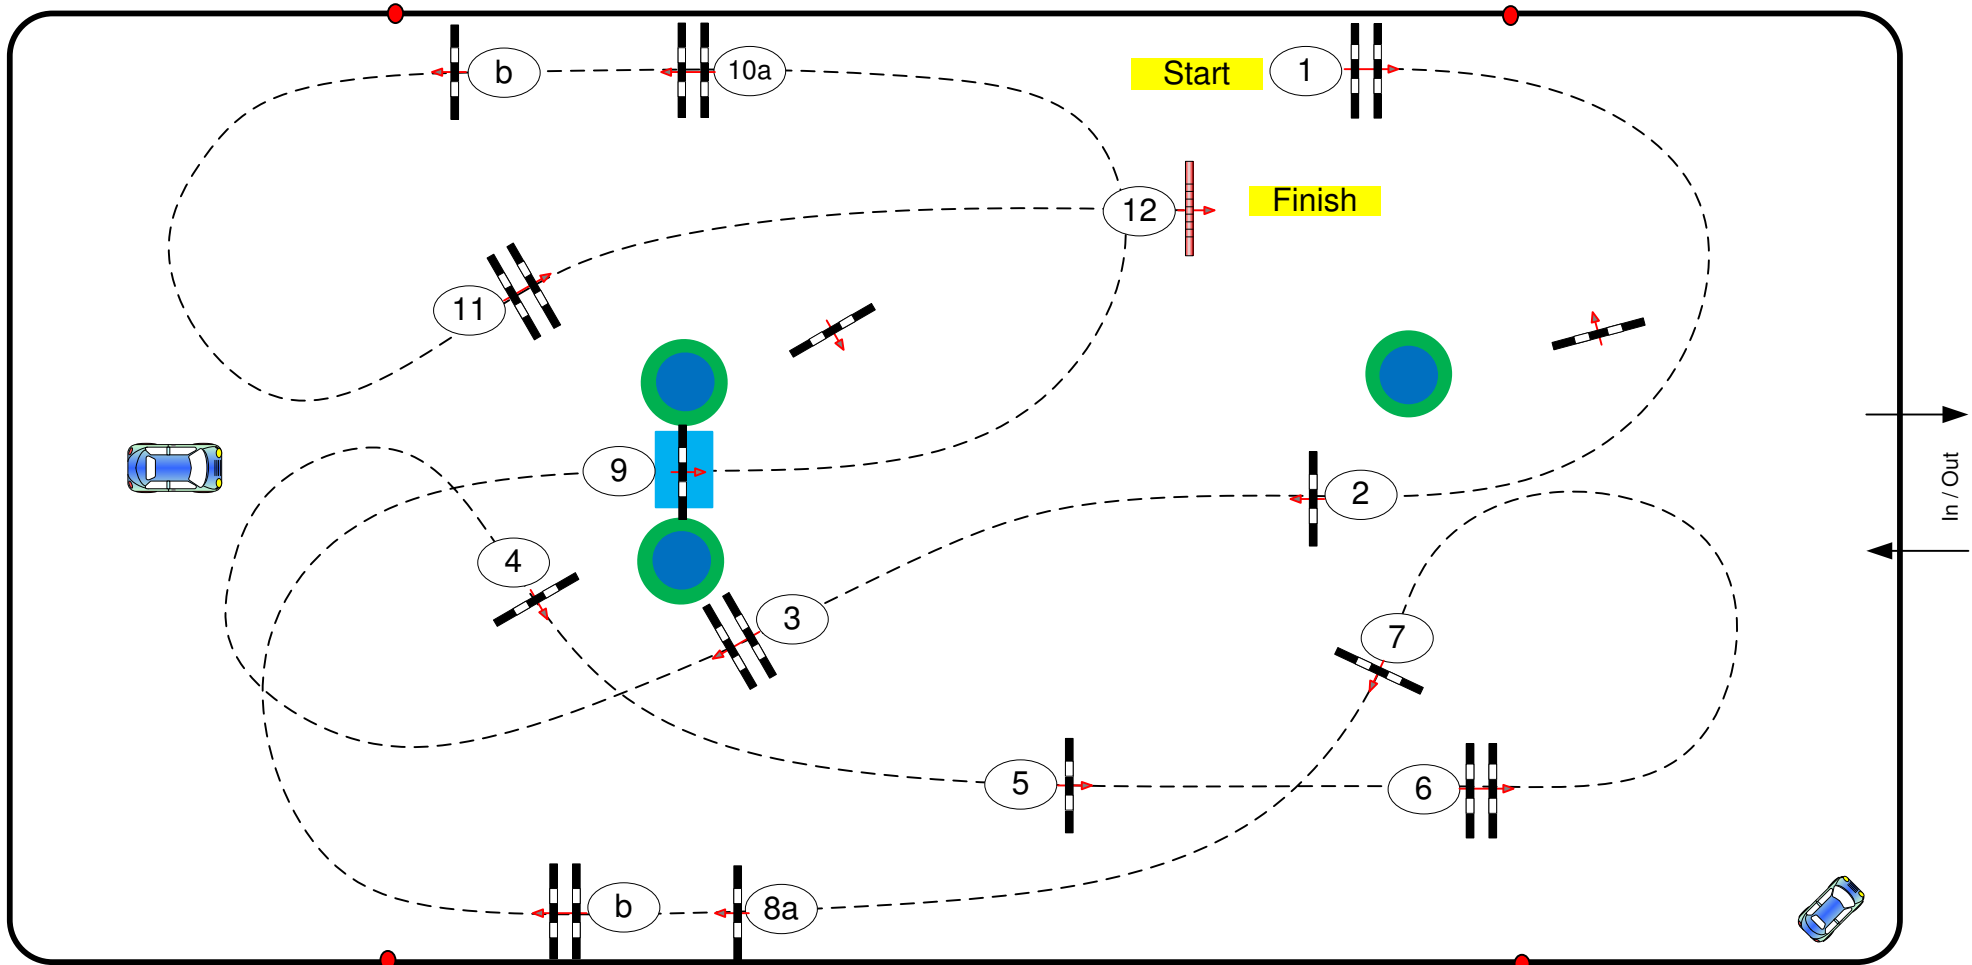

# CSI\*\*\*\* Groß ViegeIn 2019

Class No. **2** Youngster

Competition against the clock

Freitag, 10. Mai 2019

Course Designer

Table: A  
National RG:  
FEI RG / Art. 238.2.1  
Height: 1,40 m

Speed: 350 m/min  
Length: 440 m  
Time allowed: 76 sec  
Time limit: 152 sec

Obstacles: 12  
Efforts: 14  
Penalty sec:  
Closed combination:

2nd Phase:  
Length: 0 m  
Time allowed: 0 sec  
Time limit: 0 sec

**Marco Hesse (GER)**  
**Ralf Stehr (GER)**  
  
**Assistants:**  
**Johanna Mikola (FIN)**  
**Otmar Schmid (GER)**  
**Norman Diederling (GER)**  
**Peter Mächold (GER)**