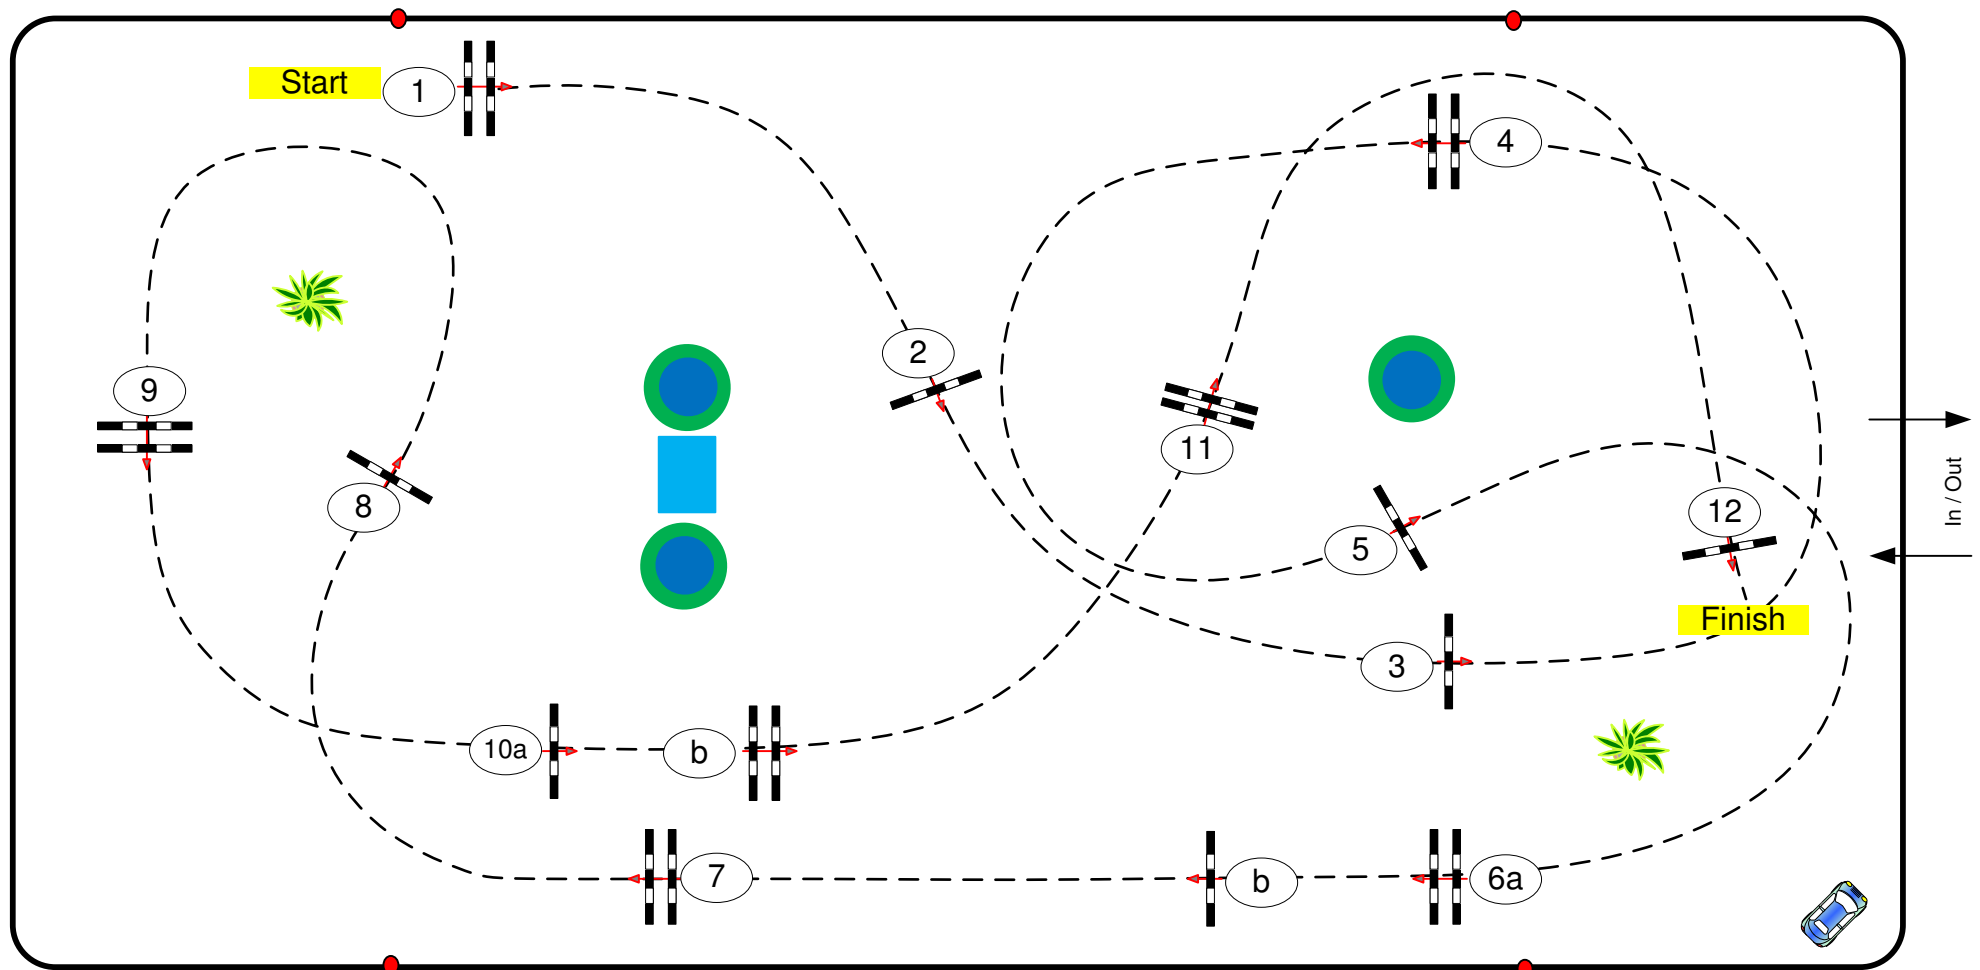

CSI**** Groß ViegeIn 2019

Class No **4**

Medium Tour

Competition against the clock

Donnerstag, 9. Mai 2019

Course Designer

Marco Hesse (GER)
Ralf Stehr (GER)

Table: A
National RG:
FEI RG / Art. 238.2.1
Height: 1,40 m

Speed: 350 m/min
Length: 420 m
Time allowed: 72 sec
Time limit: 144 sec

Obstacles: 12
Efforts: 14
Penalty sec:
Closed combination:

2nd Phase:
Length: 0 m
Time allowed: 0 sec
Time limit: 0 sec

Assistants:
Johanna Mikola (FIN)
Otmar Schmid (GER)
Norman Diederling (GER)
Peter Mächold (GER)