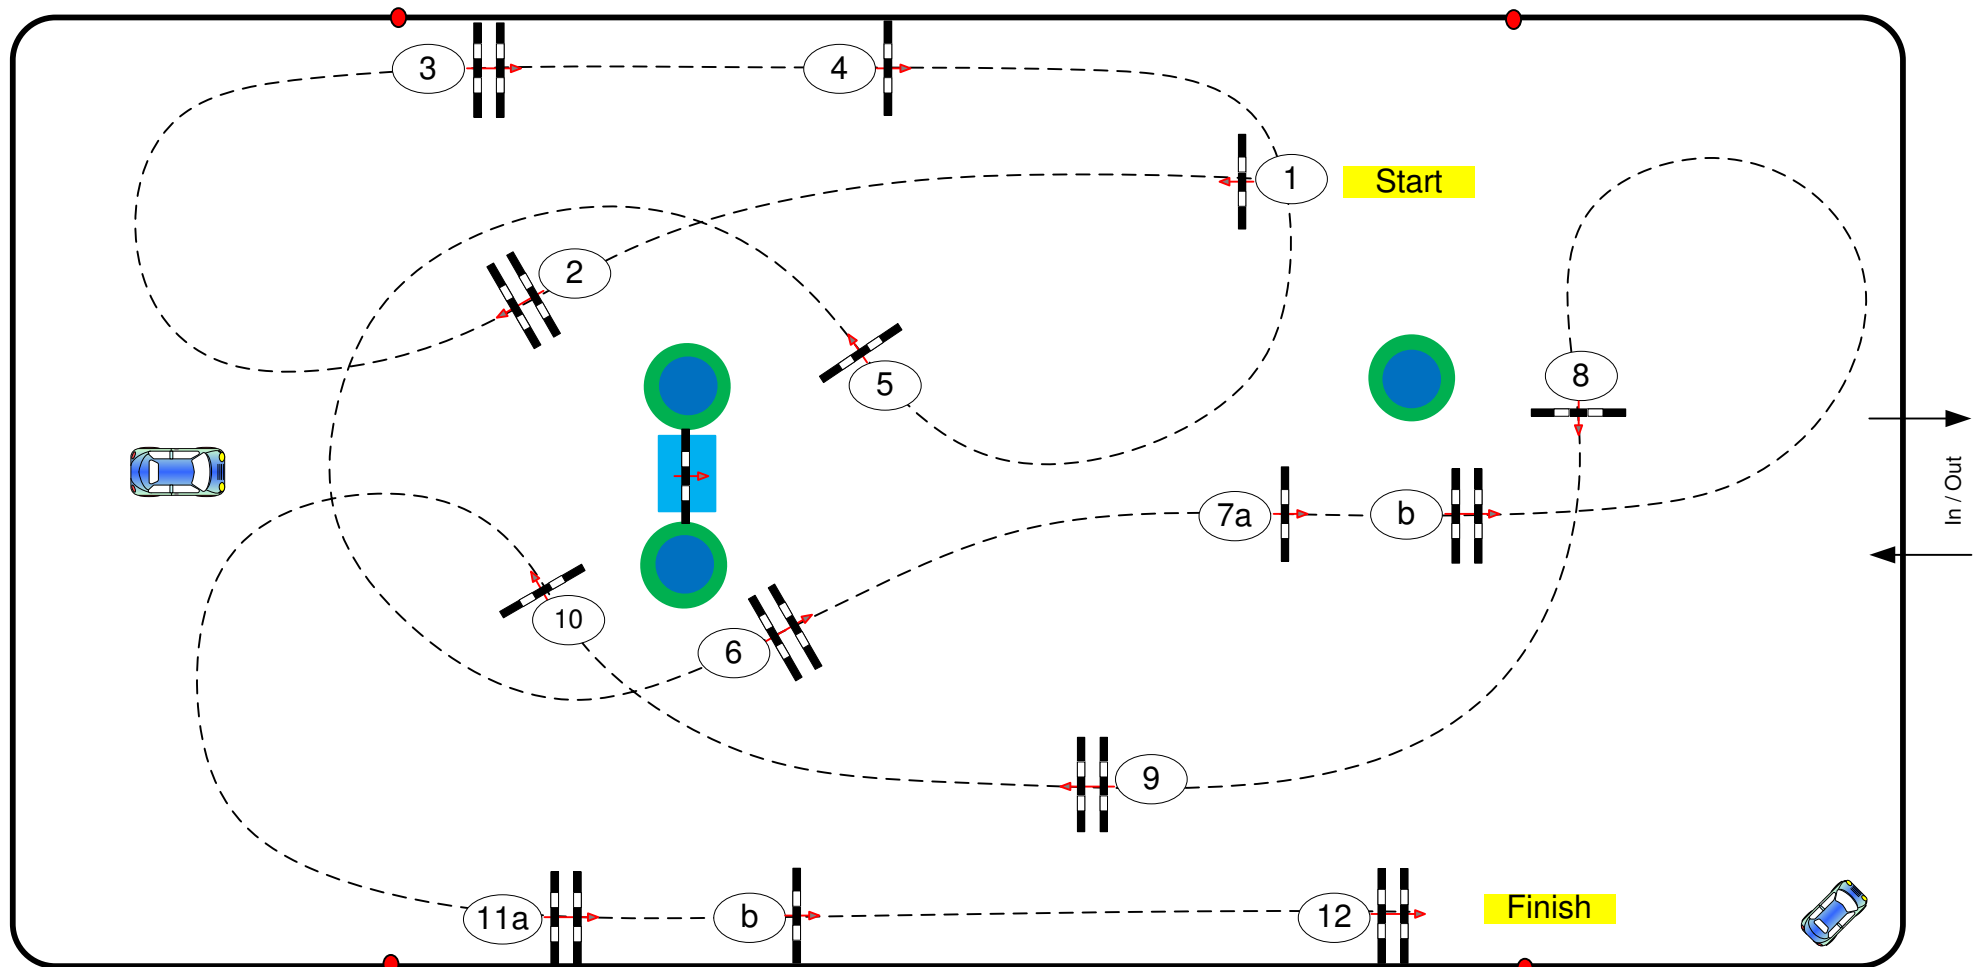

# CSI\*\*\*\* Groß Viegeln 2019

Class No. **5**

Medium Tour

Competition against the clock

Freitag, 10. Mai 2019

Course Designer

Table: A  
National RG:  
FEI RG / Art. 238.2.1  
Height: 1,40 m

Speed: 350 m/min  
Length: 430 m  
Time allowed: 74 sec  
Time limit: 148 sec

Obstacles: 12  
Efforts: 14  
Penalty sec:  
Closed combination:

2nd Phase:  
Length: 0 m  
Time allowed: 0 sec  
Time limit: 0 sec

*Marco Hesse (GER)*  
*Ralf Stehr (GER)*

**Assistants:**  
*Johanna Mikola (FIN)*  
*Otmar Schmid (GER)*  
*Norman Diederling (GER)*  
*Peter Mächold (GER)*