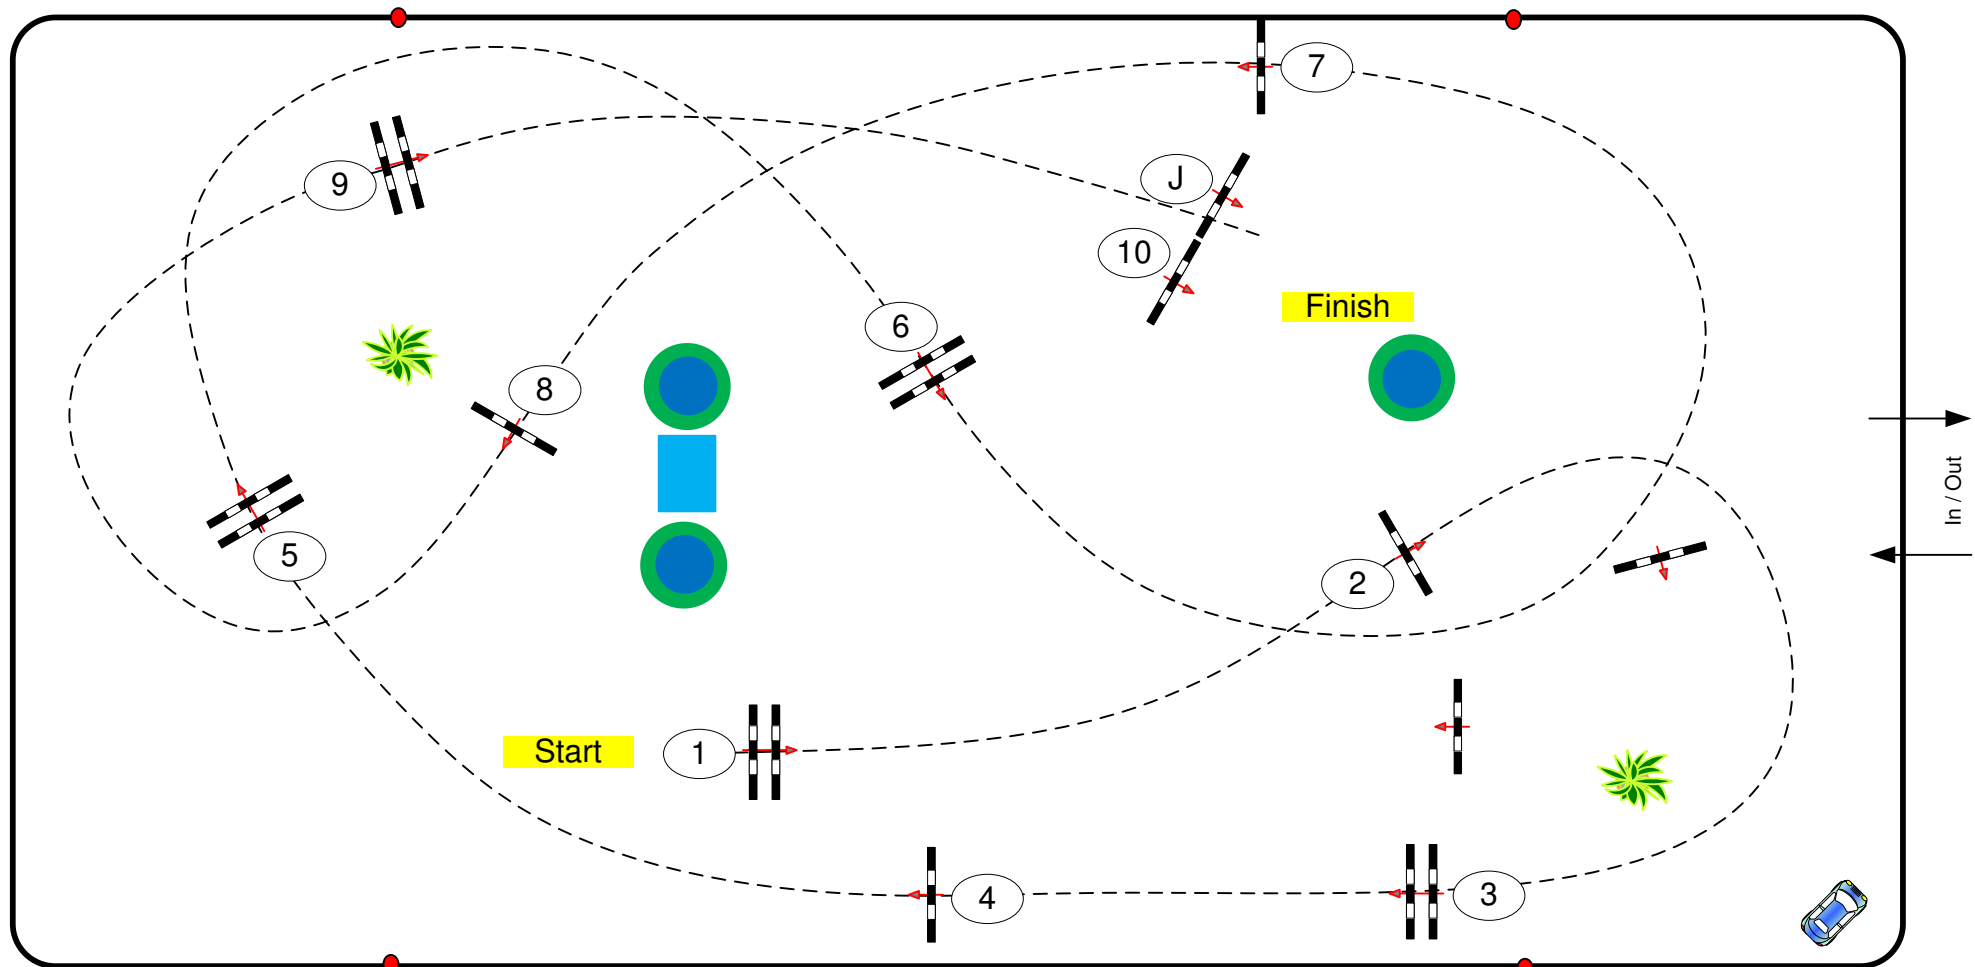

# CSI\*\*\*\* Groß ViegeIn 2019

Class No **10**

Amateur Small Tour

Accumulator with Joker

Donnerstag, 9. Mai 2019

**Course Designer**

Table: A  
National RG:  
FEI RG / Art. 269  
Height: 1,15 m

Speed: 350 m/min  
Length: 460 m  
Time allowed: 79 sec  
Time limit: 158 sec

Obstacles: 10  
Efforts: 10  
Penalty sec:  
Closed combination:

1st Jump-off:  
Length: 0 m  
Time allowed: 0 sec  
Time limit: 0 sec

**Marco Hesse (GER)**  
**Ralf Stehr (GER)**

**Assistants:**  
**Johanna Mikola (FIN)**  
**Otmar Schmid (GER)**  
**Norman Diederling (GER)**  
**Peter Mächold (GER)**