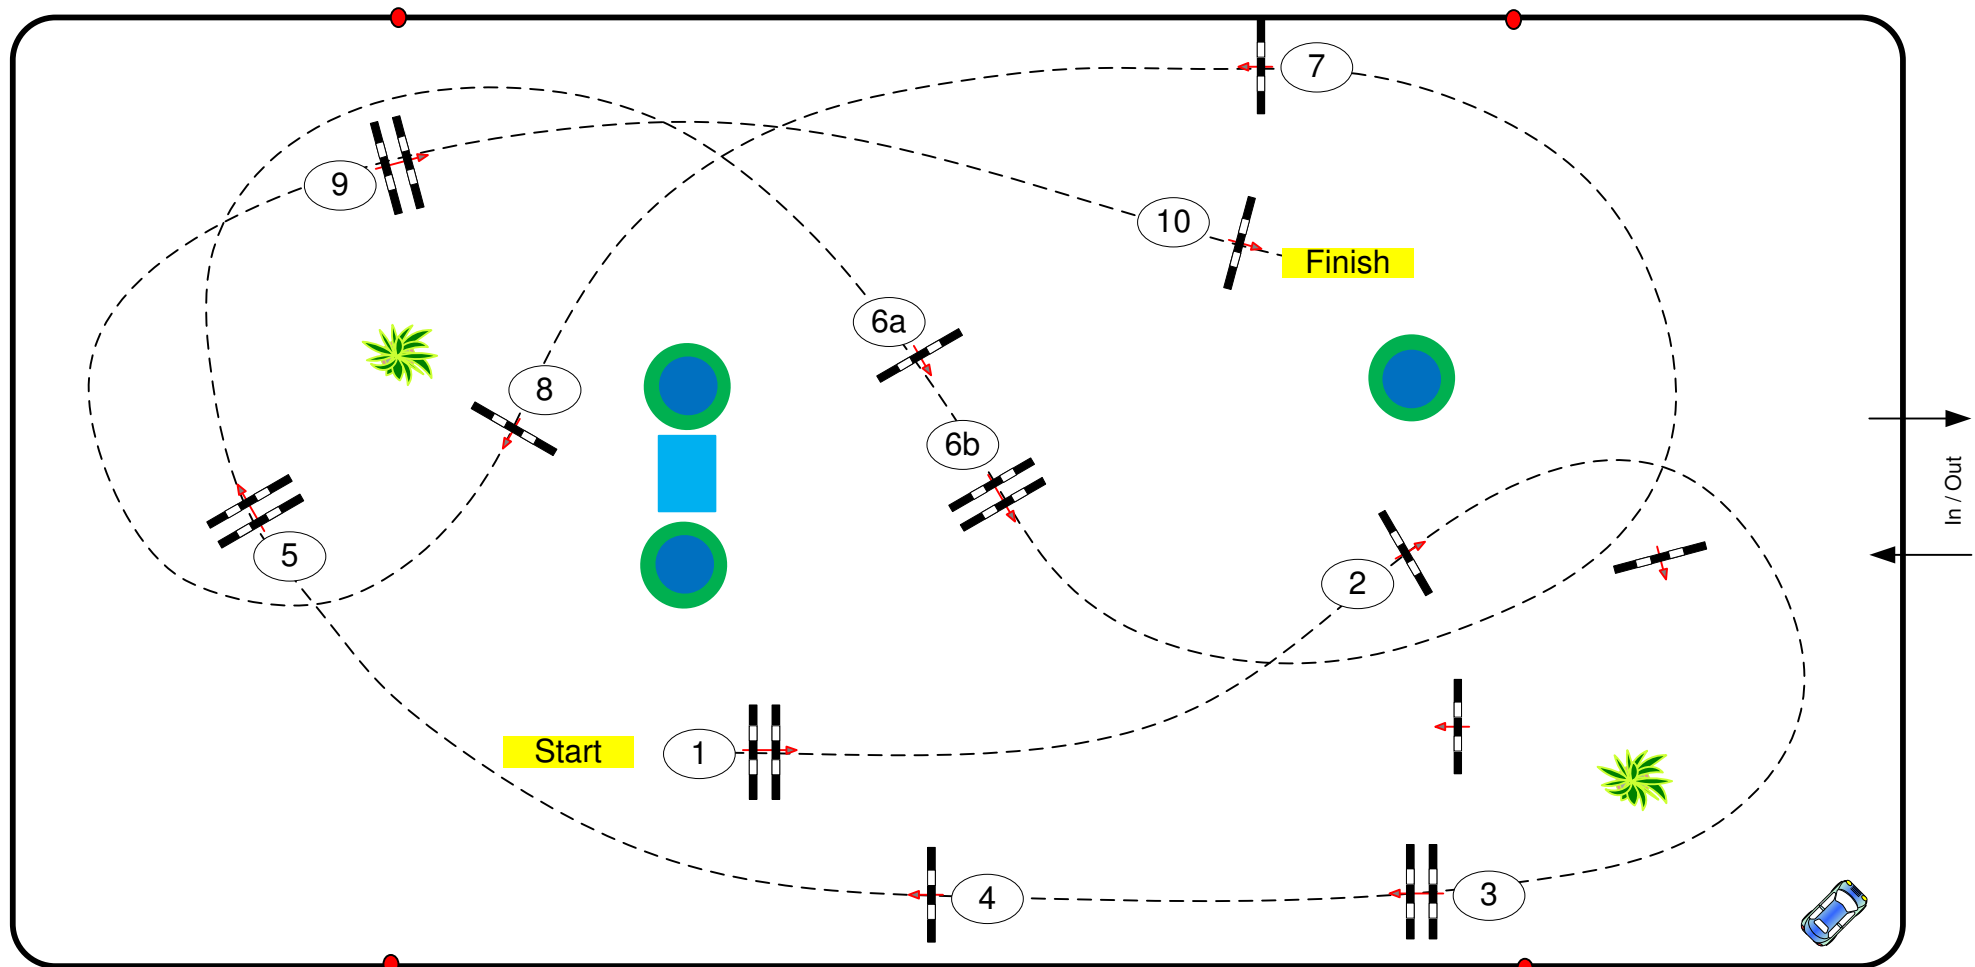

CSI**** Groß ViegeIn 2019

Class No **13**

Amateur Medium Tour

Competition against the clock

Donnerstag, 9. Mai 2019

Course Designer

Table: A
National RG:
FEI RG / Art. 238.2.1
Height: 1,25 m

Speed: 350 m/min
Length: 460 m
Time allowed: 79 sec
Time limit: 158 sec

Obstacles: 10
Efforts: 11
Penalty sec:
Closed combination:

1st Jump-off:
Length: 0 m
Time allowed: 0 sec
Time limit: 0 sec

Marco Hesse (GER)
Ralf Stehr (GER)

Assistants:
Johanna Mikola (FIN)
Otmar Schmid (GER)
Norman Diederling (GER)
Peter Mächold (GER)