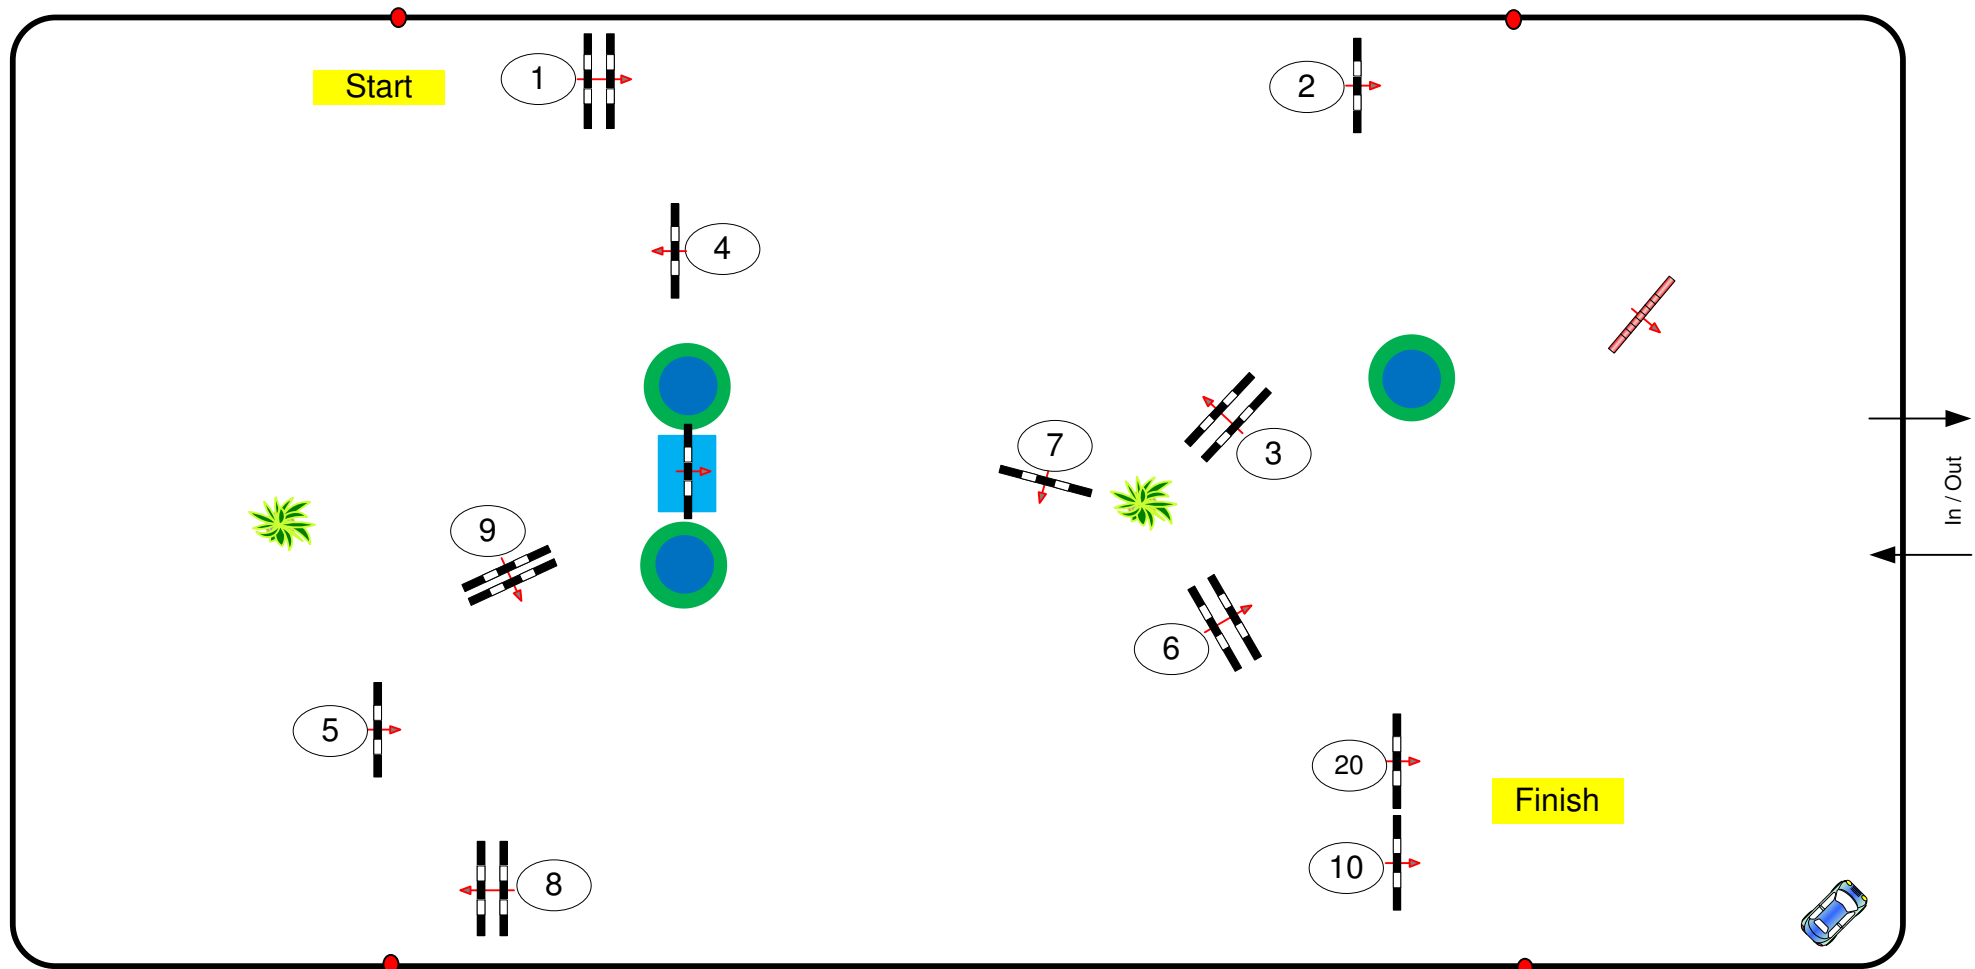

CSI**** Groß ViegeIn 2019

Course Designer

Class No. **14**

Medium Tour

Accumulator Competition

Freitag, 10. Mai 2019

Marco Hesse (GER)
Ralf Stehr (GER)

Table: A
National RG:
FEI RG / Art. 269
Height: 1,25 m

Speed: 350 m/min
Length: 440 m
Time allowed: 76 sec
Time limit: 152 sec

Obstacles: 10 :
Efforts: 10 Length: 0 m
Penalty sec: 0 sec
Closed combination: Time allowed: 0 sec
Time limit: 0 sec

Assistants:
Johanna Mikola (FIN)
Otmar Schmid (GER)
Norman Diederling (GER)
Peter Mächold (GER)