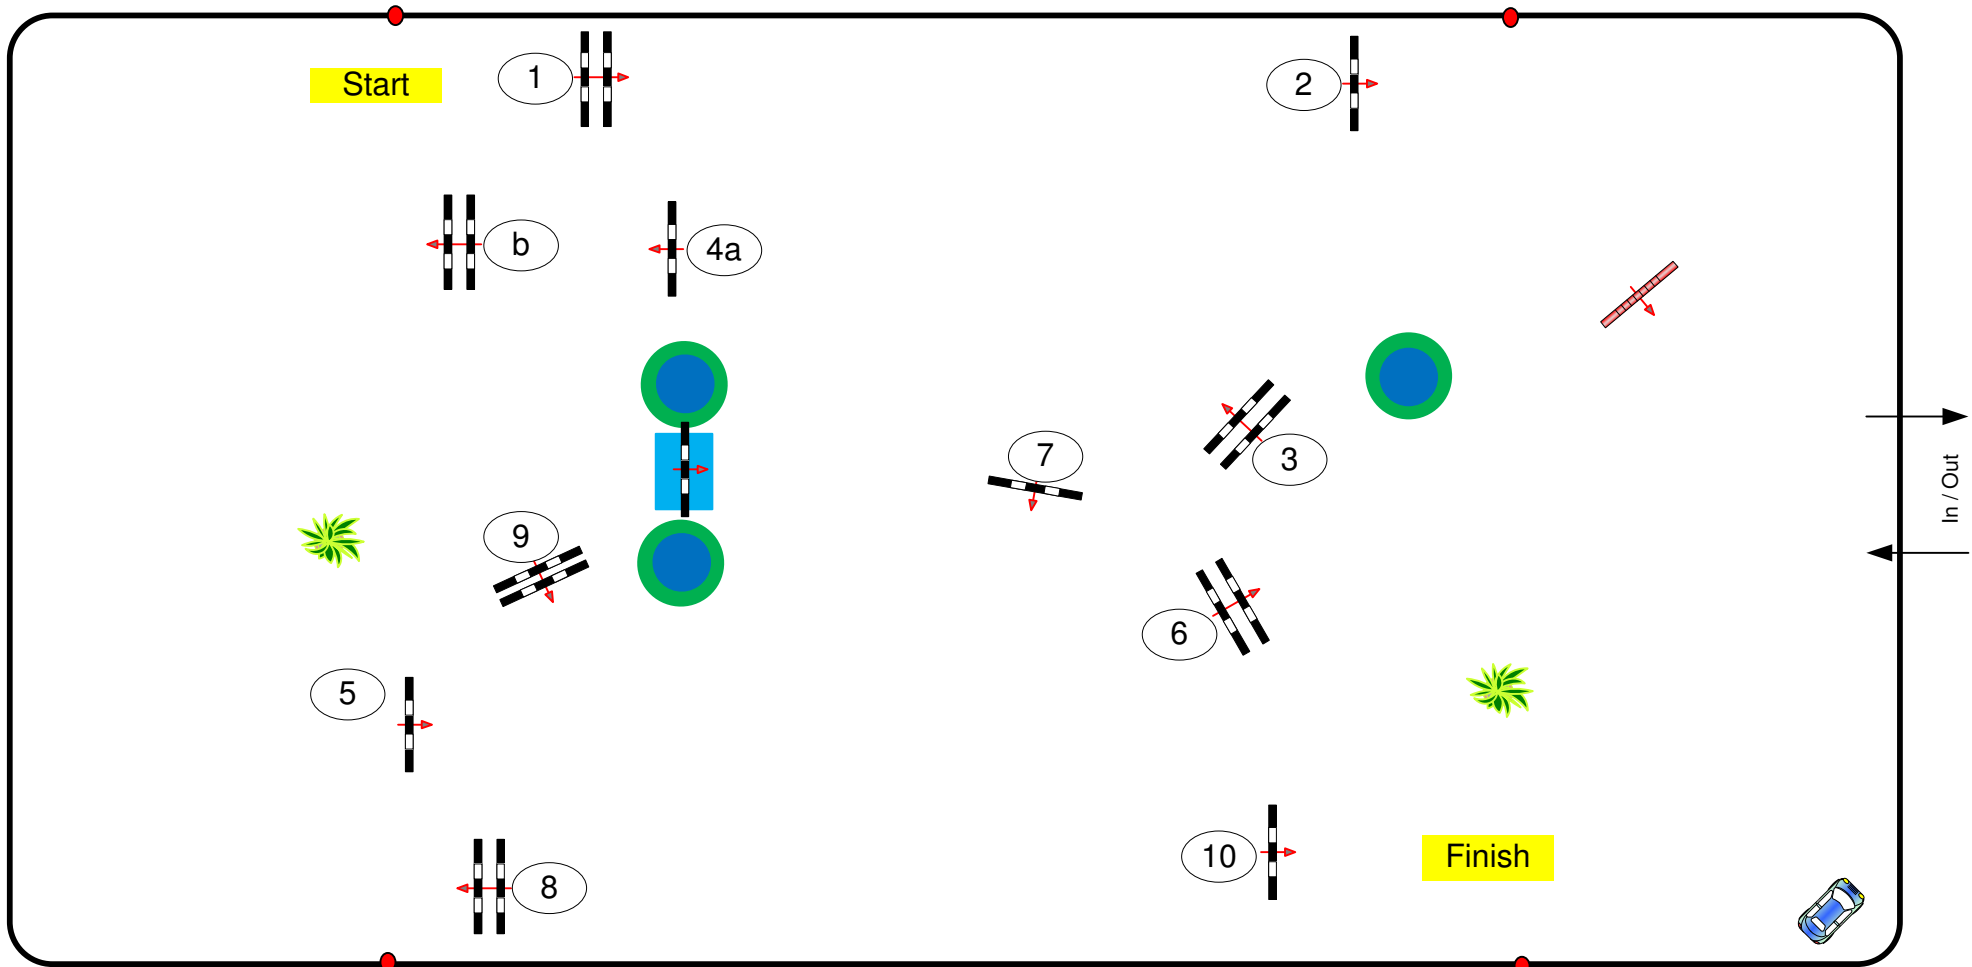

CSI**** Groß ViegeIn 2019

Class No. **11/16** Small/ Big Tour

Competition against the clock

Freitag, 10. Mai 2019

Course Designer

Table: A
National RG:
FEI RG / Art. 238.2.1
Height: 1,15/ 1,40 m

Speed: 350 m/min
Length: 440 m
Time allowed: 76 sec
Time limit: 152 sec

Obstacles: 10
Efforts: 11
Penalty sec:
Closed combination:

:
Length: 0 m
Time allowed: 0 sec
Time limit: 0 sec

Marco Hesse (GER)
Ralf Stehr (GER)

Assistants:
Johanna Mikola (FIN)
Otmar Schmid (GER)
Norman Diederling (GER)
Peter Mächold (GER)